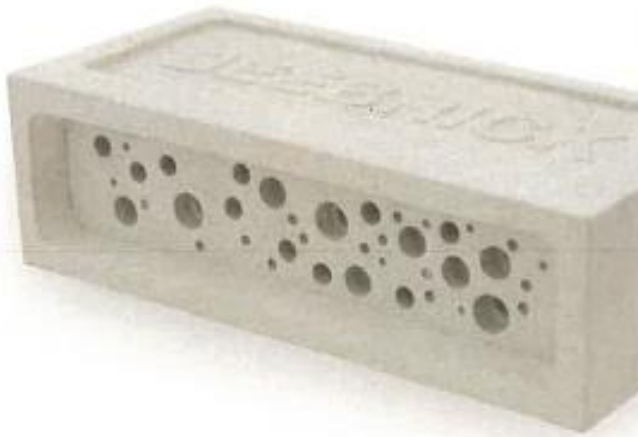

## Bee Brick® Green and Blue

...

An innovative nesting site for solitary bees, created to look lovely stood in your garden or on your balcony, the Bee Brick® can also be used in place of a standard brick in construction.

Solitary bees are also fascinating to watch and a wonderful way to introduce kids to bees, solitary bees have no queen or honey to protect, meaning they are non-aggressive and won't sting.

Made in Cornwall from concrete, using up to 75% waste material from the Cornish China clay industry.