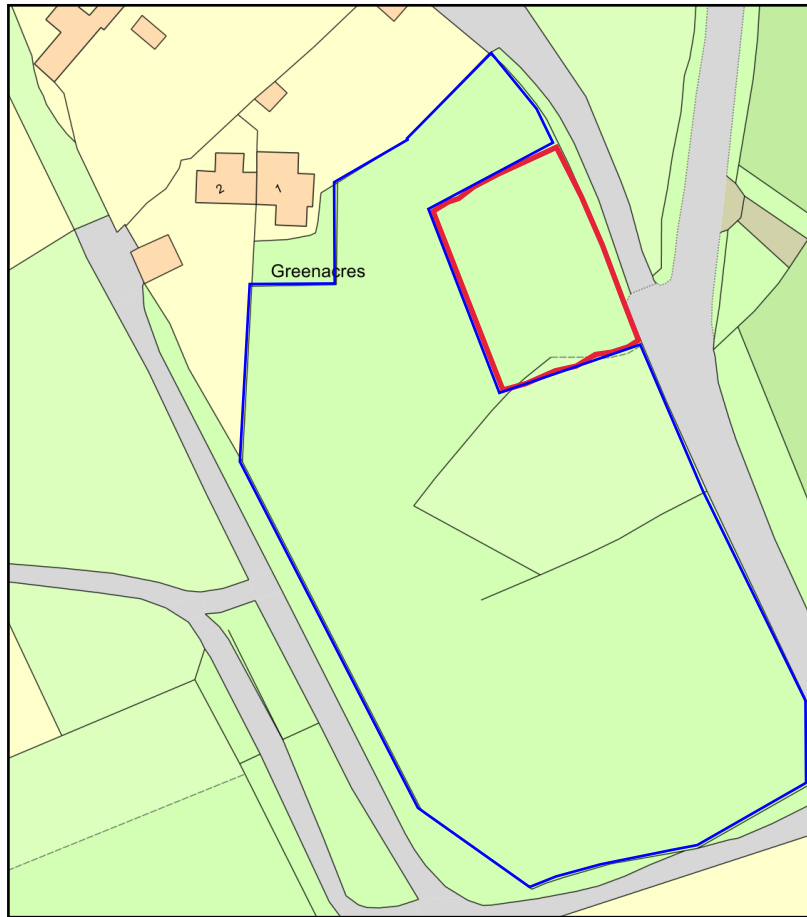

# Location Plan

Plan Produced for: R Trevaskis  
Date Produced: 25 Feb 2024  
Plan Reference Number: TQRQM24056102727911  
Scale: 1:1250 @ A4