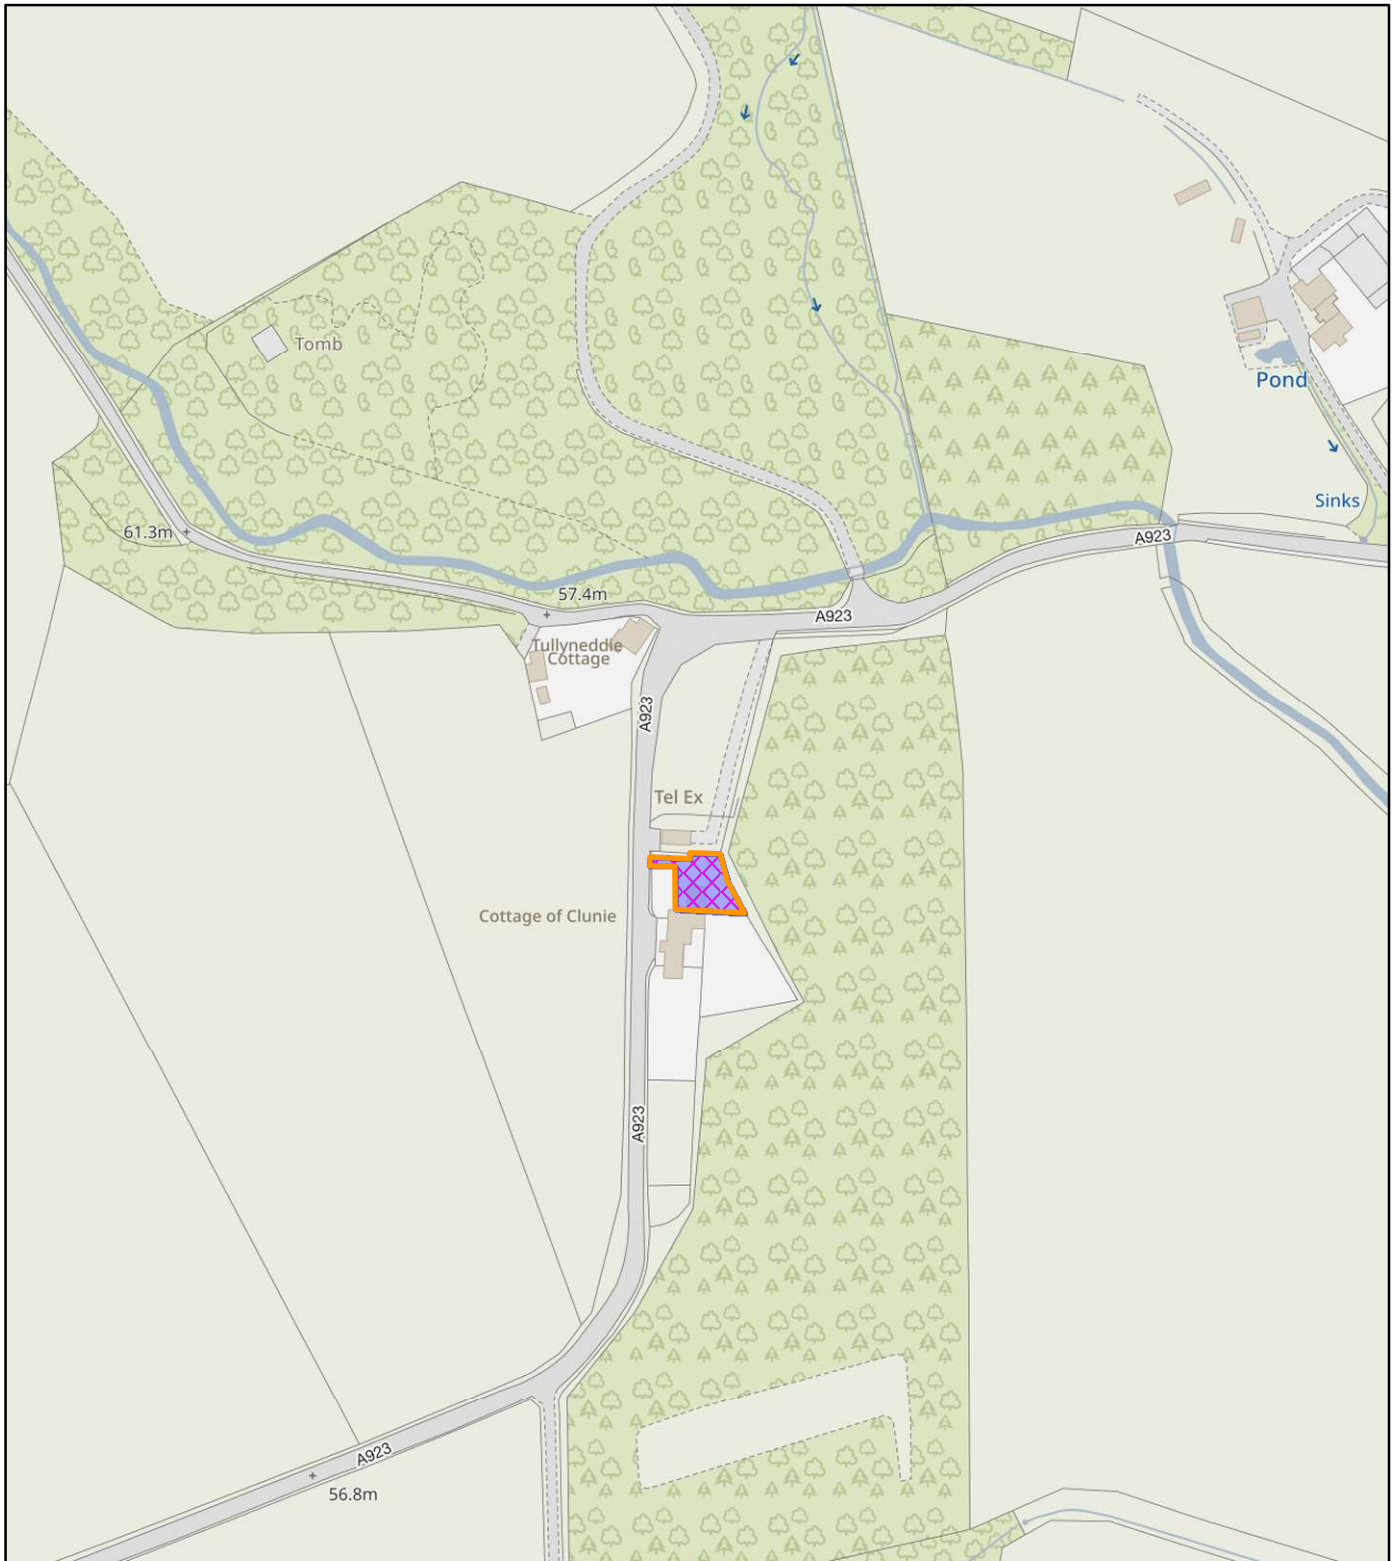

Perth & Kinross Council

NEIGHBOUR NOTIFICATION

Location Plan showing planning application site

This map is for Neighbour Notification ONLY. It must not be reproduced or used for any other purpose.

© Crown copyright [and database rights] 2023 OS 100016971. You are permitted to use this data solely to enable you to respond to, or interact with, the organisation that provided you with the data. You are not permitted to copy, sub-licence, distribute or sell any of this data to third parties in any form.