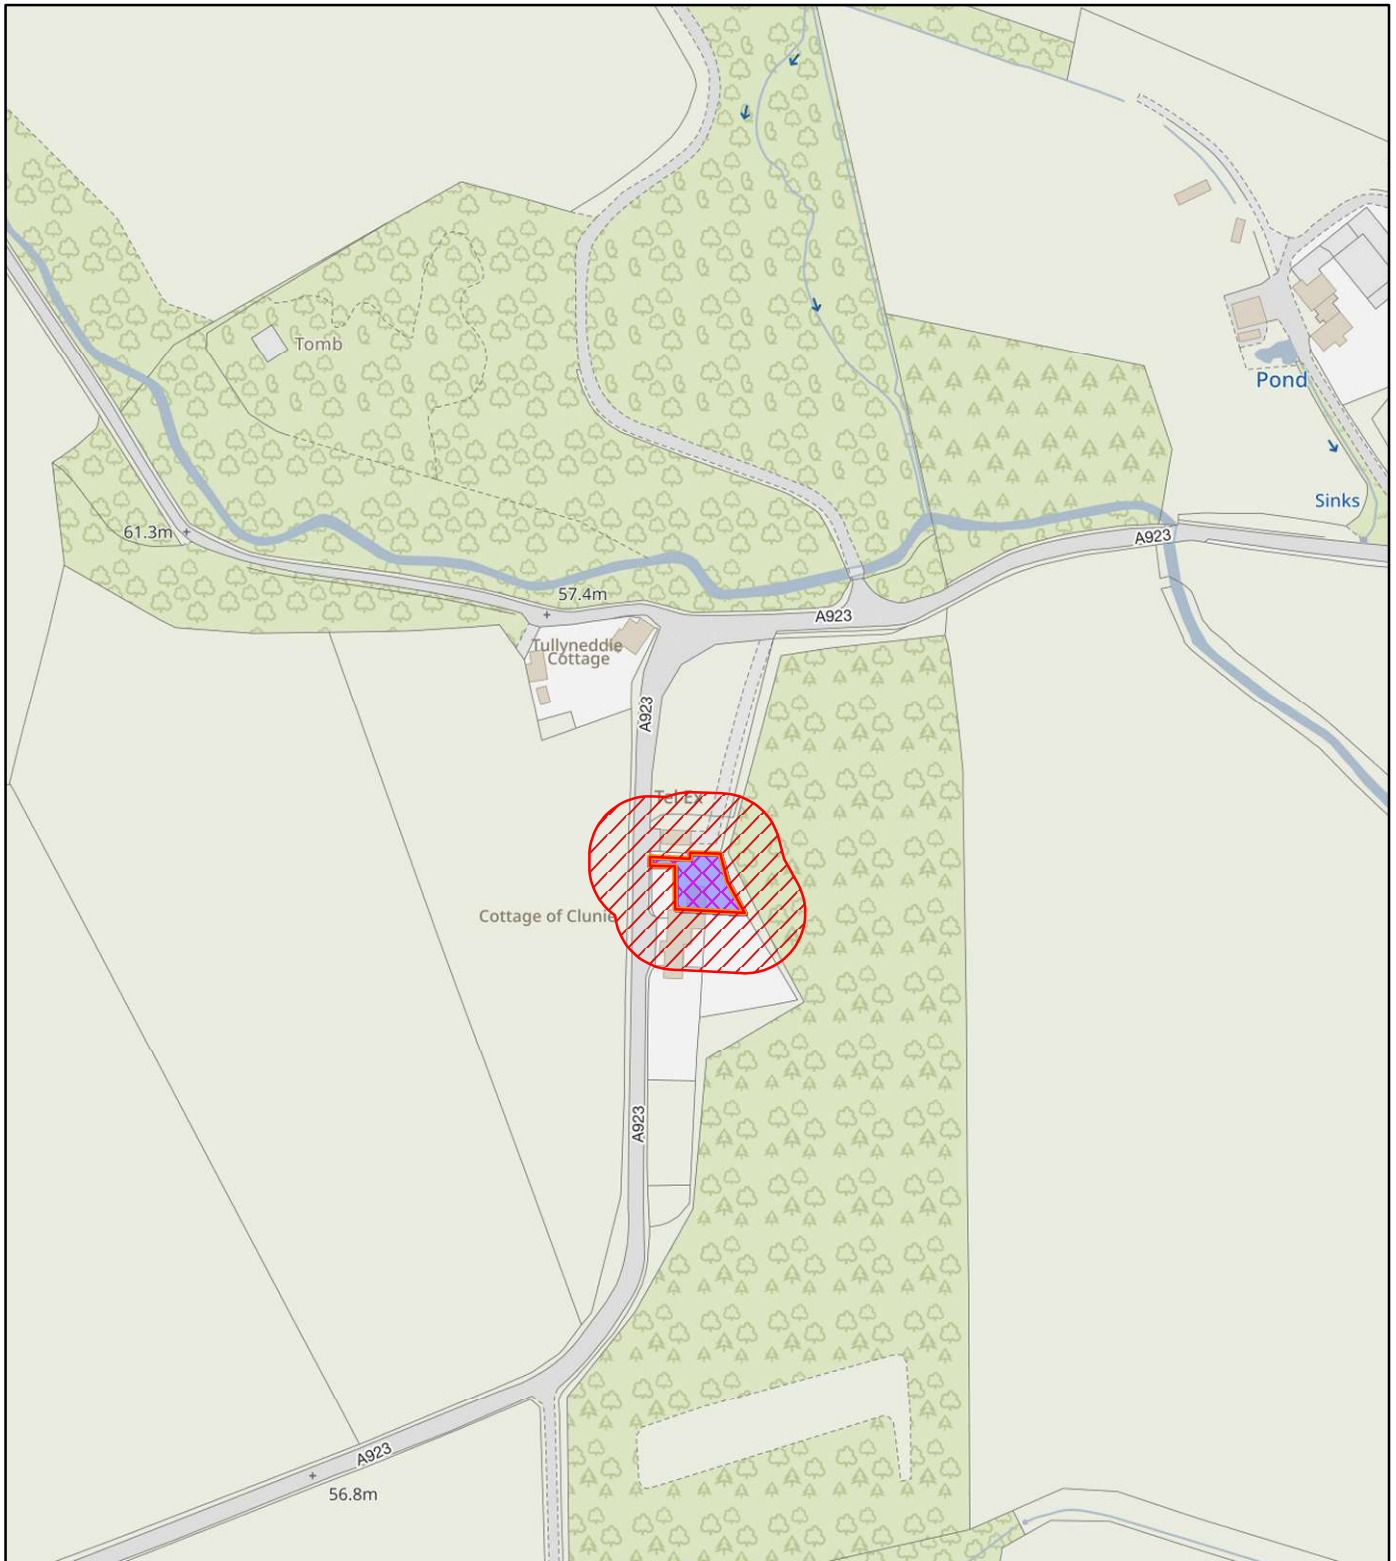

Perth & Kinross Council

NEIGHBOUR NOTIFICATION

Location Plan showing planning application site

This map is for Neighbour Notification ONLY. It must not be reproduced or used for any other purpose.

© Crown copyright [and database rights] 2023 OS 100016971. You are permitted to use this data solely to enable you to respond to, or interact with, the organisation that provided you with the data. You are not permitted to copy, sub-licence, distribute or sell any of this data to third parties in any form.