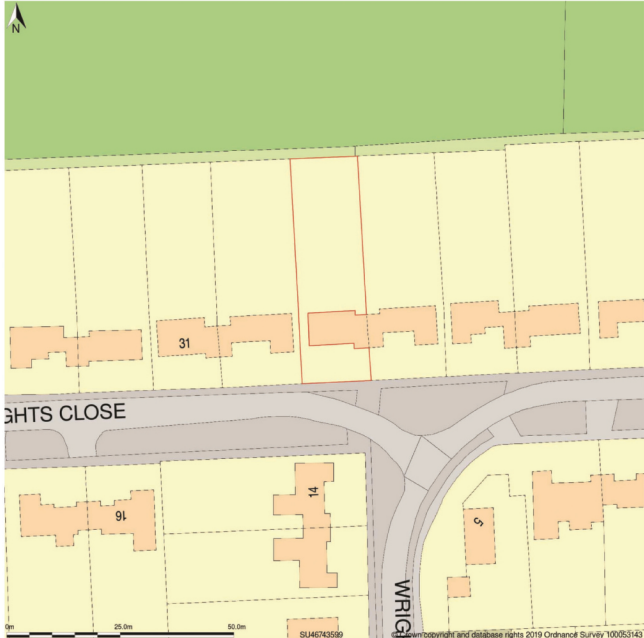

Site Plan 1:200

Location plan 1:1250

Drawing title: 27 Wrights Close		Drawn by: C Hemshall
Date: 22/04/2024	Scale: As shown	Ref: Drive2