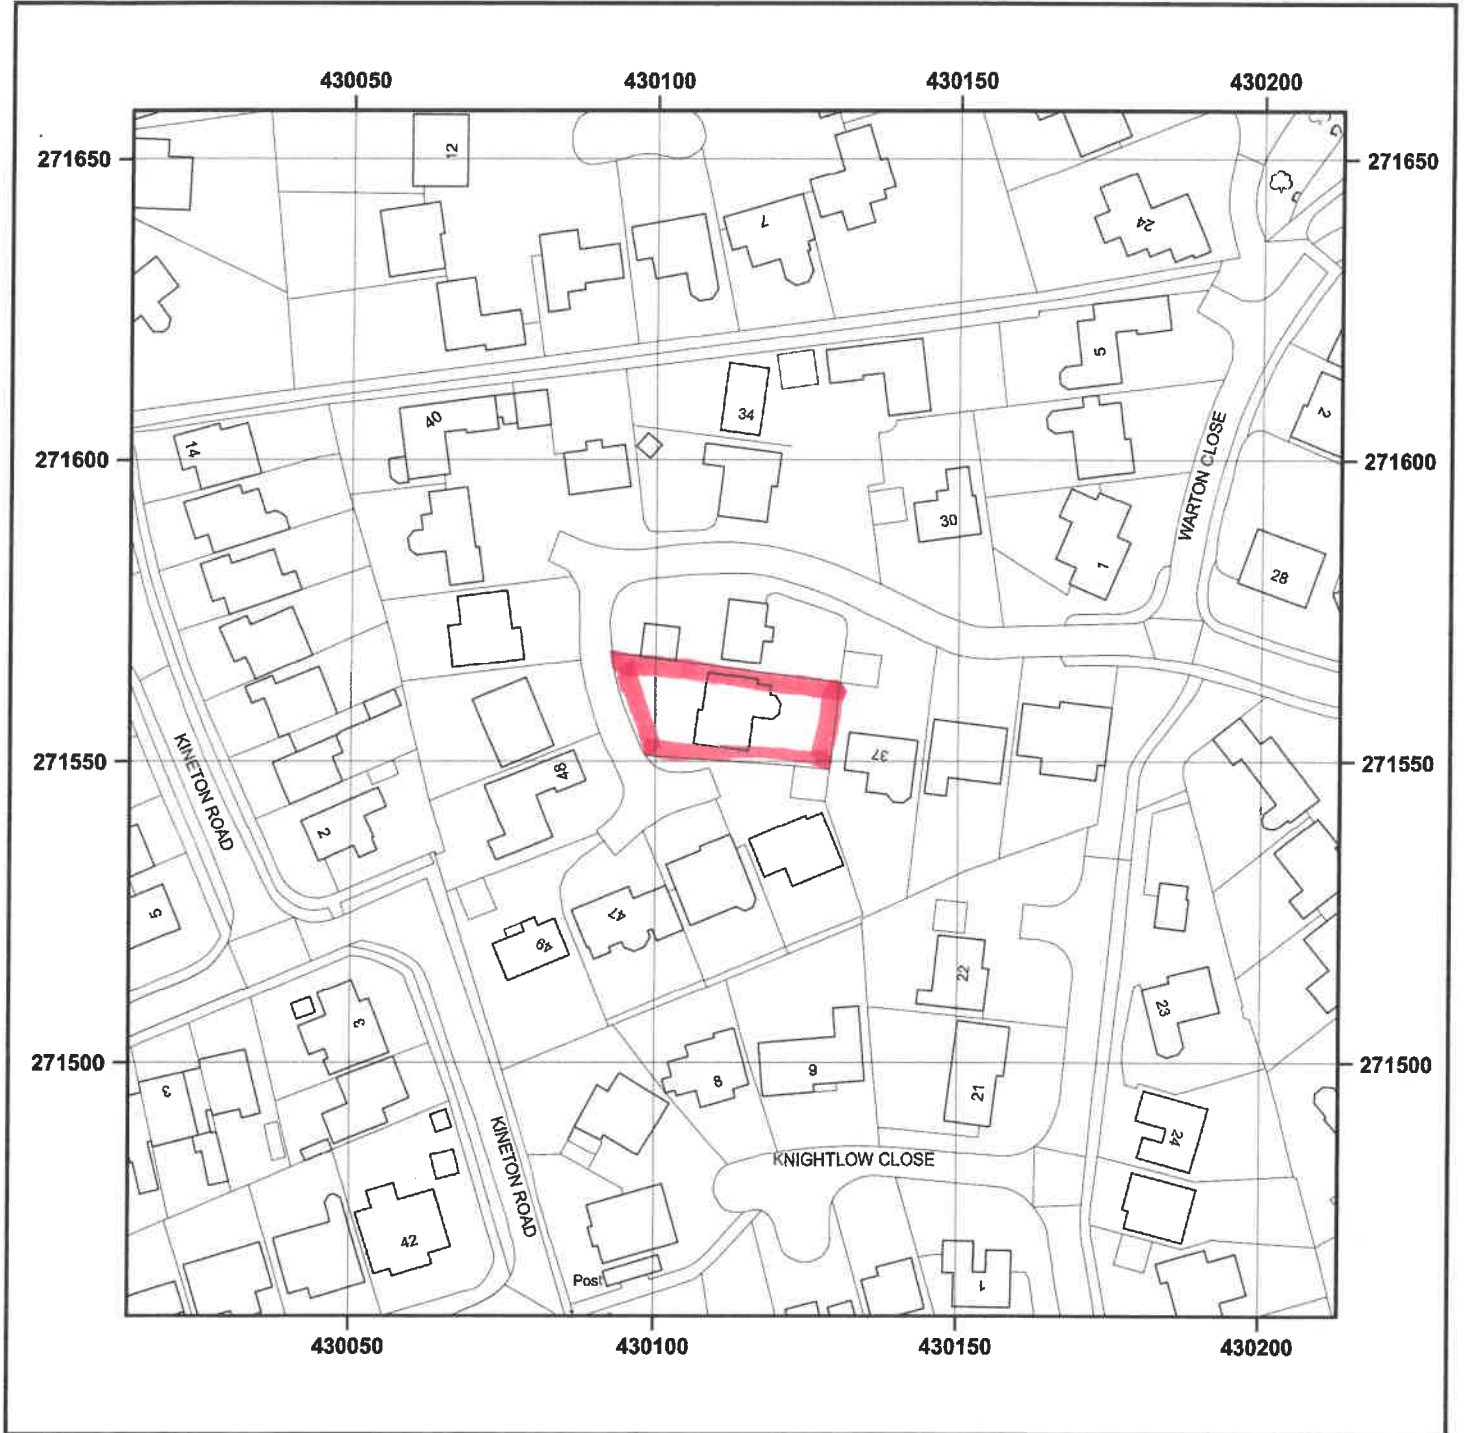

41, MAYFIELD DRIVE, KENILWORTH, WARWICKSHIRE, CV8 2SW
Supplied by: www.ukmapcentre.com
Serial No: 280000
Centre Coordinates: 430113,271558
Production Date: 10/02/2024

AG/01/24 A

© Crown copyright and database rights 2024 Ordnance Survey AC0000848283.
The representation of road, track or path is no evidence of a boundary or right of way. The representation of features as lines is no evidence of a property boundary.

Exg Block Plan AG/01/24c.

Proposed Block Plan, AG/01/24 B