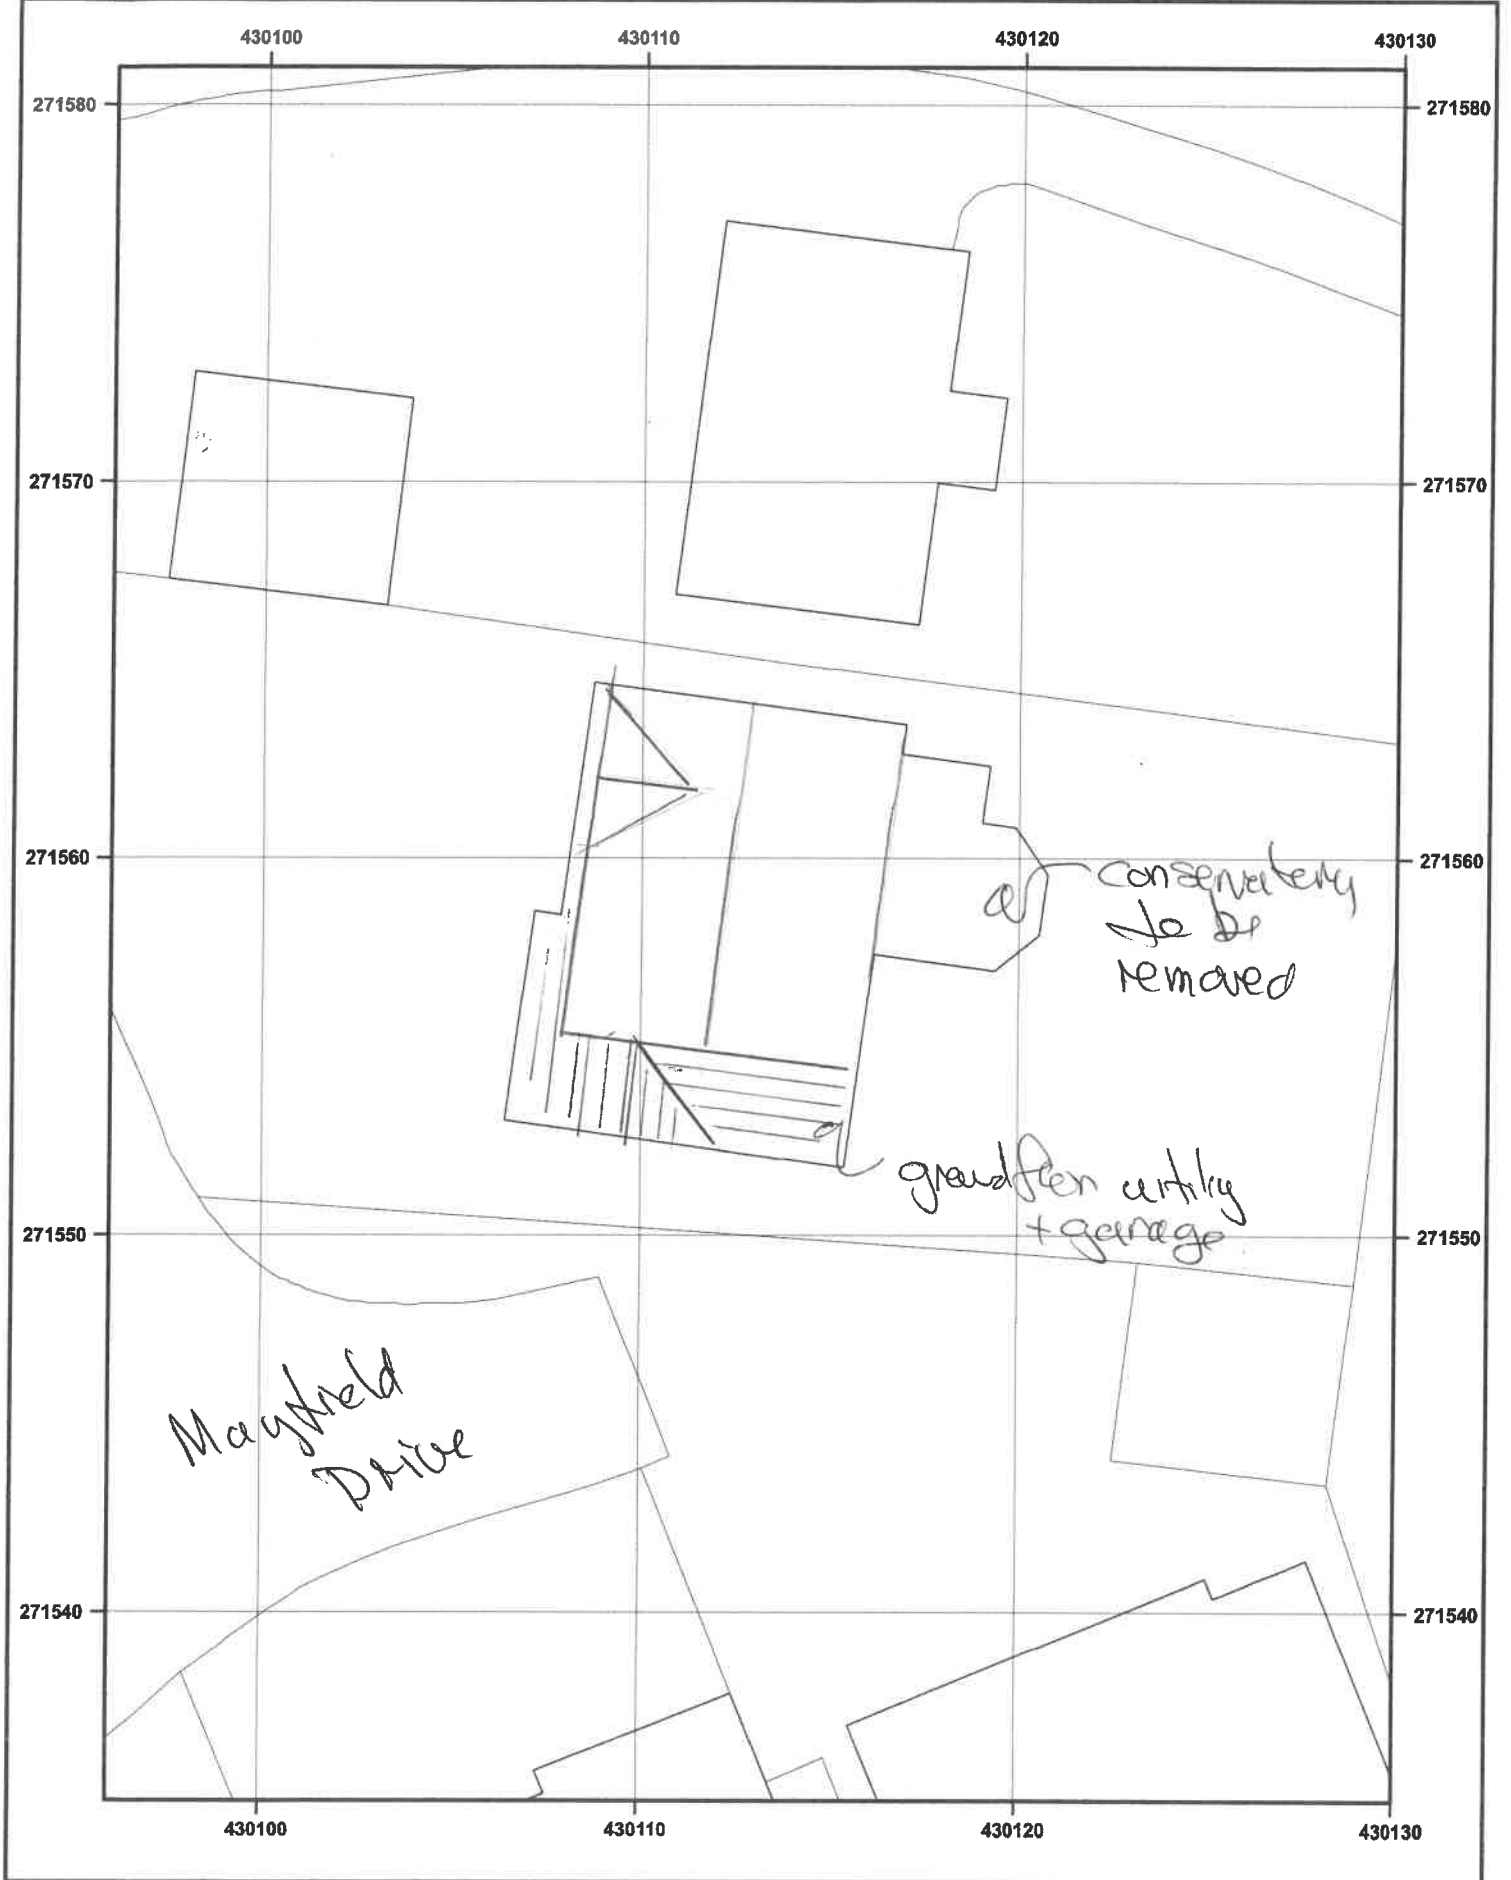

41, MAYFIELD DRIVE, KENILWORTH, WARWICKSHIRE, CV8 2SW
Supplied by: www.ukmapcentre.com
Serial No: 280000
Centre Coordinates: 430113,271558
Production Date: 10/02/2024

AG/01/24 A

© Crown copyright and database rights 2024 Ordnance Survey AC0000848283.
The representation of road, track or path is no evidence of a boundary or right of way. The representation of features as lines is no evidence of a property boundary.

Exg Block Plan AG/01/24c.

Proposed Block Plan, AG/01/24 B