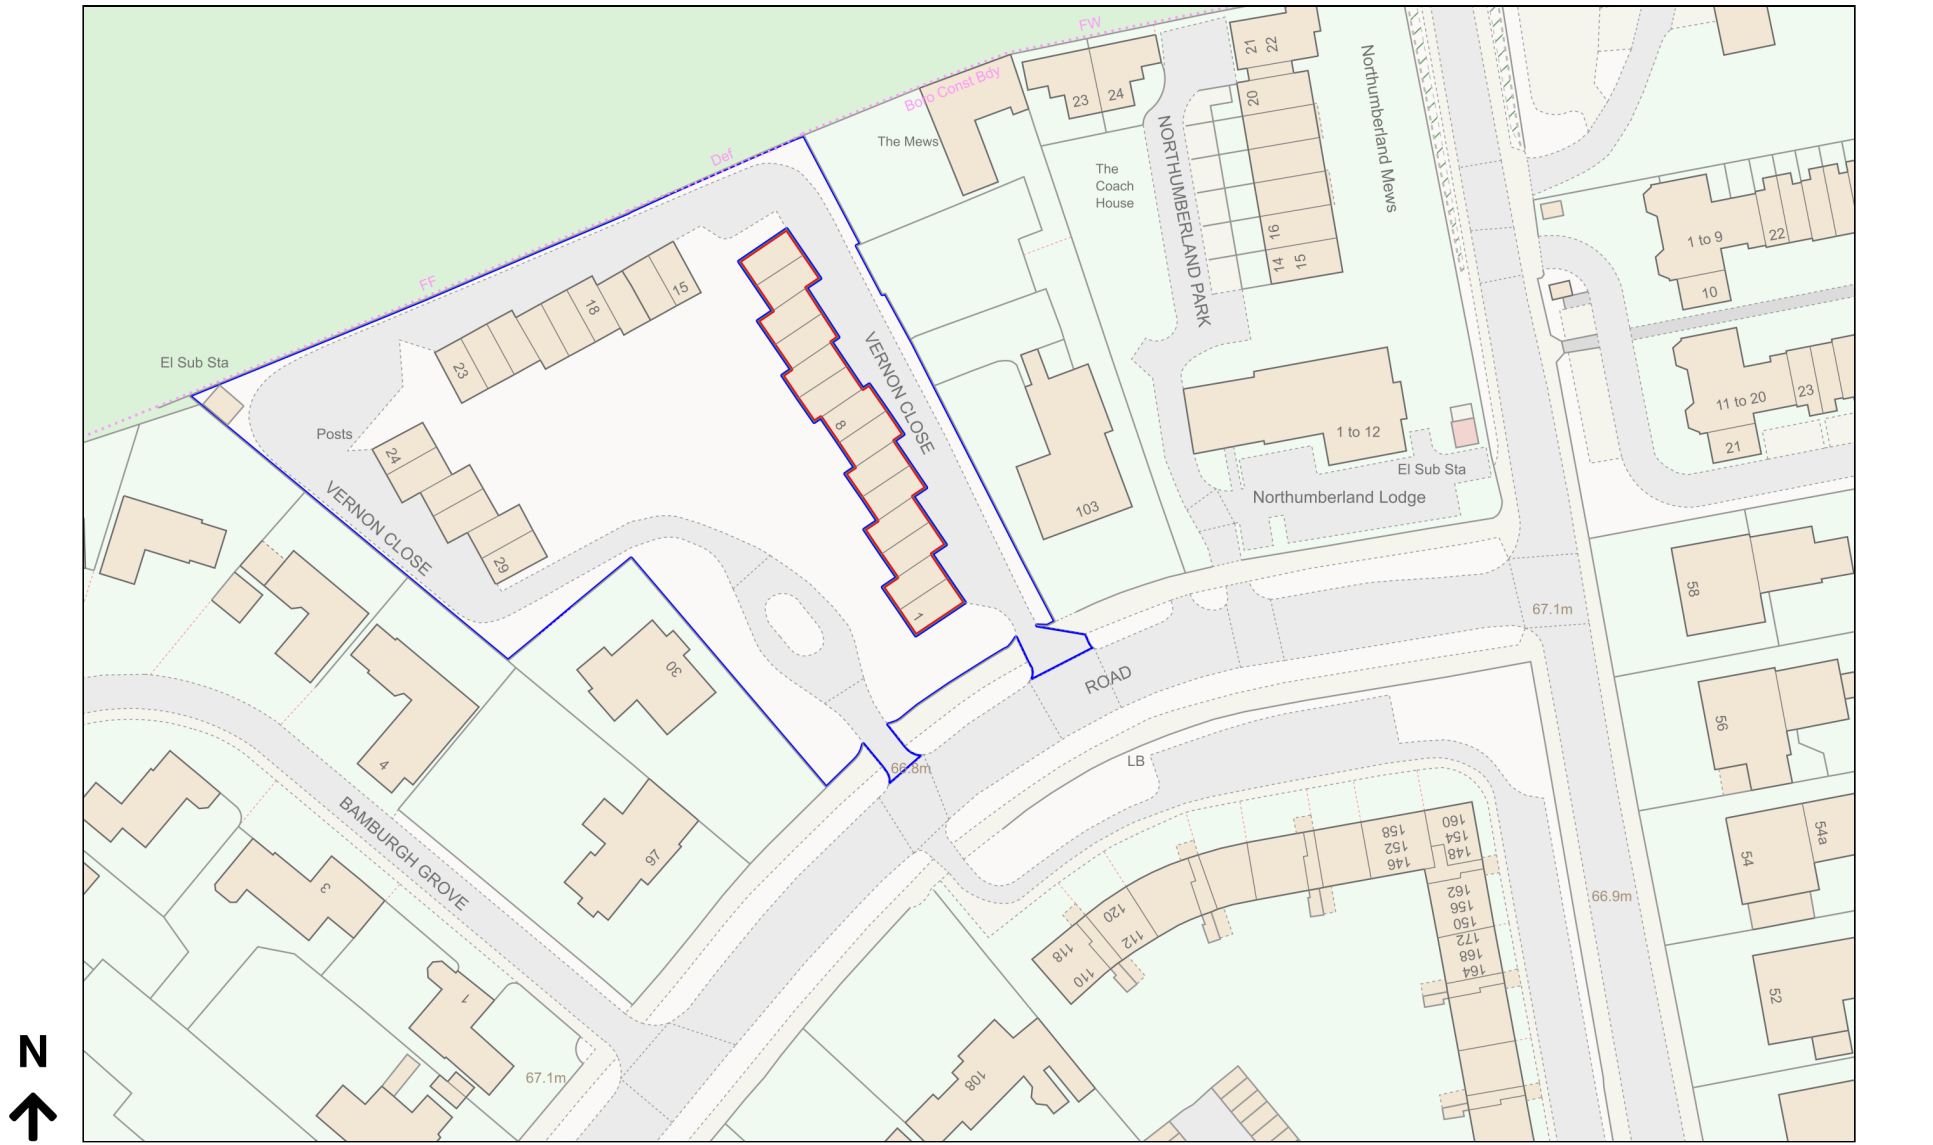

Location Plan

Site Address: Easting: 431538 Northing: 267380

Date Produced: 12-Mar-2024

Scale: 1:1250 @A4

Planning Portal Reference: PP-12711146v1