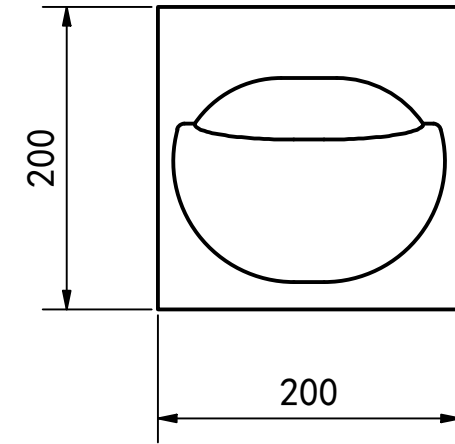

Cassette 400x400

Pixel 200x200

Example

- Freely build as desired
- Keep 70 mm free arround for covers