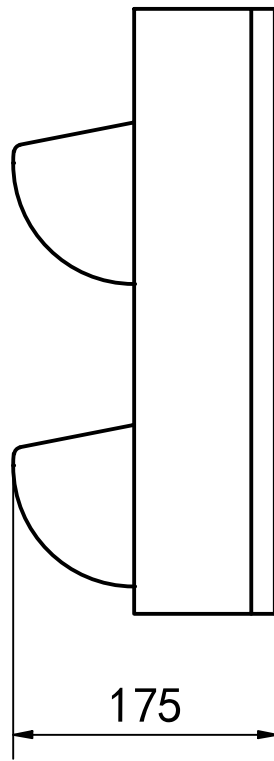

Cassette 400x400

Pixel 200x200

Example

- Freely build as desired
- Keep 70 mm free arround for covers