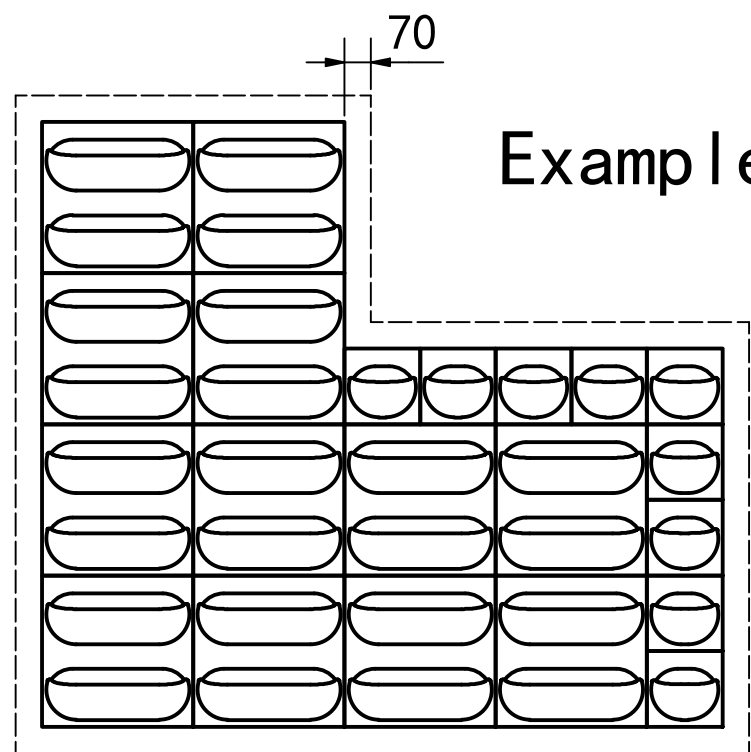

Cassette 400x400

Pixel 200x200

Example

- Freely build as desired
- Keep 70 mm free arround for covers