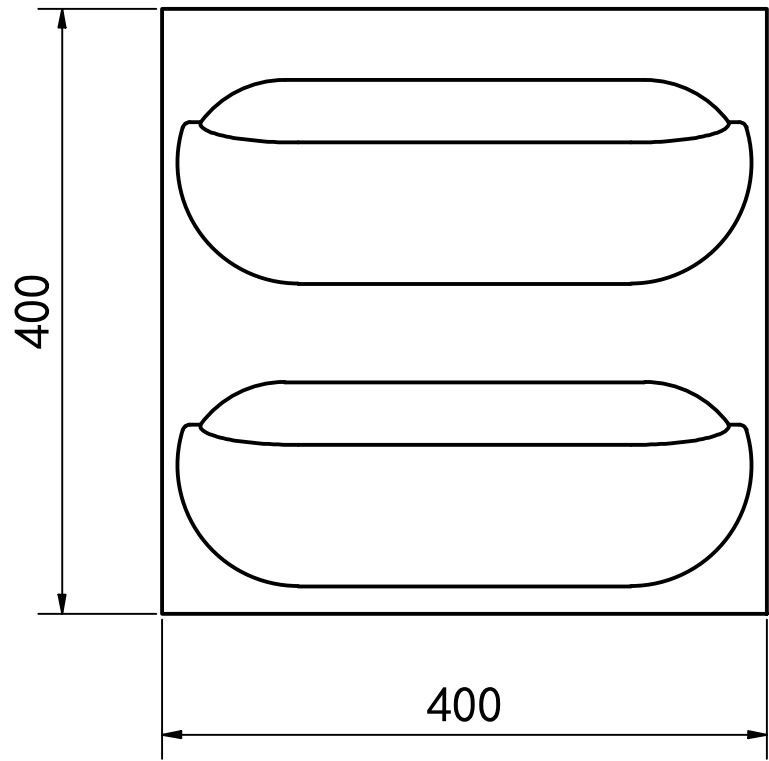

Cassette 400x400

Pixel 200x200

Example

- Freely build as desired
- Keep 70 mm free arround for covers