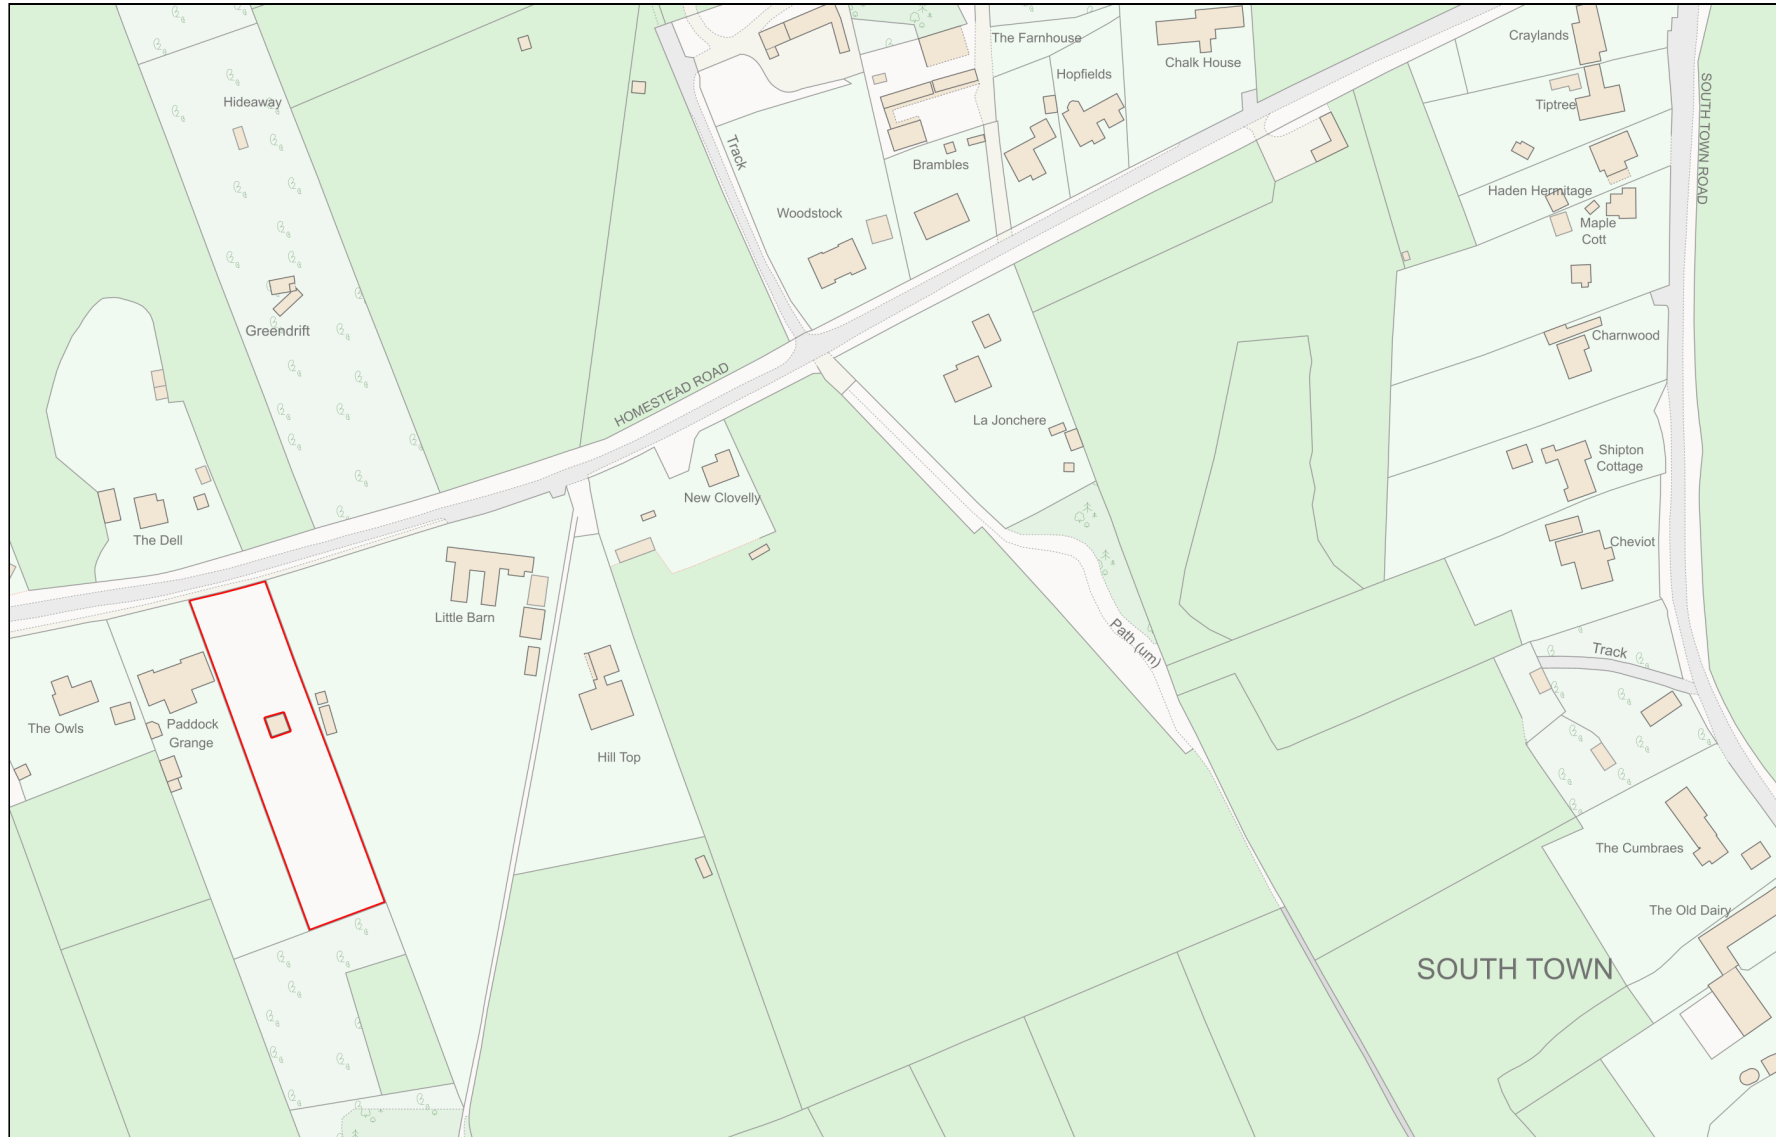

Location Plan

Site Address: Land East Of Paddock Grange, Homestead Road, Medstead, Alton, GU34 5PW

Date Produced: 08-Mar-2024

Scale: 1:2500 @A4

Planning Portal Reference: PP-12832719v1