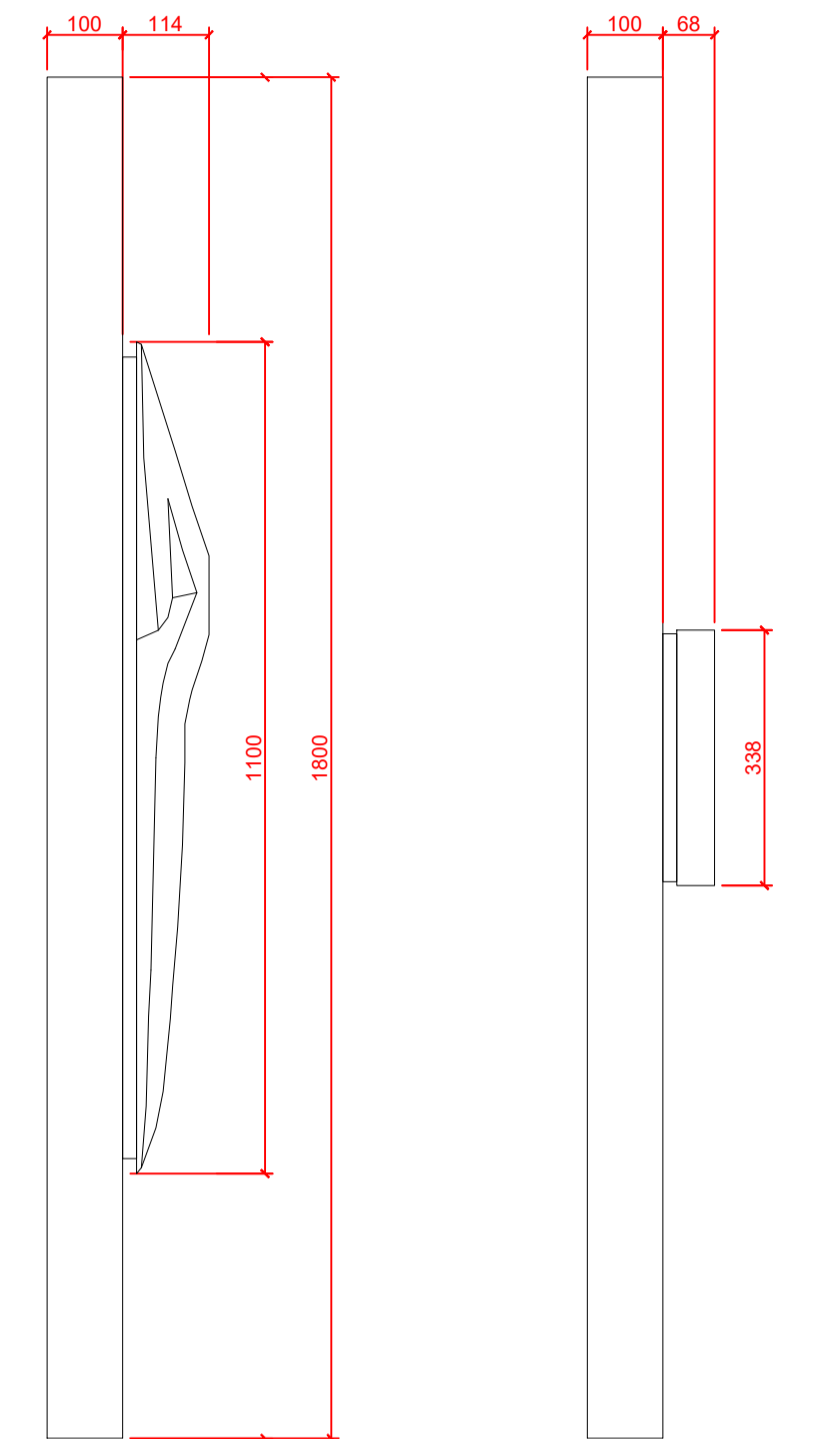

CUPRA WORDMARK HORIZONTAL BANNER  
Front Elevation  
h.1800mm

Side Elevation  
Logo

Side Elevation  
Letters

CUPRA BANNER 3