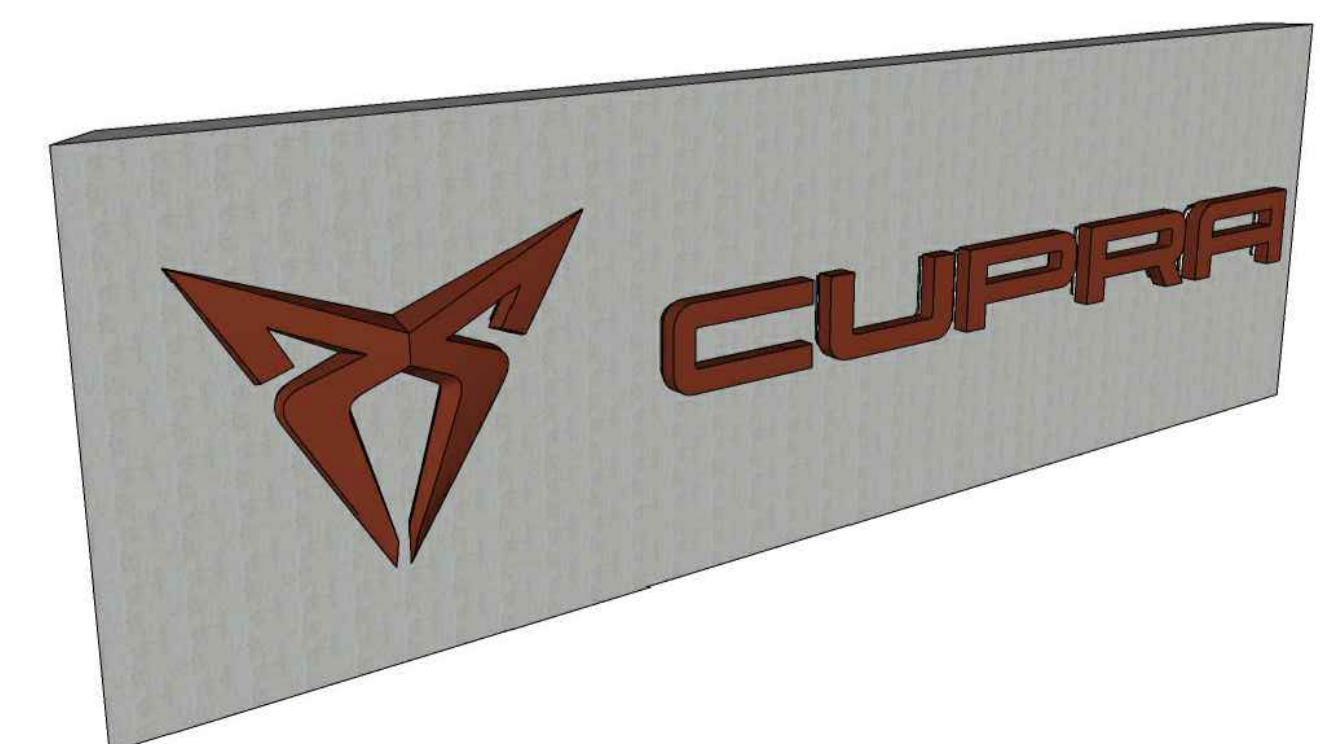

CUPRA WORDMARK HORIZONTAL BANNER  
Front Elevation  
h.1800mm

Side Elevation  
Logo

Side Elevation  
Letters

CUPRA BANNER 3