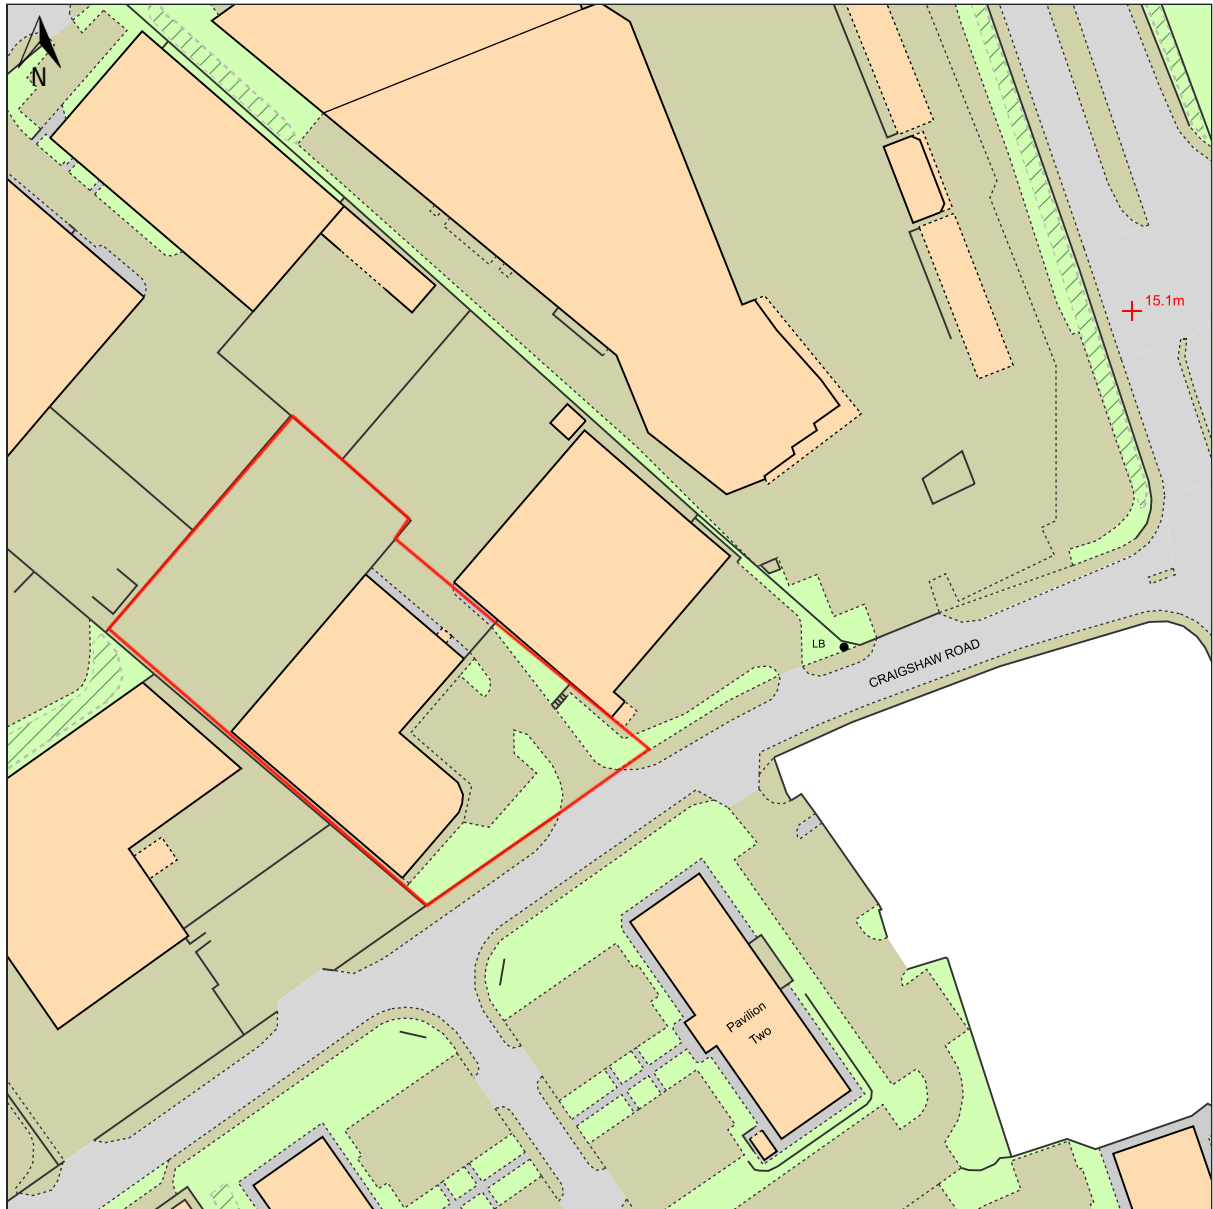

CRAIGSHAW ROAD, ABERDEEN, ABERDEEN CITY, AB12 3AR

© Crown copyright and database rights, 2024. Ordnance Survey
0100031673 Created using Plans by Emapsite

Scale: 1:1250

Paper Size: A4

Notes: