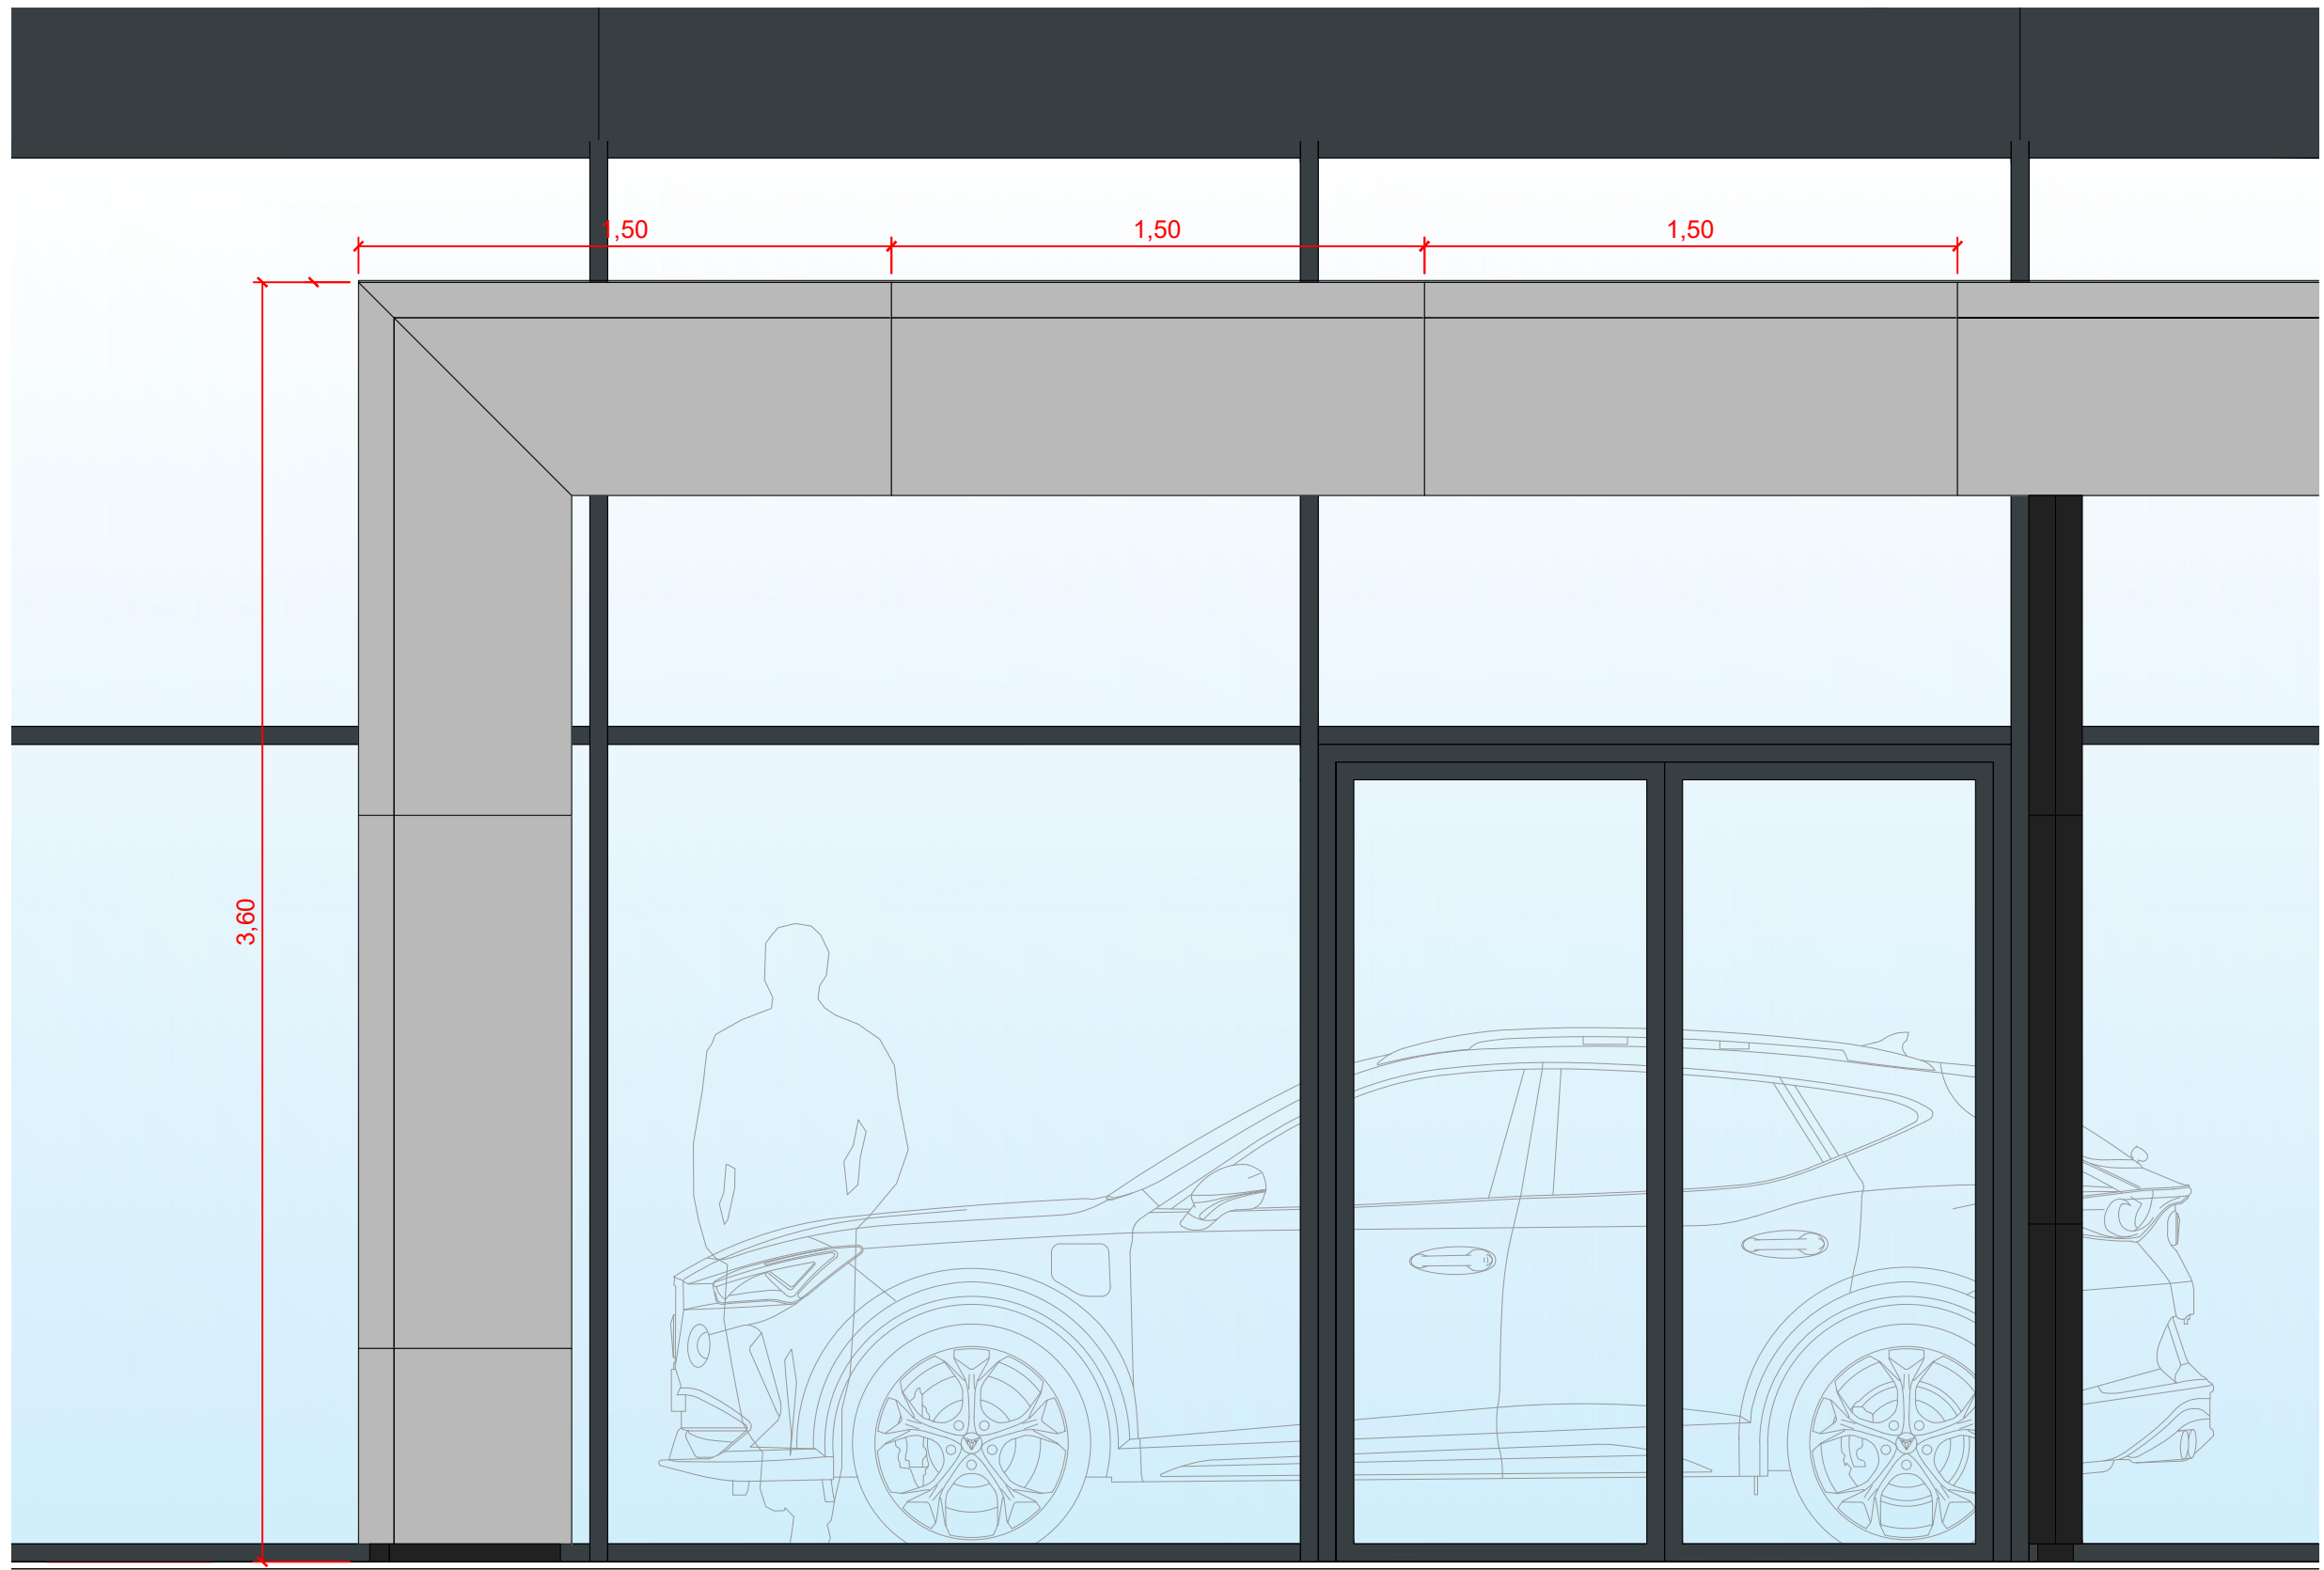

ASSEMBLED ELEVATION
Side Elevation

ASSEMBLED ELEVATION
Front Elevation

PORTICOES

Client: CUPRA - SEAT	Version
Project: CUPRA CITY GARAGE FURNITURE CATALOGUE	V01
Phase: Preliminary Design	Plan no.
Scale: 1:20 @A3	149
Date: 08.03.2021	