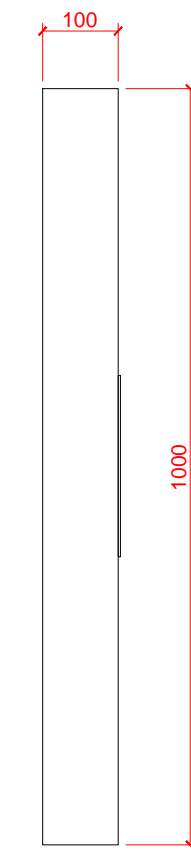

NAME CLIP - Anthracite and white
Front Elevation
h.1000mm

Side Elevation

NAME CLIP