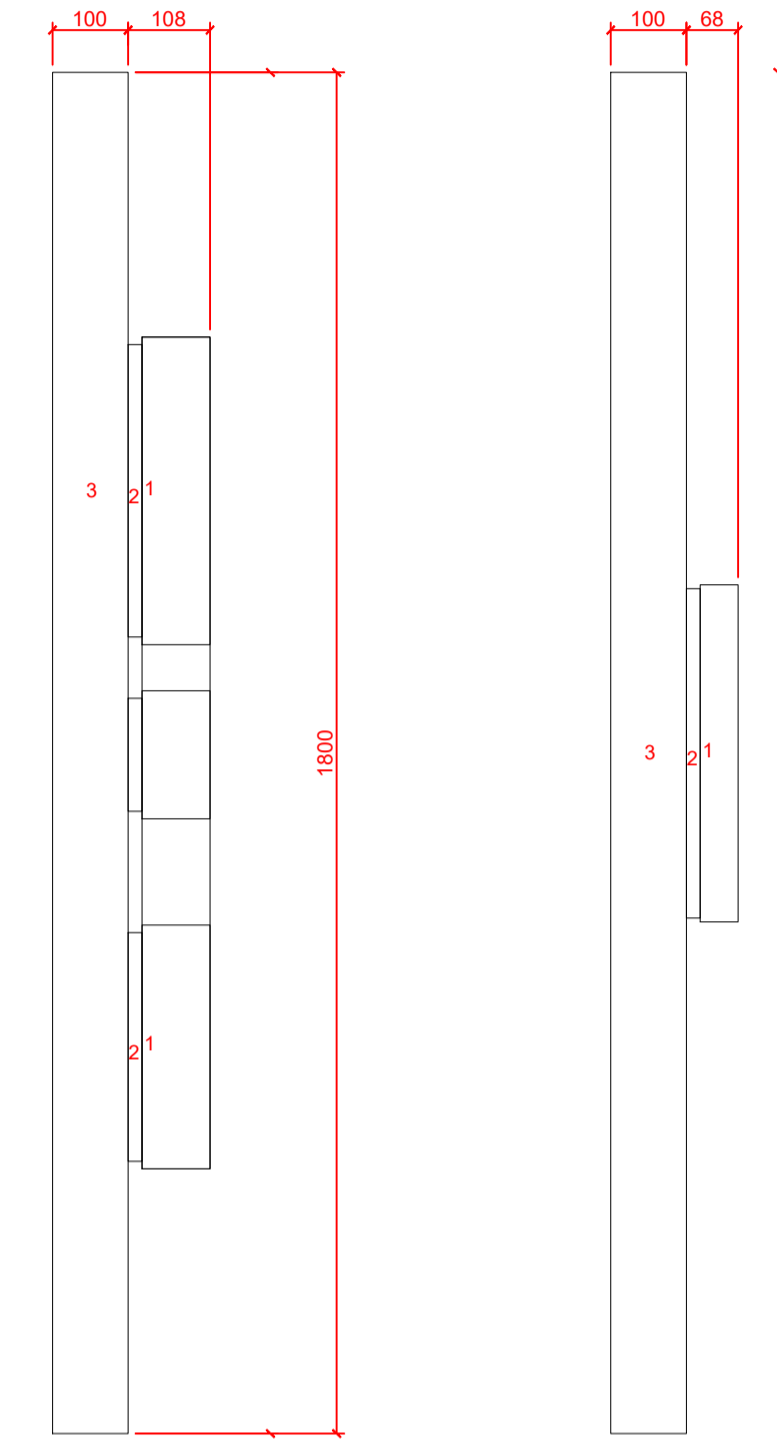

SEAT LOGO BANNER  
Front Elevation  
h.1800mm

Side Elevation  
Logo

Side Elevation  
Letters

SEAT BANNER 3