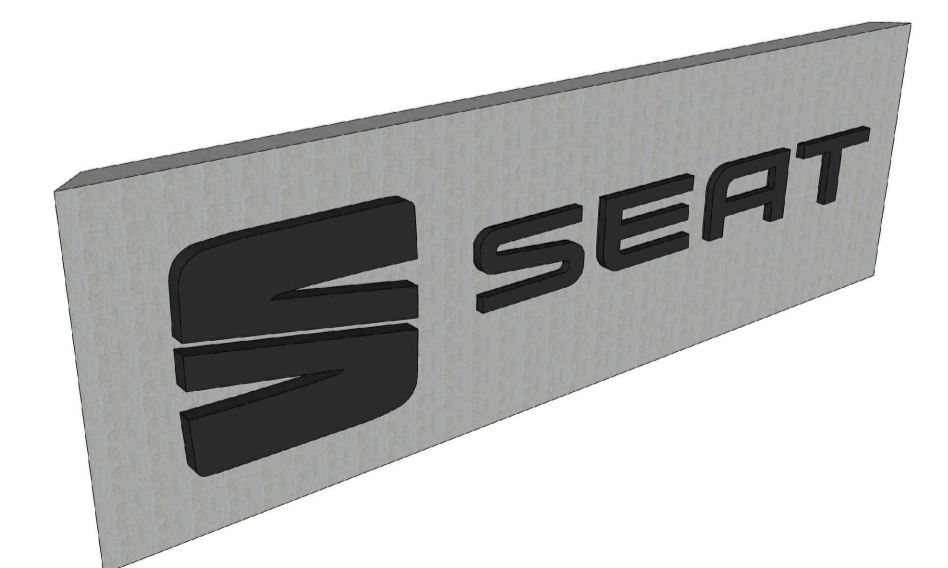

SEAT LOGO BANNER  
Front Elevation  
h.1800mm

Side Elevation  
Logo

Side Elevation  
Letters

SEAT BANNER 3