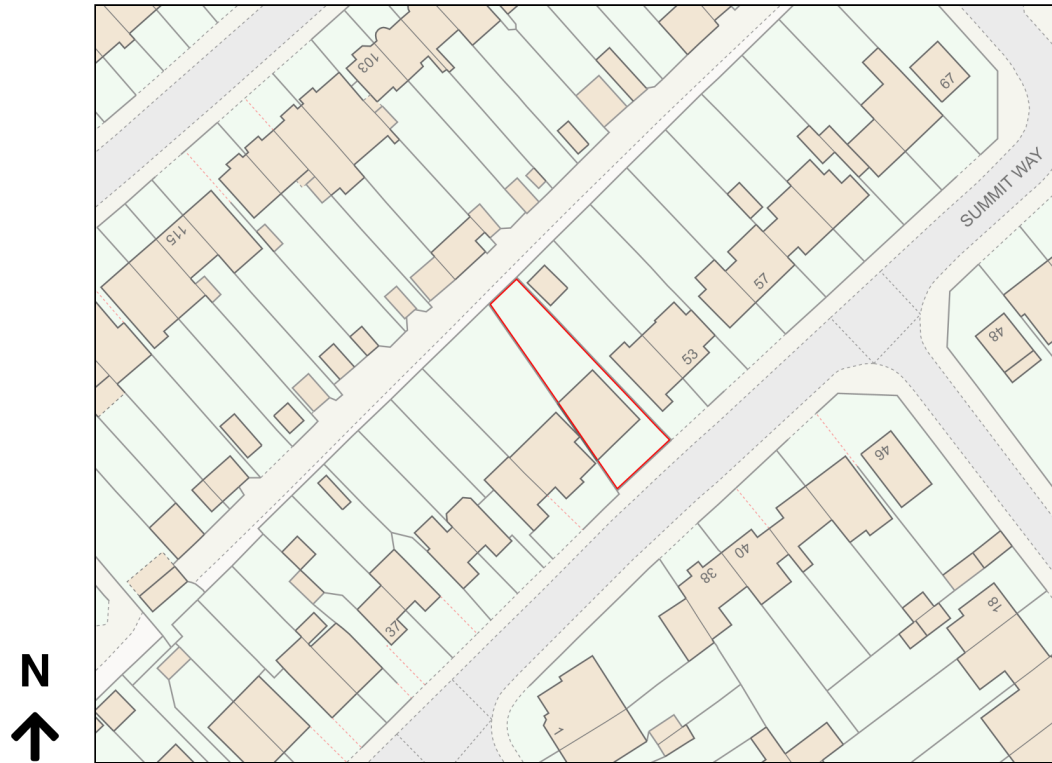

Location Plan

Site Address: 49, Summit Way, Southgate, London, N14 7NN

Date Produced: 08-Apr-2024

Scale: 1:1250 @A4

Planning Portal Reference: PP-12961342v1