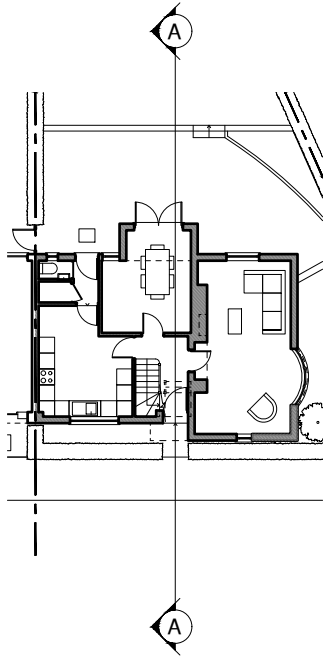

NOTES

DO NOT SCALE FROM THIS DRAWING EXCEPT FOR THE PURPOSES OF PLANNING AND BUILDING REGULATIONS. ALL DIMENSIONS TO BE CHECKED ON SITE.

SECTION A-A

REVISION:

PROJECT TITLE

46 TEMPLE FORTUNE HILL

AURAA  
STUDIO

www.auraa.studio 1A Chalk Farm Parade  
info@auraa.studio London NW3 2BN

TITLE

SECTION A-A AS EXISTING

DATE 23.04.2024

SCALE 1/100 @ A3

DRAWN GC / RL

STATUS INFORMATION

DRG No 2406\_EX\_200