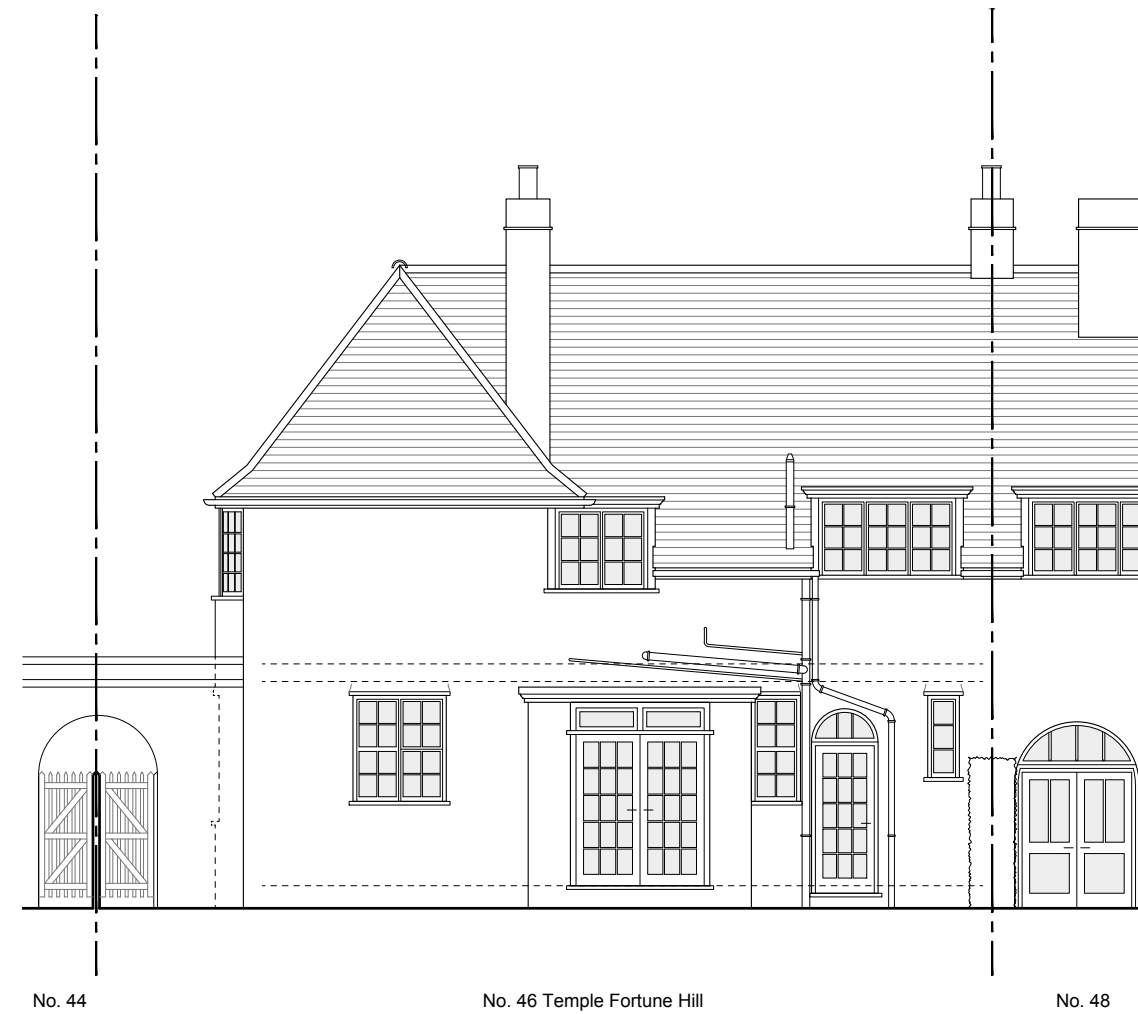

NOTES

DO NOT SCALE FROM THIS DRAWING EXCEPT FOR THE PURPOSES OF PLANNING AND BUILDING REGULATIONS. ALL DIMENSIONS TO BE CHECKED ON SITE.

FRONT ELEVATION

REAR ELEVATION

REVISION:

PROJECT TITLE

46 TEMPLE FORTUNE HILL

AURAA
STUDIO

www.auraa.studio 1A Chalk Farm Parade
info@auraa.studio London NW3 2BN

TITLE

FRONT AND REAR ELEVATIONS
AS EXISTING

DATE 23.04.2024

SCALE 1/100 @ A3

DRAWN GC / RL

STATUS INFORMATION