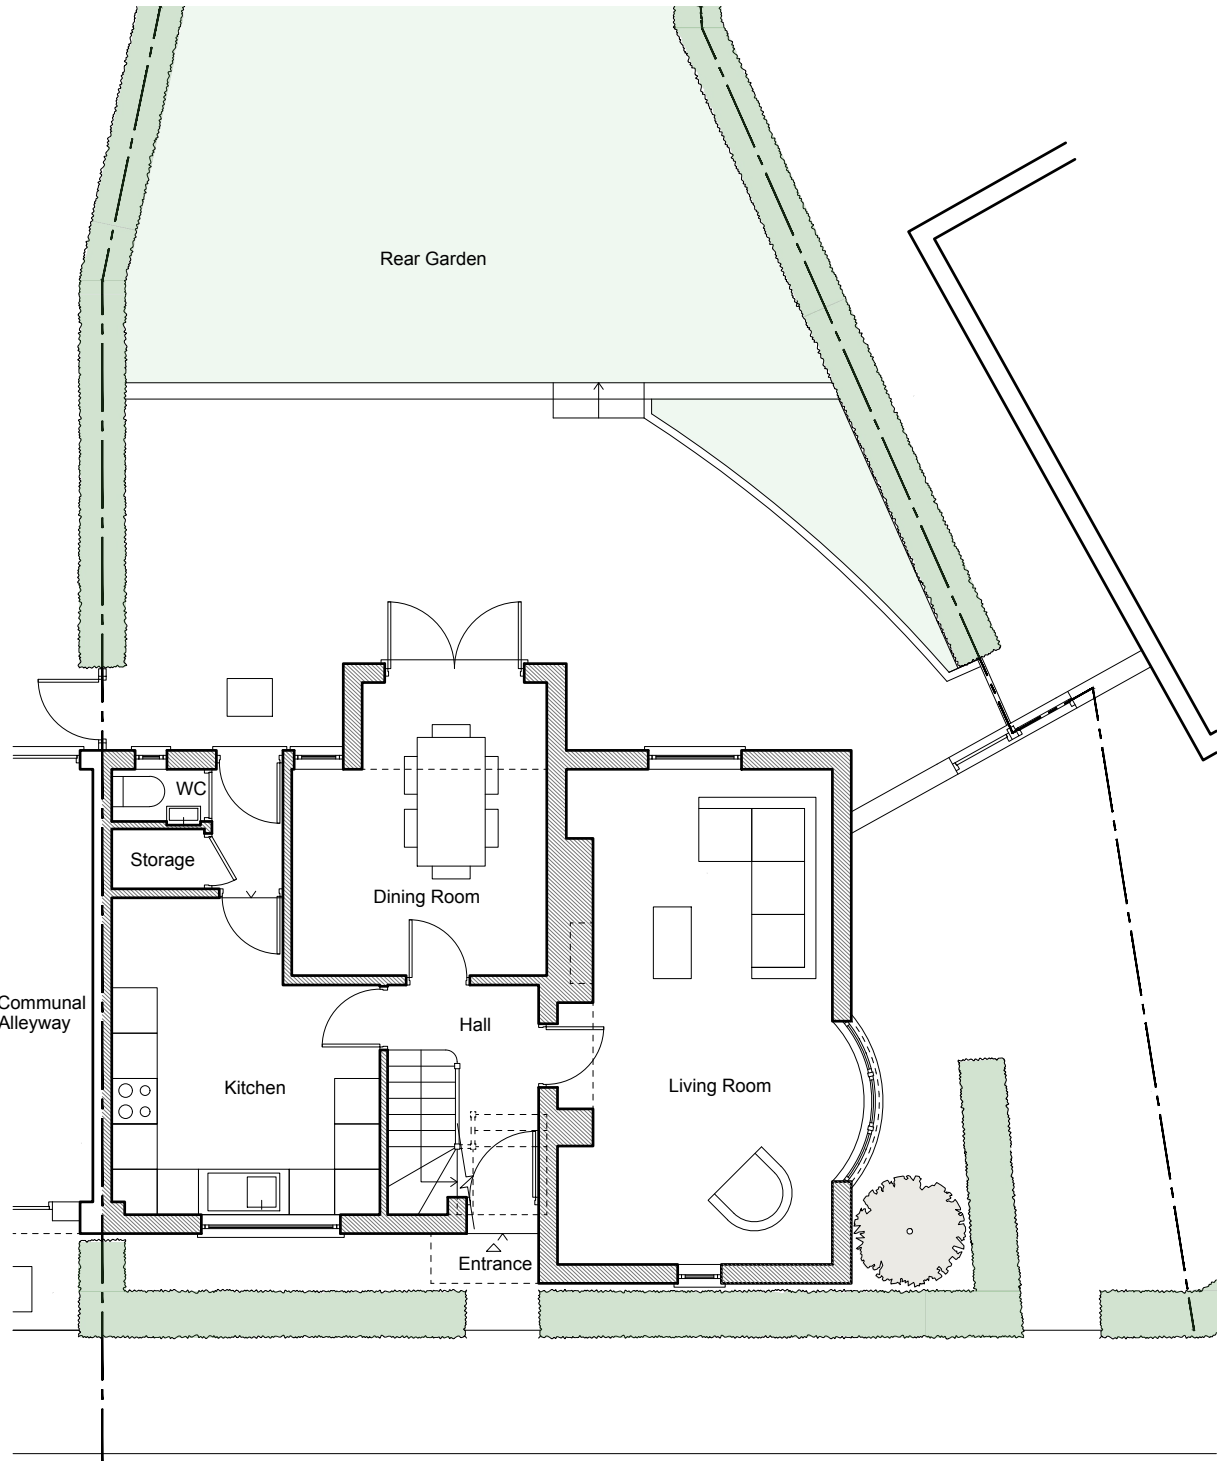

NOTES

DO NOT SCALE FROM THIS DRAWING EXCEPT FOR THE PURPOSES OF PLANNING AND BUILDING REGULATIONS. ALL DIMENSIONS TO BE CHECKED ON SITE.

GROUND FLOOR

FIRST FLOOR

No. 48 No. 46 Temple Fortune Hill No. 44

No. 48 No. 46 Temple Fortune Hill No. 44

REVISION:

PROJECT TITLE

46 TEMPLE FORTUNE HILL

AURAA
STUDIO

www.auraa.studio 1A Chalk Farm Parade
info@auraa.studio London NW3 2BN

TITLE
GROUND FLOOR AND FIRST FLOOR
PLANS AS EXISTING

DATE 23.04.2024

SCALE 1/100 @ A3

DRAWN GC / RL

STATUS INFORMATION

DRG No 2406_EX_100

REV: