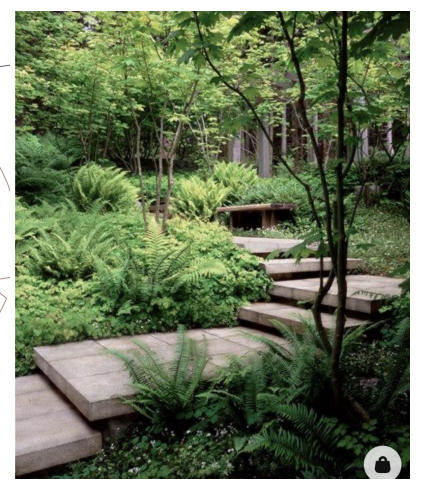

18 FAIRFIELD ROAD - CONCEPT DESIGN 1 - MARCH 2024

New trees to blur edges of the garden

Raised bed planters in Corten Steel at different levels to allow terracing on existing ground

Decking area with railing above pond level. Datum 4675

New specimen tree : Bald cypress (Taxodium distichum) to be planted by pond

1 Plan view Scale: 1:200

Moodboard for terraces at different levels on the Rear Garden

**YOUR GARDEN DESIGN**  
Bespoke Horticulture