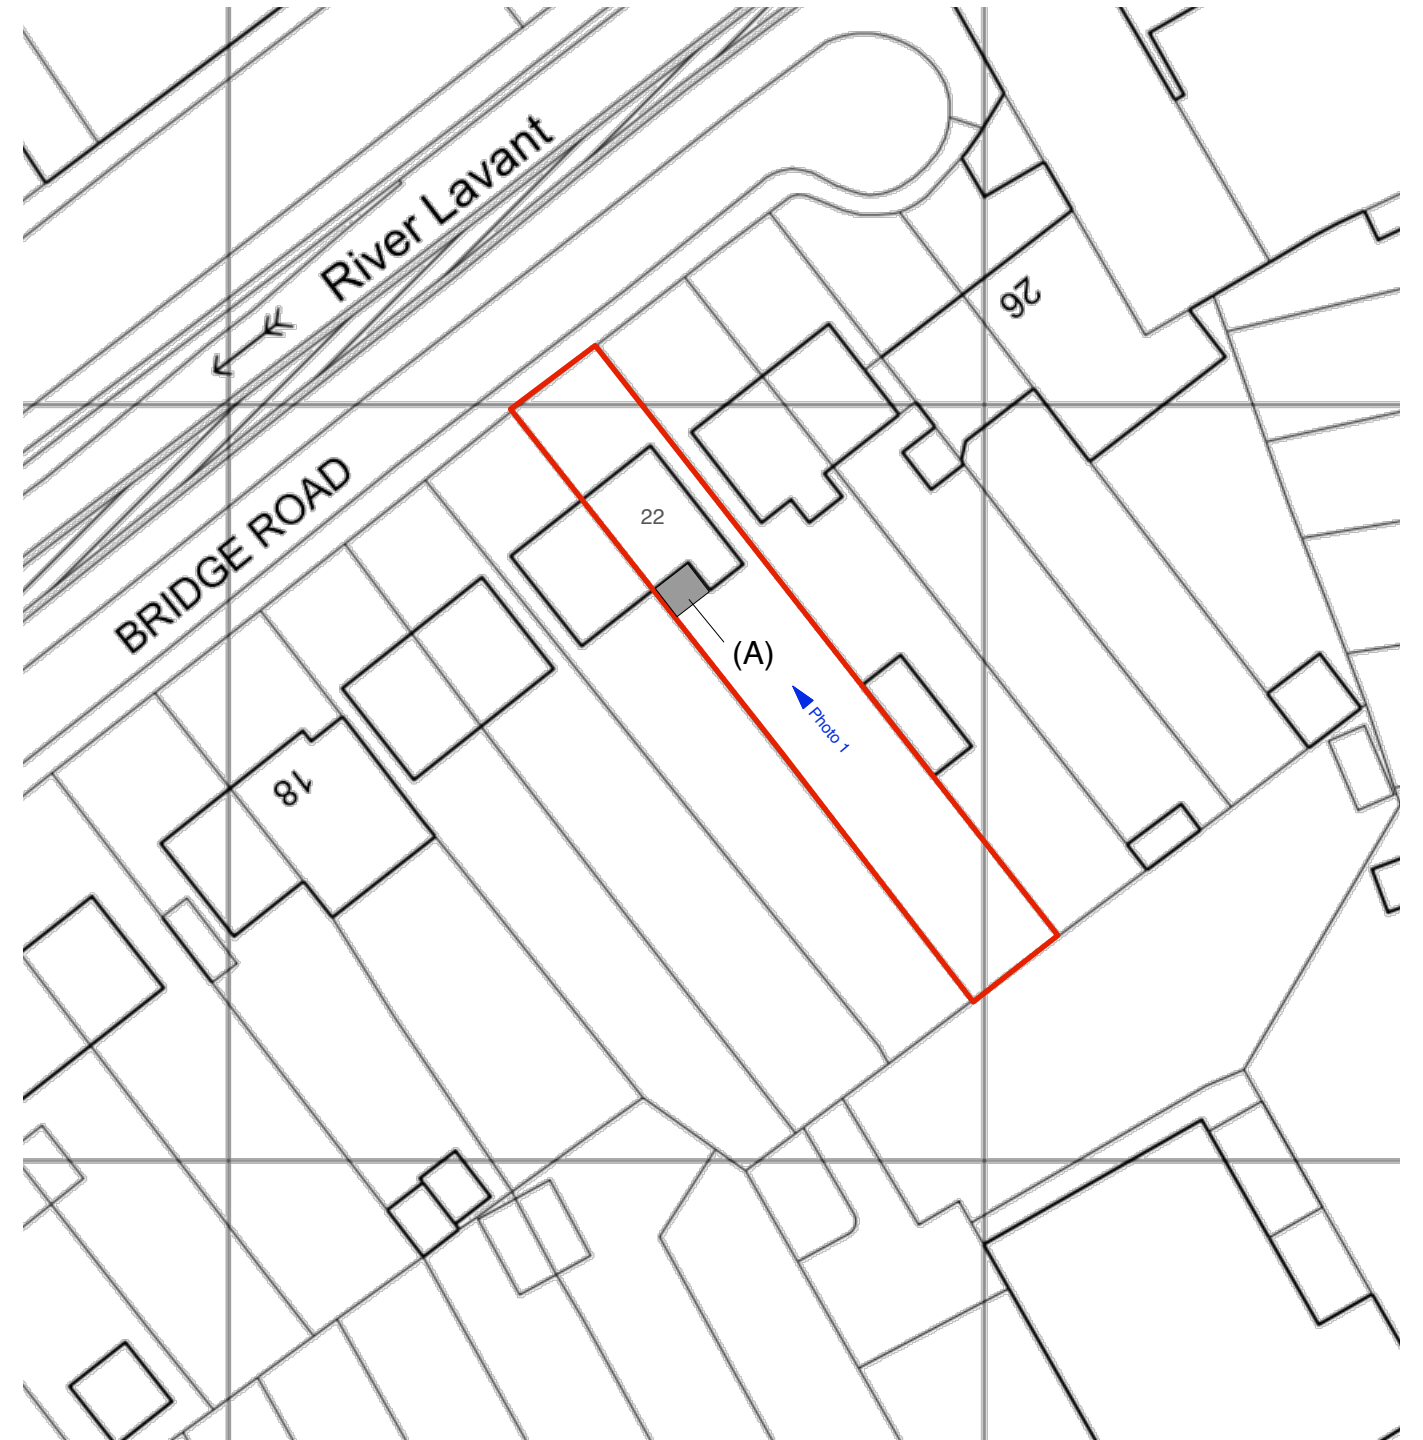

© Crown copyright and database rights 2024 OS AC0000848283. Public rights of way shown on this map have been taken from Local Authority definitive maps. The representation on this map of any other road, track or path is no evidence of the existence of a right of way.

22, BRIDGE ROAD, CHICHESTER, PO19 7NW
 Supplied by: www.ukmapcentre.com
 Serial No: 282853
 Centre Coordinates: 487078,105241
 Production Date: 20/03/2024

Proposed Site Plan at 1:500 scale

(A) Proposed single-storey rear extension