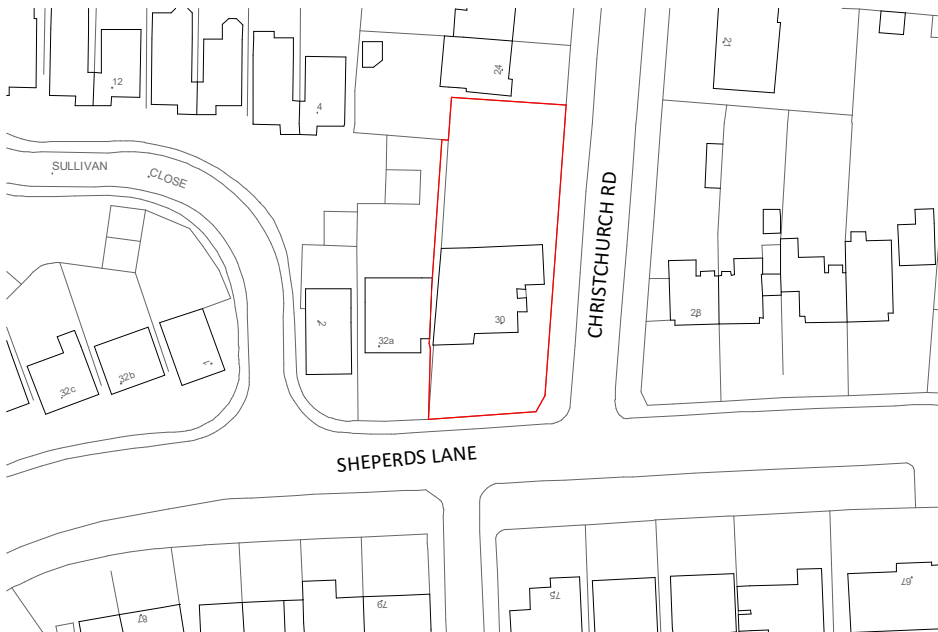

1

Site Location Plan

1 : 1250

© This drawing is the property of Bluetime Retail Ltd who retain the sole copyright of its contents & it may not be reproduced in part or in whole without written permission

Amendments

Rev	Int	Date	Description

Project :

30 Sheperds Lane, Dartford,
DA1 2NY

Title :
Planning Drawings
Location plan 1-1250

Bluetime Retail Ltd /
Bluetime Home
Design LLP. Design,
Project
Management, Build

Drawing number :
BL/DRG/24112023/ 01