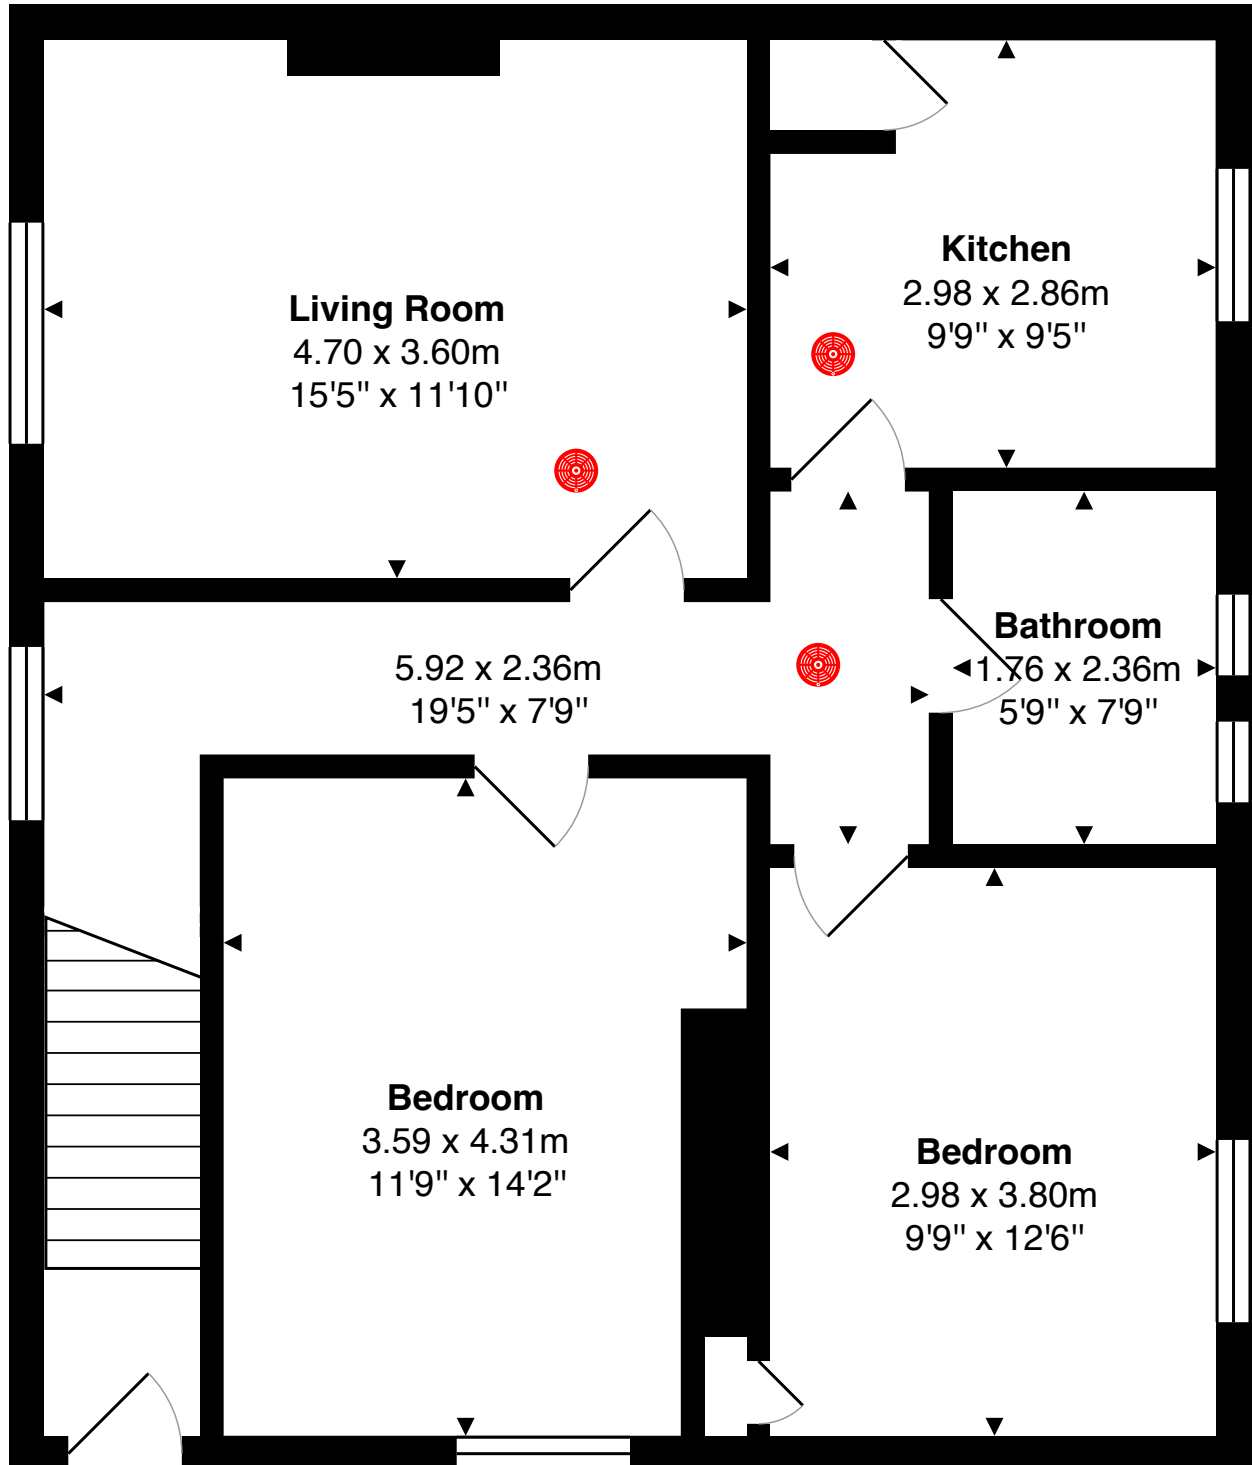

44 Craigsmuir Road
First Floor

Gross Floorspace: 73.2m²

Ground floor

1:50 Scale