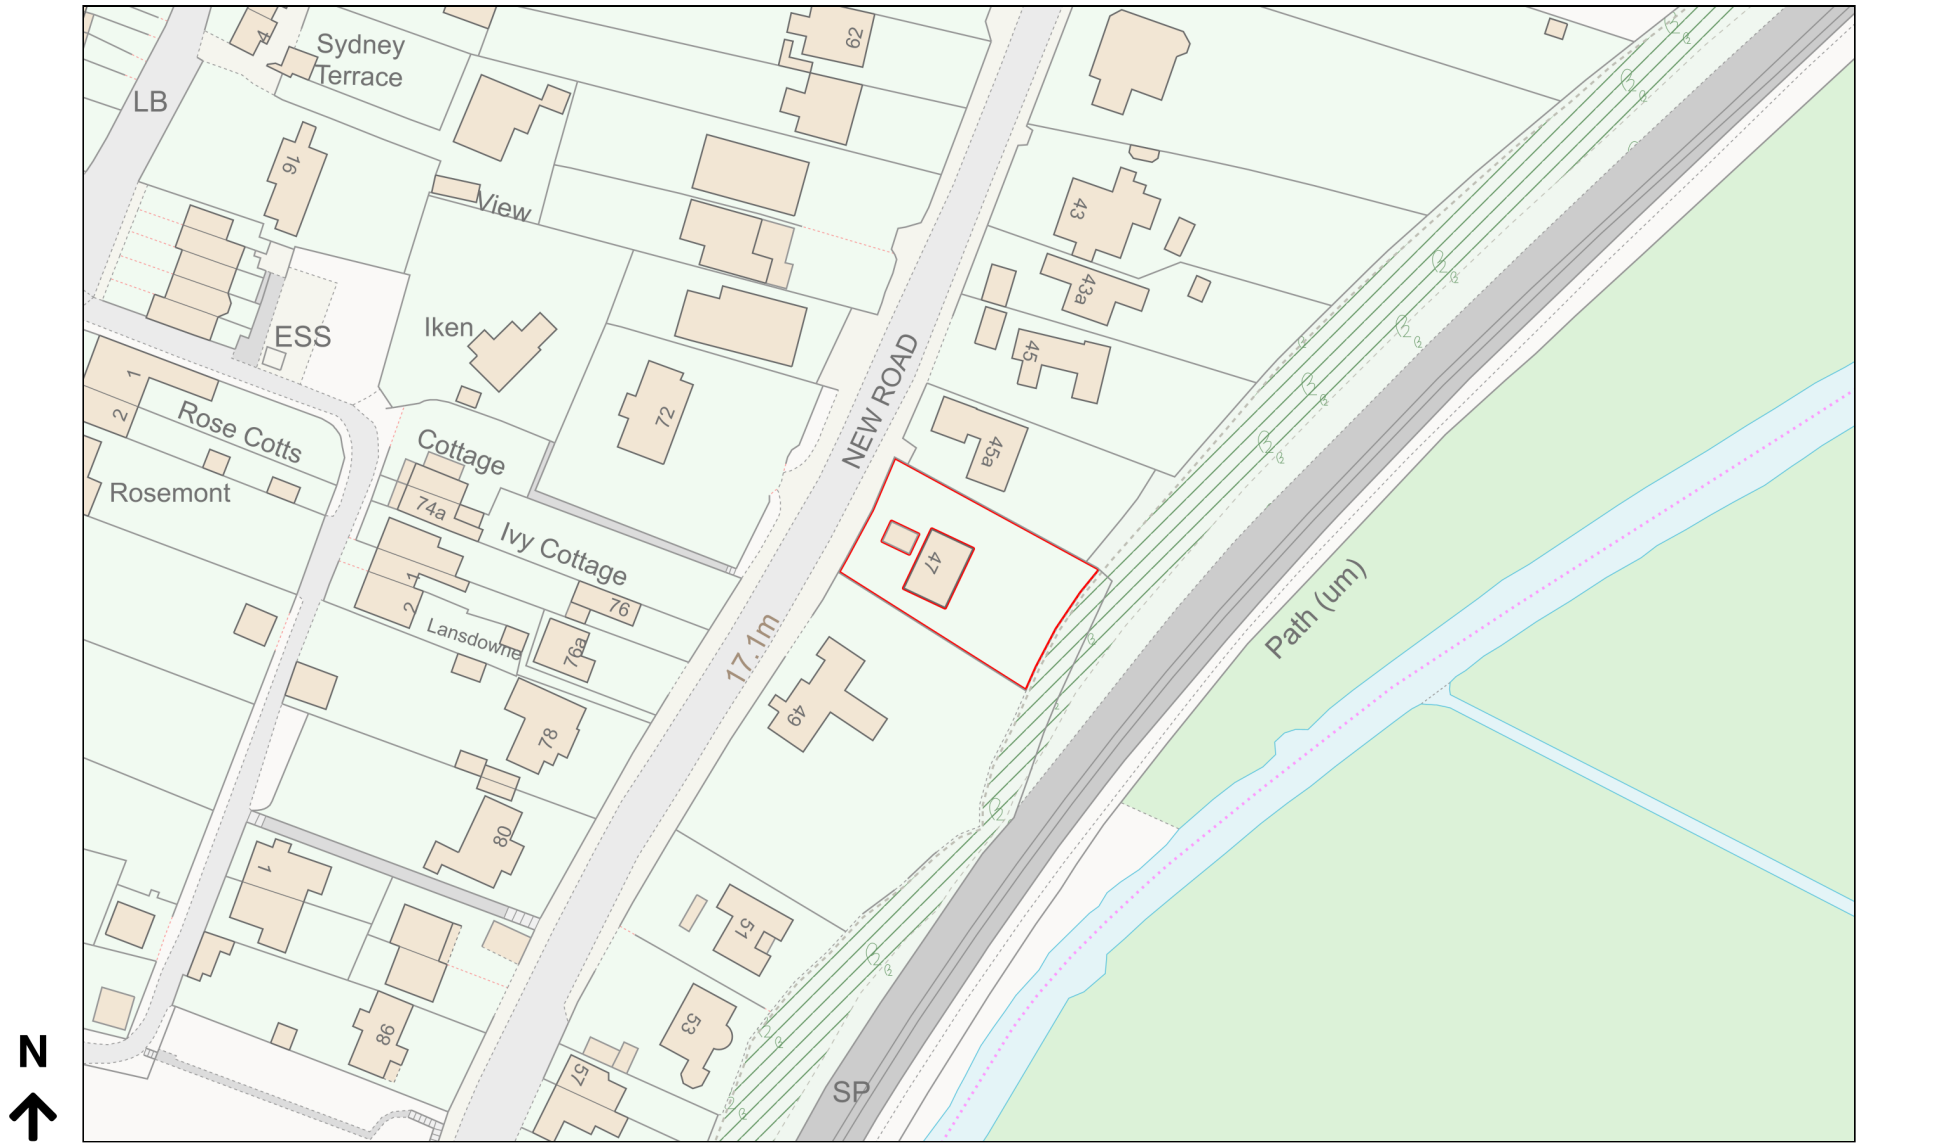

Location Plan

Site Address: 47, New Road, Brading, PO36 0AH

Date Produced: 12-Apr-2024

Scale: 1:1250 @A4

Planning Portal Reference: PP-12924596v1