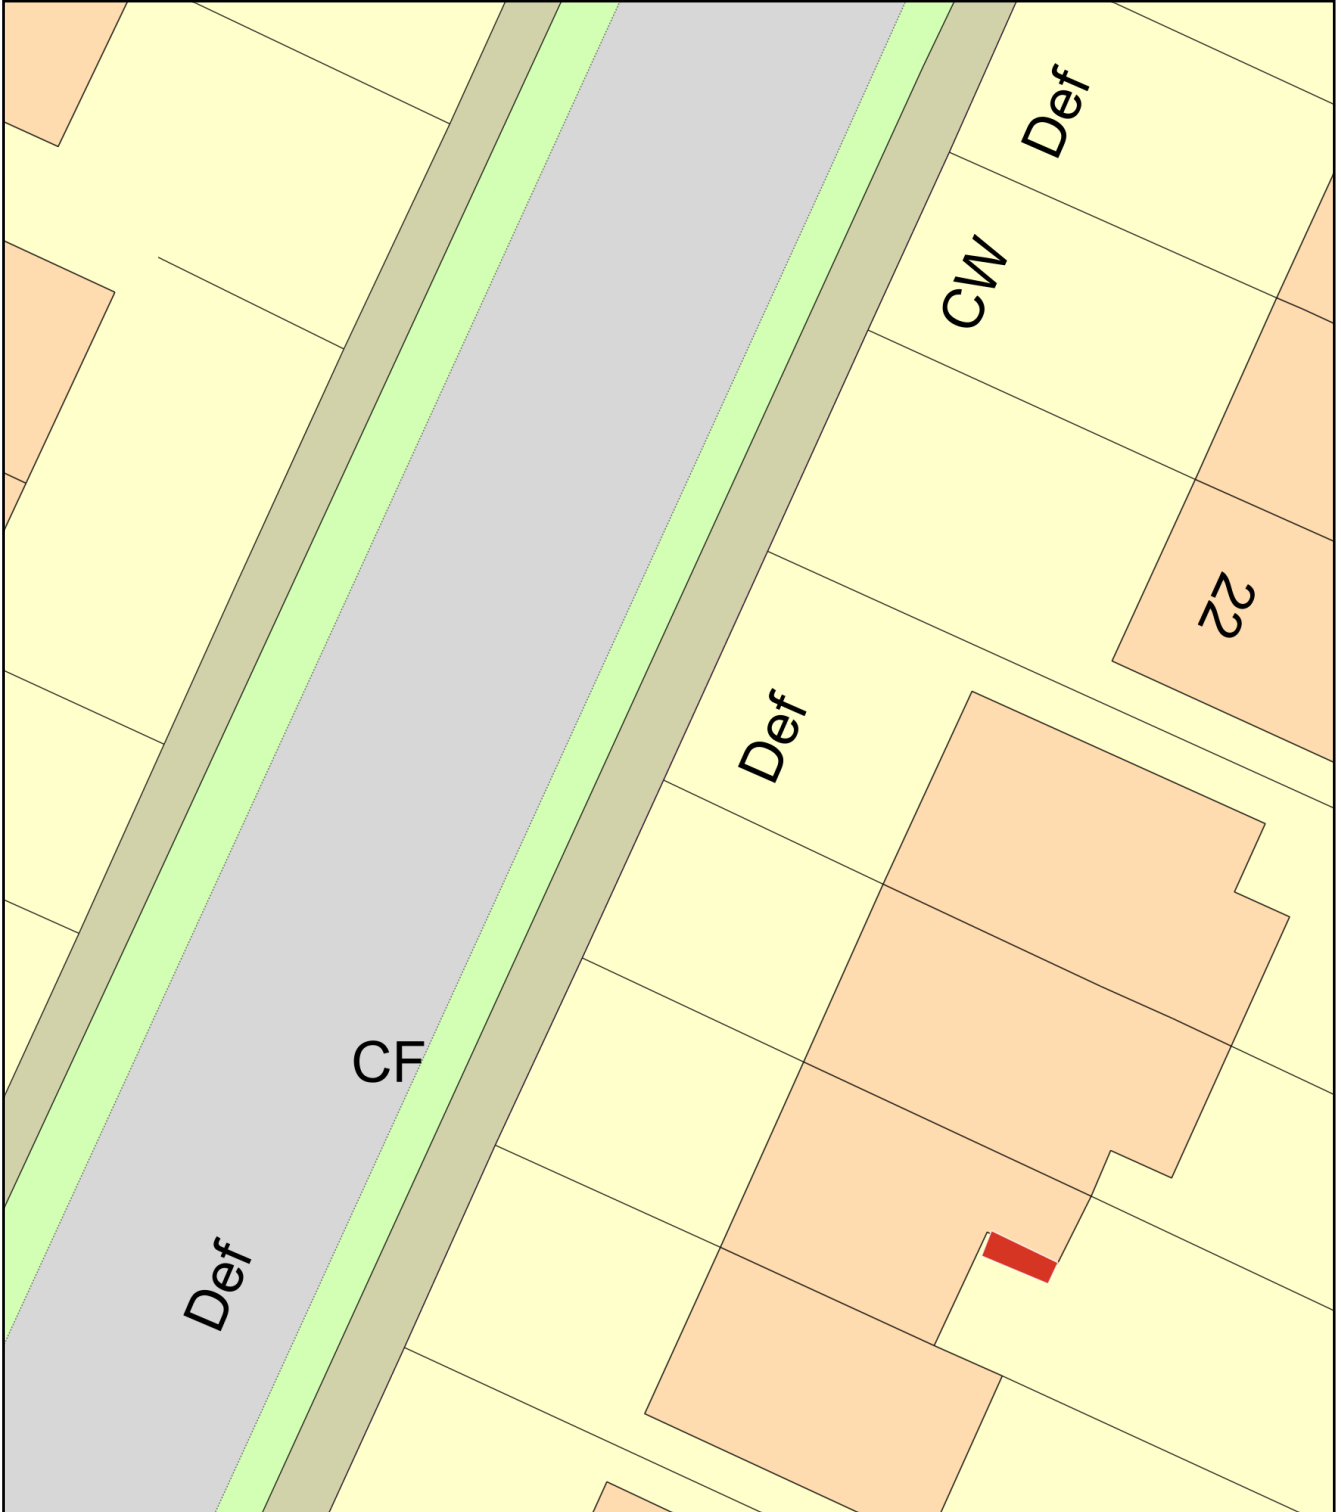

Cariad House, Caverleigh Way

Plan Produced for: Rhodri Davies

Date Produced: 09 Apr 2024

Plan Reference Number: TQRQM24100155446378

Scale: 1:200 @ A4