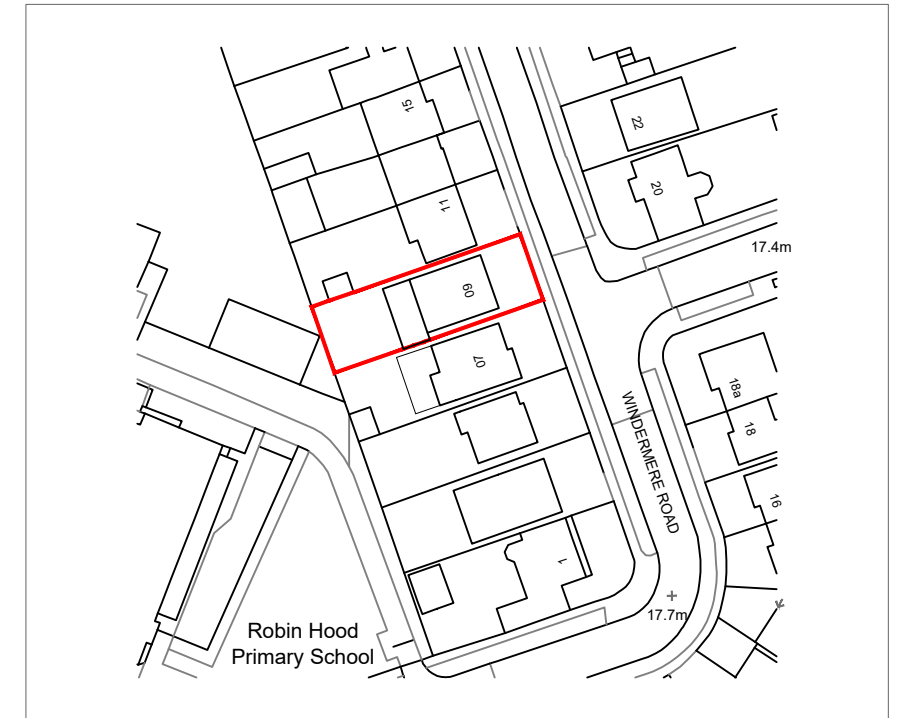

LOCATION PLAN
1:500

LOCATION PLAN
1:1250

— APPLICATION SITE

LOCATION PLAN

PROJECT: Proposed Replacement Canopy / Covered Outdoor Space		
ADDRESS: 9 Windermere Road Kingston vale SW15 3QP	DATE: 07/04/2024	JOB NO: S3D_24_01
DRAWING NO: AL(00)01	SCALE: 1:500/1250 @ A3	

DRAWING TITLE:
Location Plan

SCALE BARS ON THE DRAWING SHOULD BE USED. ENSURE DOCUMENT IS PRINTED AT THE CORRECT SCALE. ANY DISCREPANCIES SHOULD BE REPORTED.

SKICA 3D
DESIGN | RENDER | INSPIRE