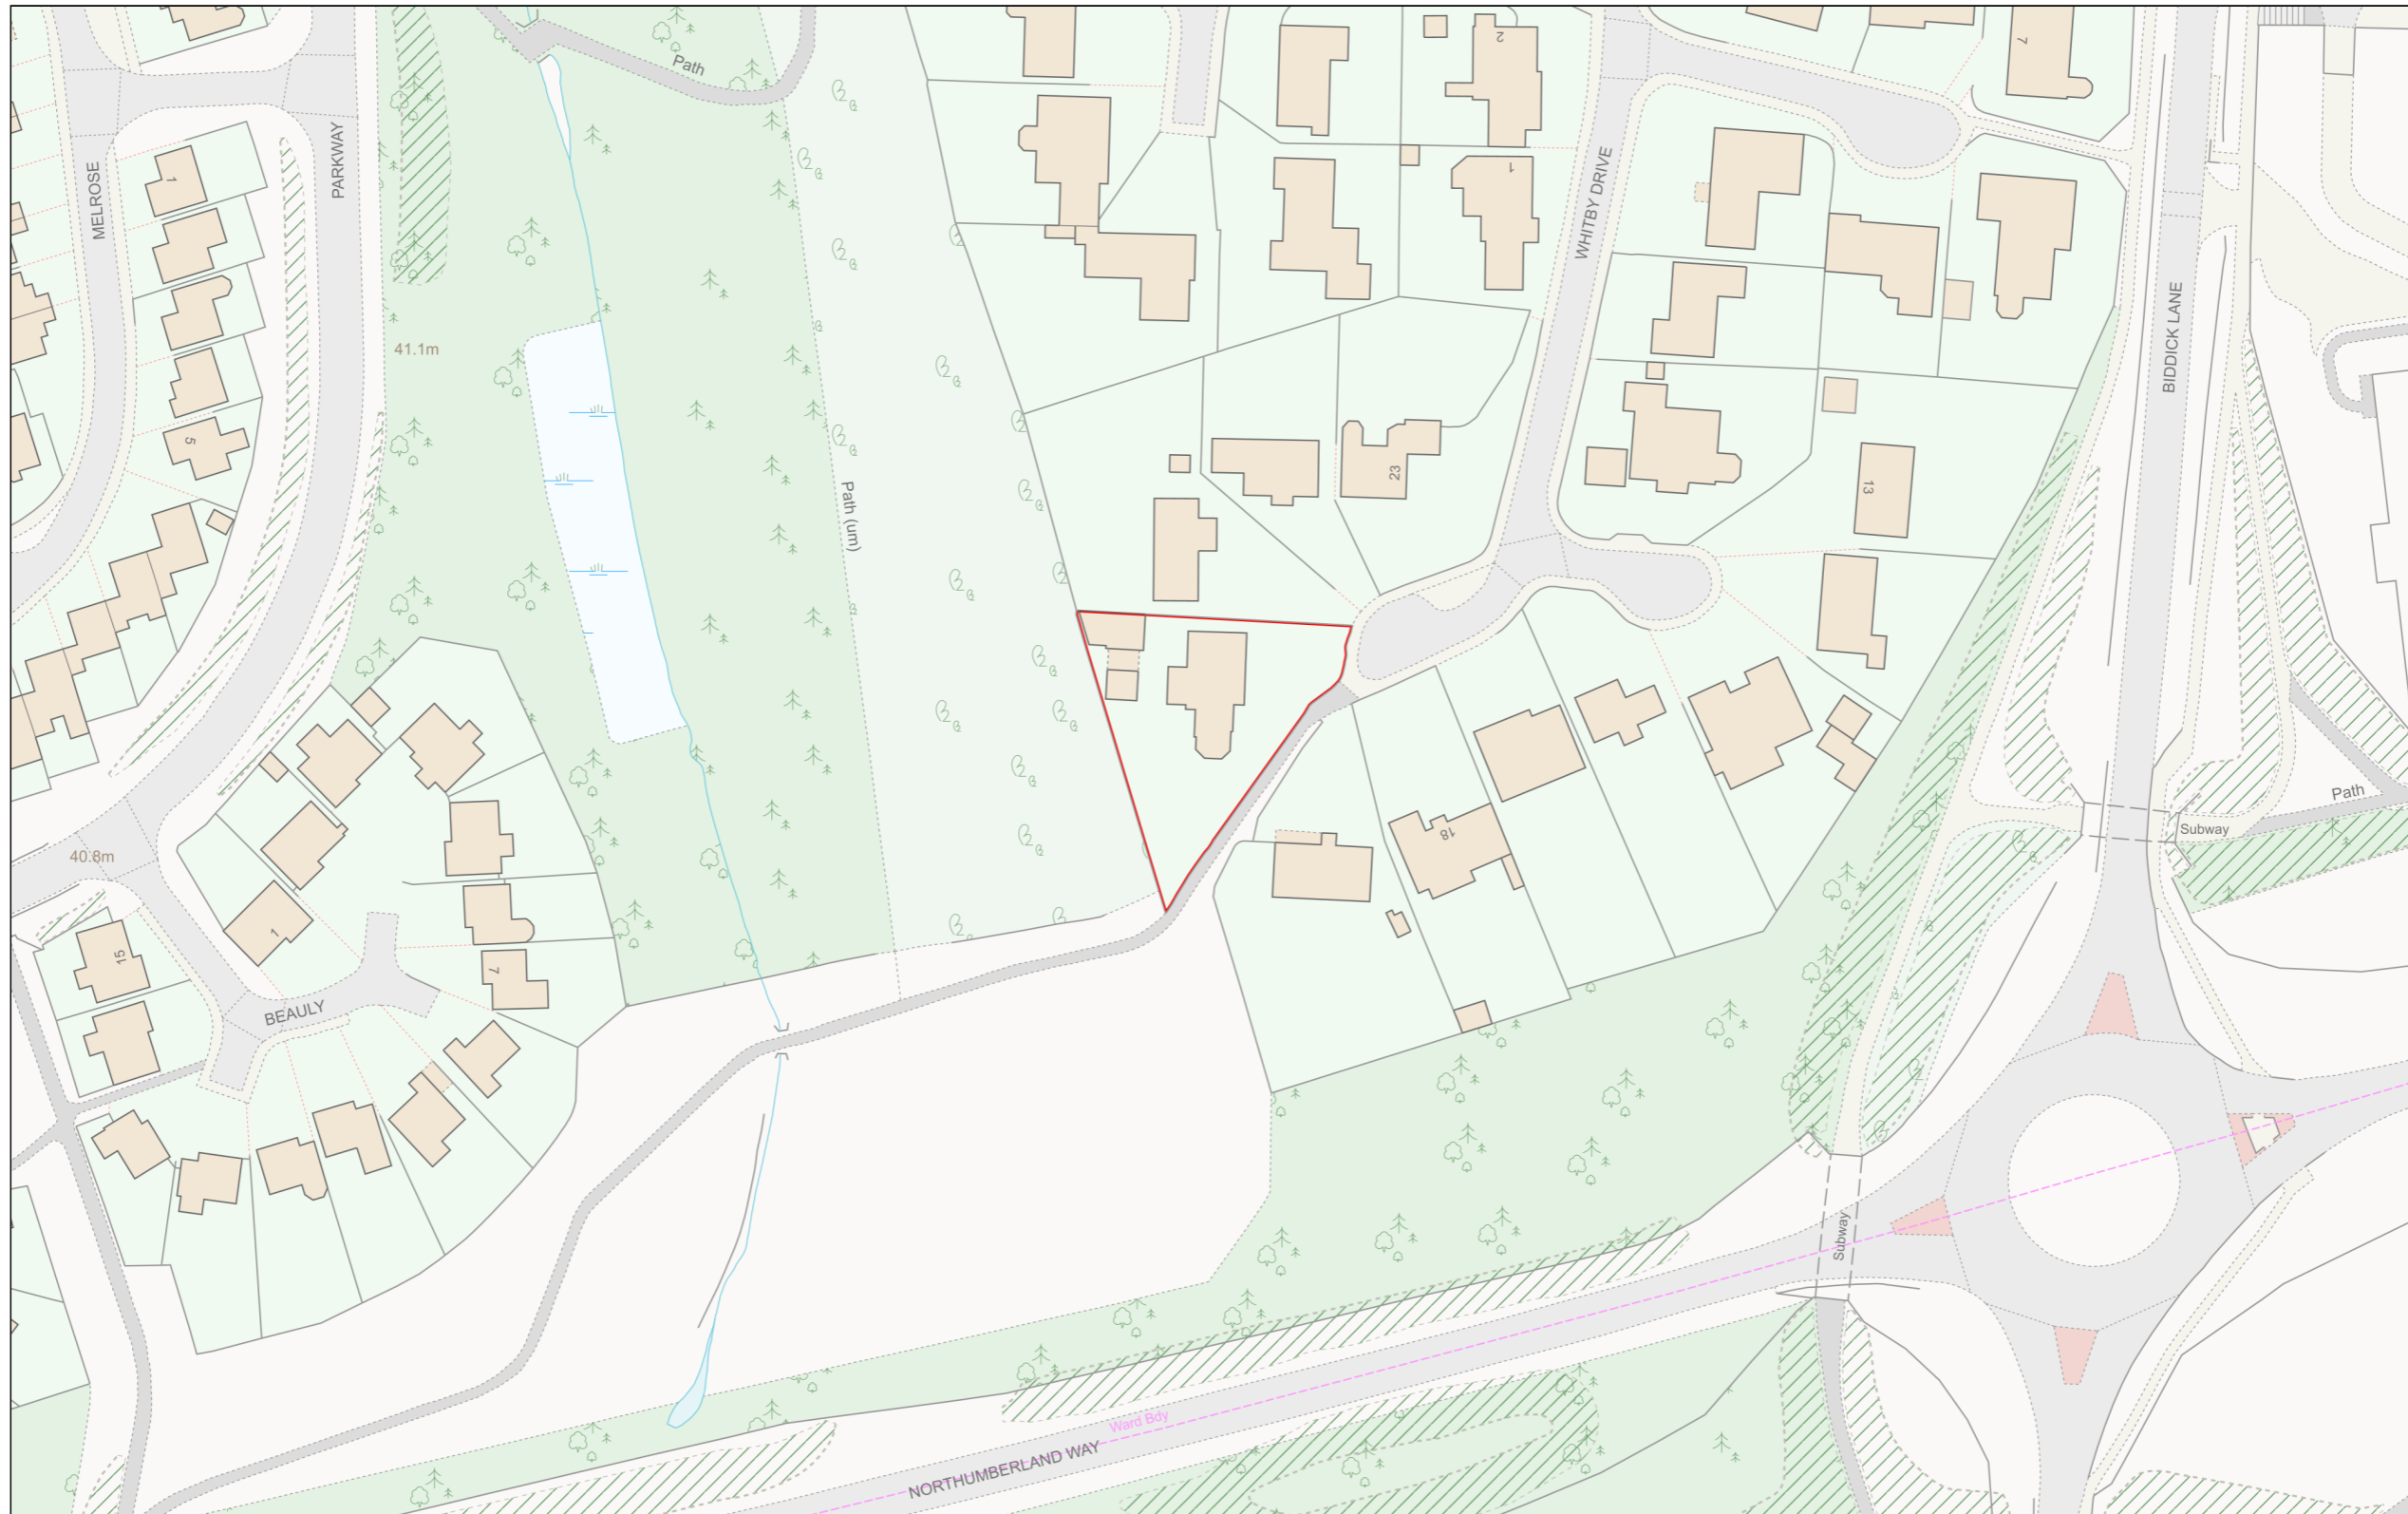

Location Plan

Site Address: 20, Whitby Drive, Biddick, Washington, NE38 7NW

Date Produced: 16-Nov-2023

Scale: 1:1250 @A3

Planning Portal Reference: PP-12609021v1