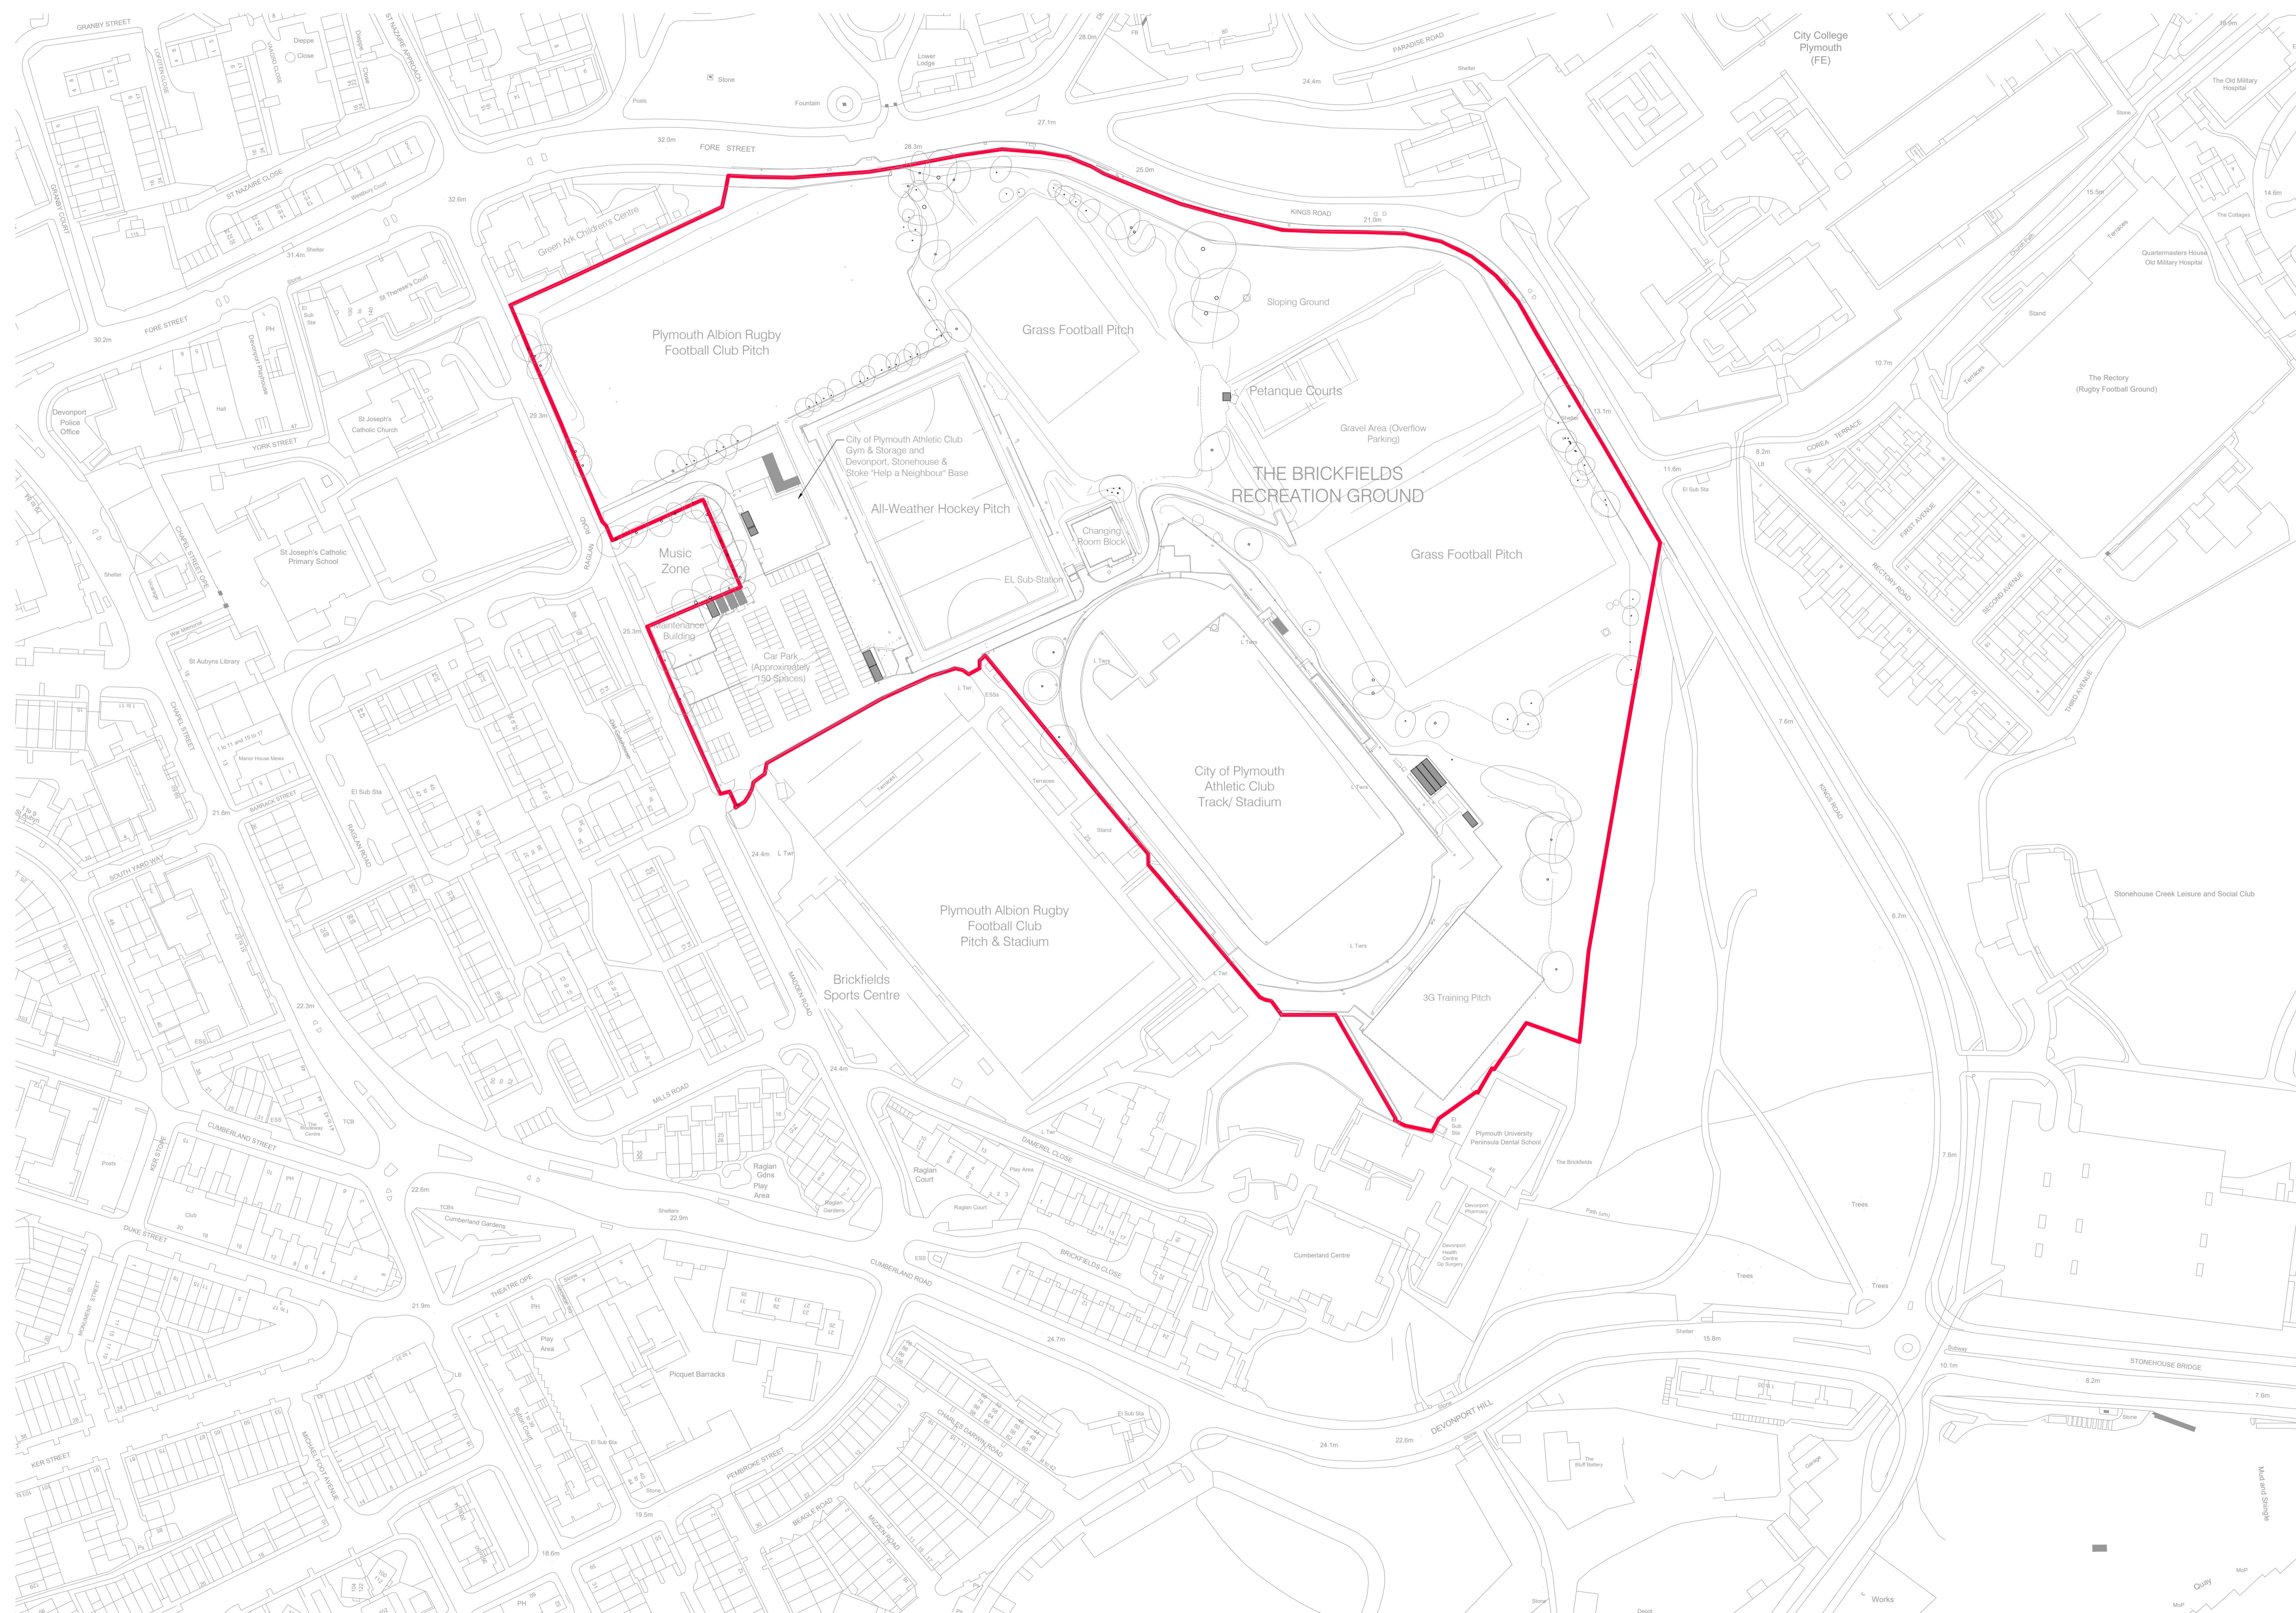

**KEY**  
 Planning Application Boundary  
 Area 94,384 m<sup>2</sup> / 9.44 Ha

C	Issued for planning.	Date 10/11/2023
Rev.	Description	
Client & Project		
Plymouth Argyle Football Club Training Academy & The Brickfields Recreational Ground		
Document Title		
Location Plan		

Project Stage	Purpose	Scale
RIBA 3	Planning	1:1250 @ A1
Document Reference:	Revision	Status
2340-NVB-XX-XX-D-L-2140	C	S4