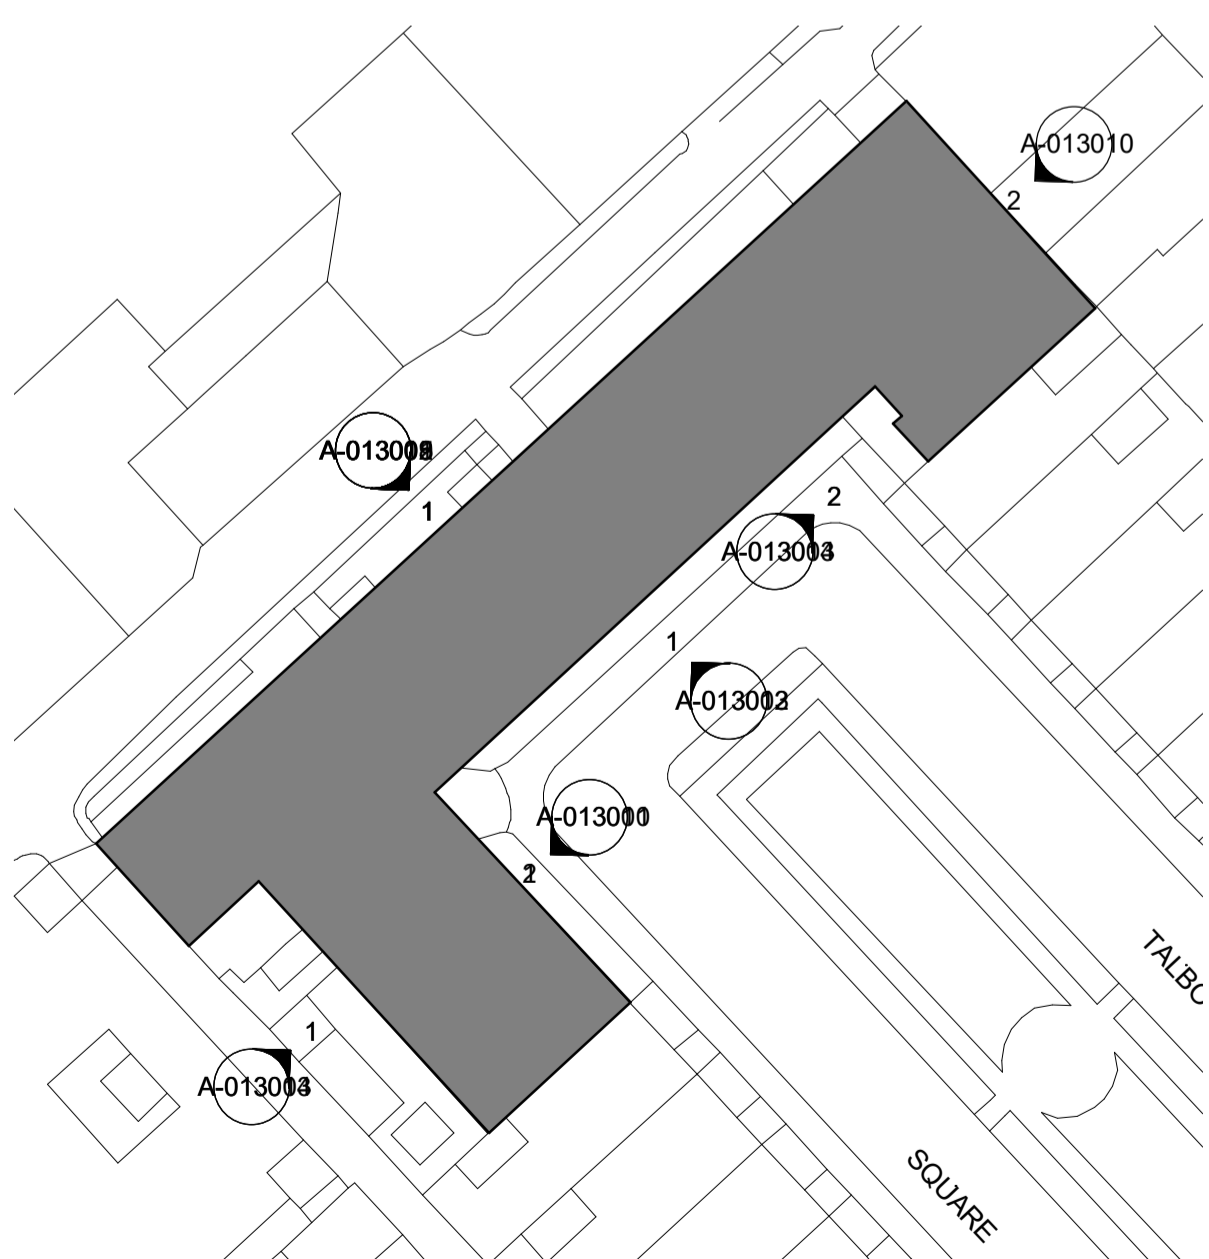

Rev	Date	Drawn By	Checked By	Rev	Date	Revision Notes	Drawn By	Checked By	Rev	Date	Revision Notes	Drawn By	Checked By	Drawing Status:	Suitability:	Drawing No:	Rev:		
P01	02/11/23	GH	JC											PLANNING	SO	CVP-FBA-XX-XX-DR-A-013011	P02		
P02	01/03/24	GH	JC											CITI VIEW @ PADDINGTON	3995				
														Drawing Title:		© Drawing & Design Copyright of:			
														NORTH WEST ELEVATION - PROPOSED PLANT		FAULKNERBROWNS ARCHITECTS			
														Date:	Scale:	Drawn By:	Checked By:		
														OCT 2023	As indicated	GH	JC	FaulknerBrowns LLP 20300 House Northumbrian Way Killingworth Newcastle upon Tyne NE12 6QW T+440191 2683007 F+440191 2478132