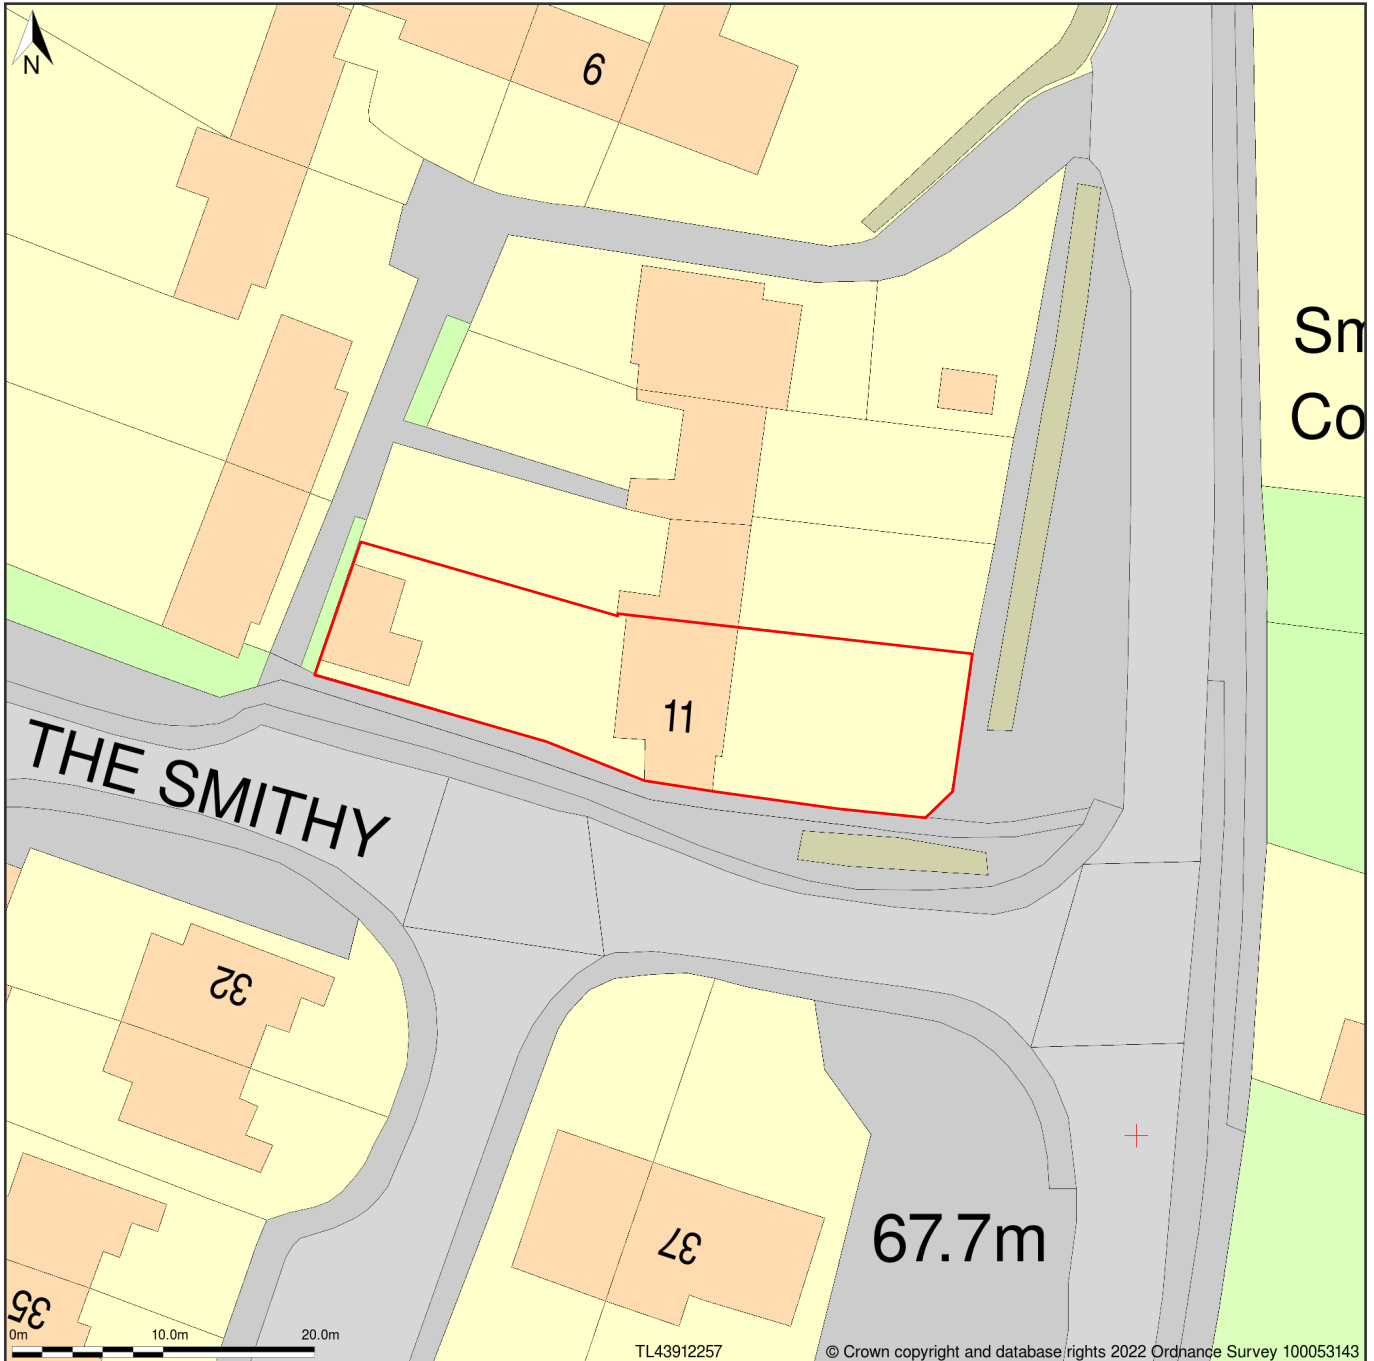

11, The Smithy, Little Hadham, Hertfordshire, SG11 2DA

Block Plan shows area bounded by: 543865.08, 222533.96 543955.08, 222623.96 (at a scale of 1:500), OSGridRef: TL43912257. The representation of a road, track or path is no evidence of a right of way. The representation of features as lines is no evidence of a property boundary.

Produced on 8th Jan 2022 from the Ordnance Survey National Geographic Database and incorporating surveyed revision available at this date. Reproduction in whole or part is prohibited without the prior permission of Ordnance Survey. © Crown copyright 2022. Supplied by <https://www.buyaplan.co.uk> digital mapping a licensed Ordnance Survey partner (100053143). Unique plan reference: #00696461-82F905