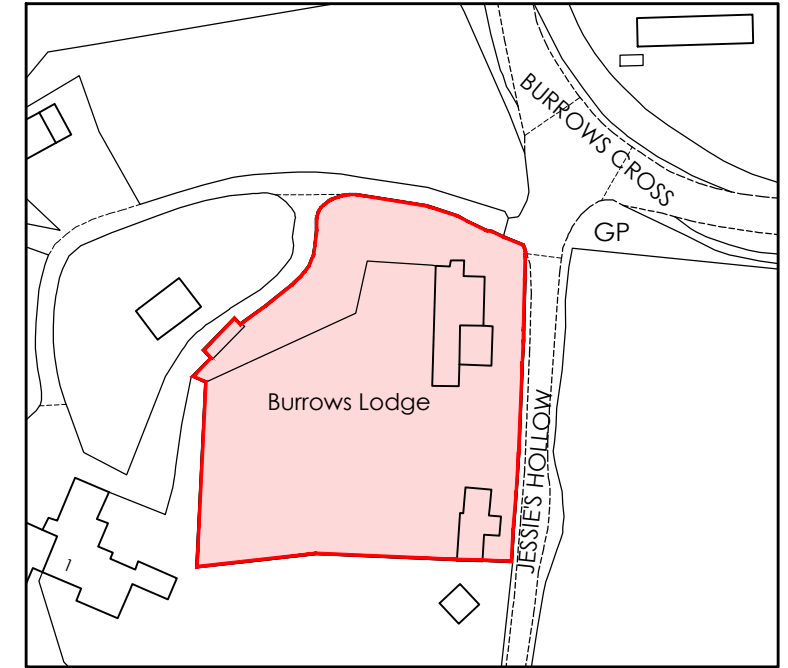

Block Plan

Site Location Plan

Ordnance Survey, (c) Crown Copyright
2024. All rights reserved. Licence number
100022432

B	22/04/24	Drawing identified as 'Existing & Proposed'.	
A	03/04/24	Red line perimeter added to site.	
Project			
Burrows Cross Lodge			
Jesses Hollow, Shere			
Guildford, GU5 9QF			
Drawing Title			
Existing & Proposed			
Site Location & Block Plans			
Scale	Date	Drawing Ref.	Rev
1:500 & 1:1250 @ A3	Feb 2024	B24-1499-E-001	B