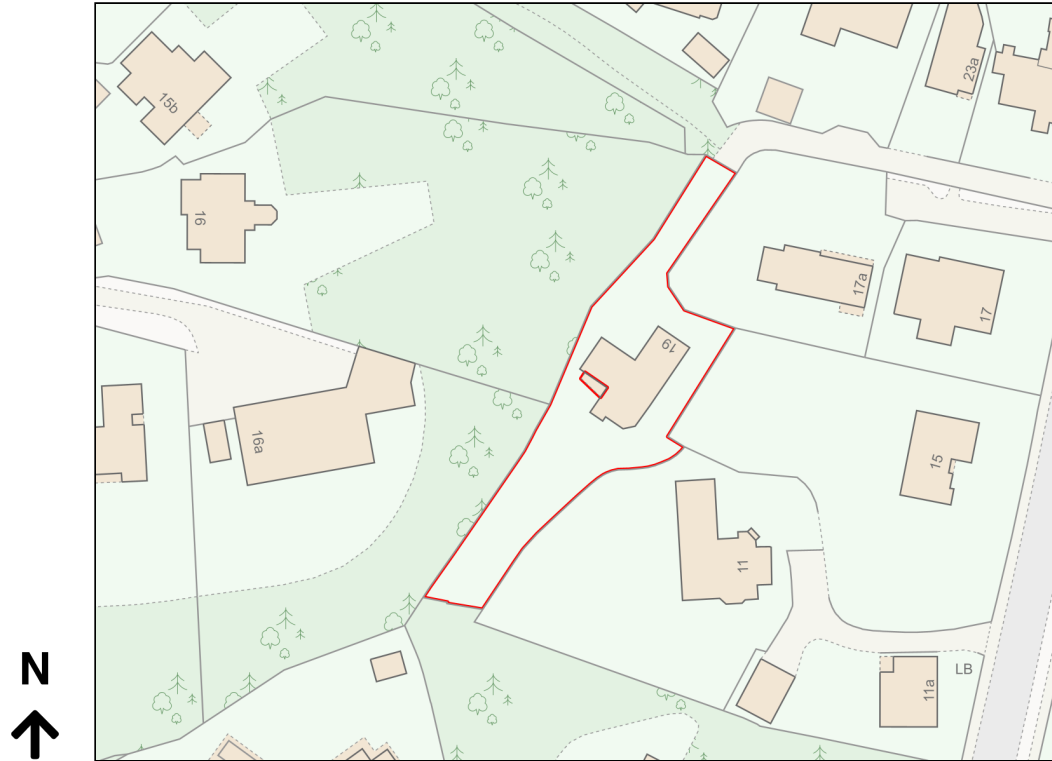

# Location Plan

Site Address: Bay Tree House, 19, Bingham Avenue, Poole, BH14 8ND

Date Produced: 17-Apr-2024

Scale: 1:1250 @A4

Planning Portal Reference: PP-12986471v1