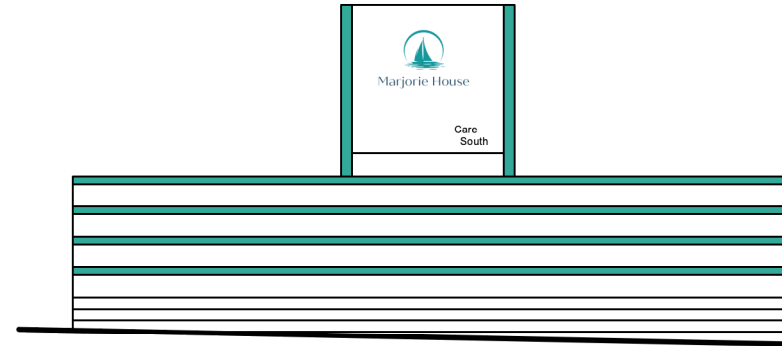

CGI render of main entrance

site plan_scale 1:5000

1 Elevation from entrance drive
Scale: 1:50

2 Elevation from kerbside
Scale: 1:50