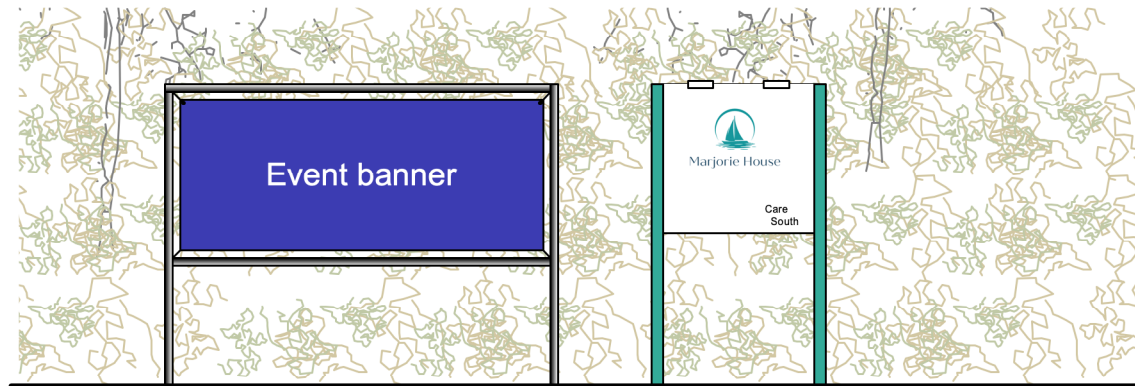

CGI render of main entrance

site plan_scale 1:5000

1 Elevation from entrance drive
Scale: 1:50

2 Elevation from kerbside
Scale: 1:50