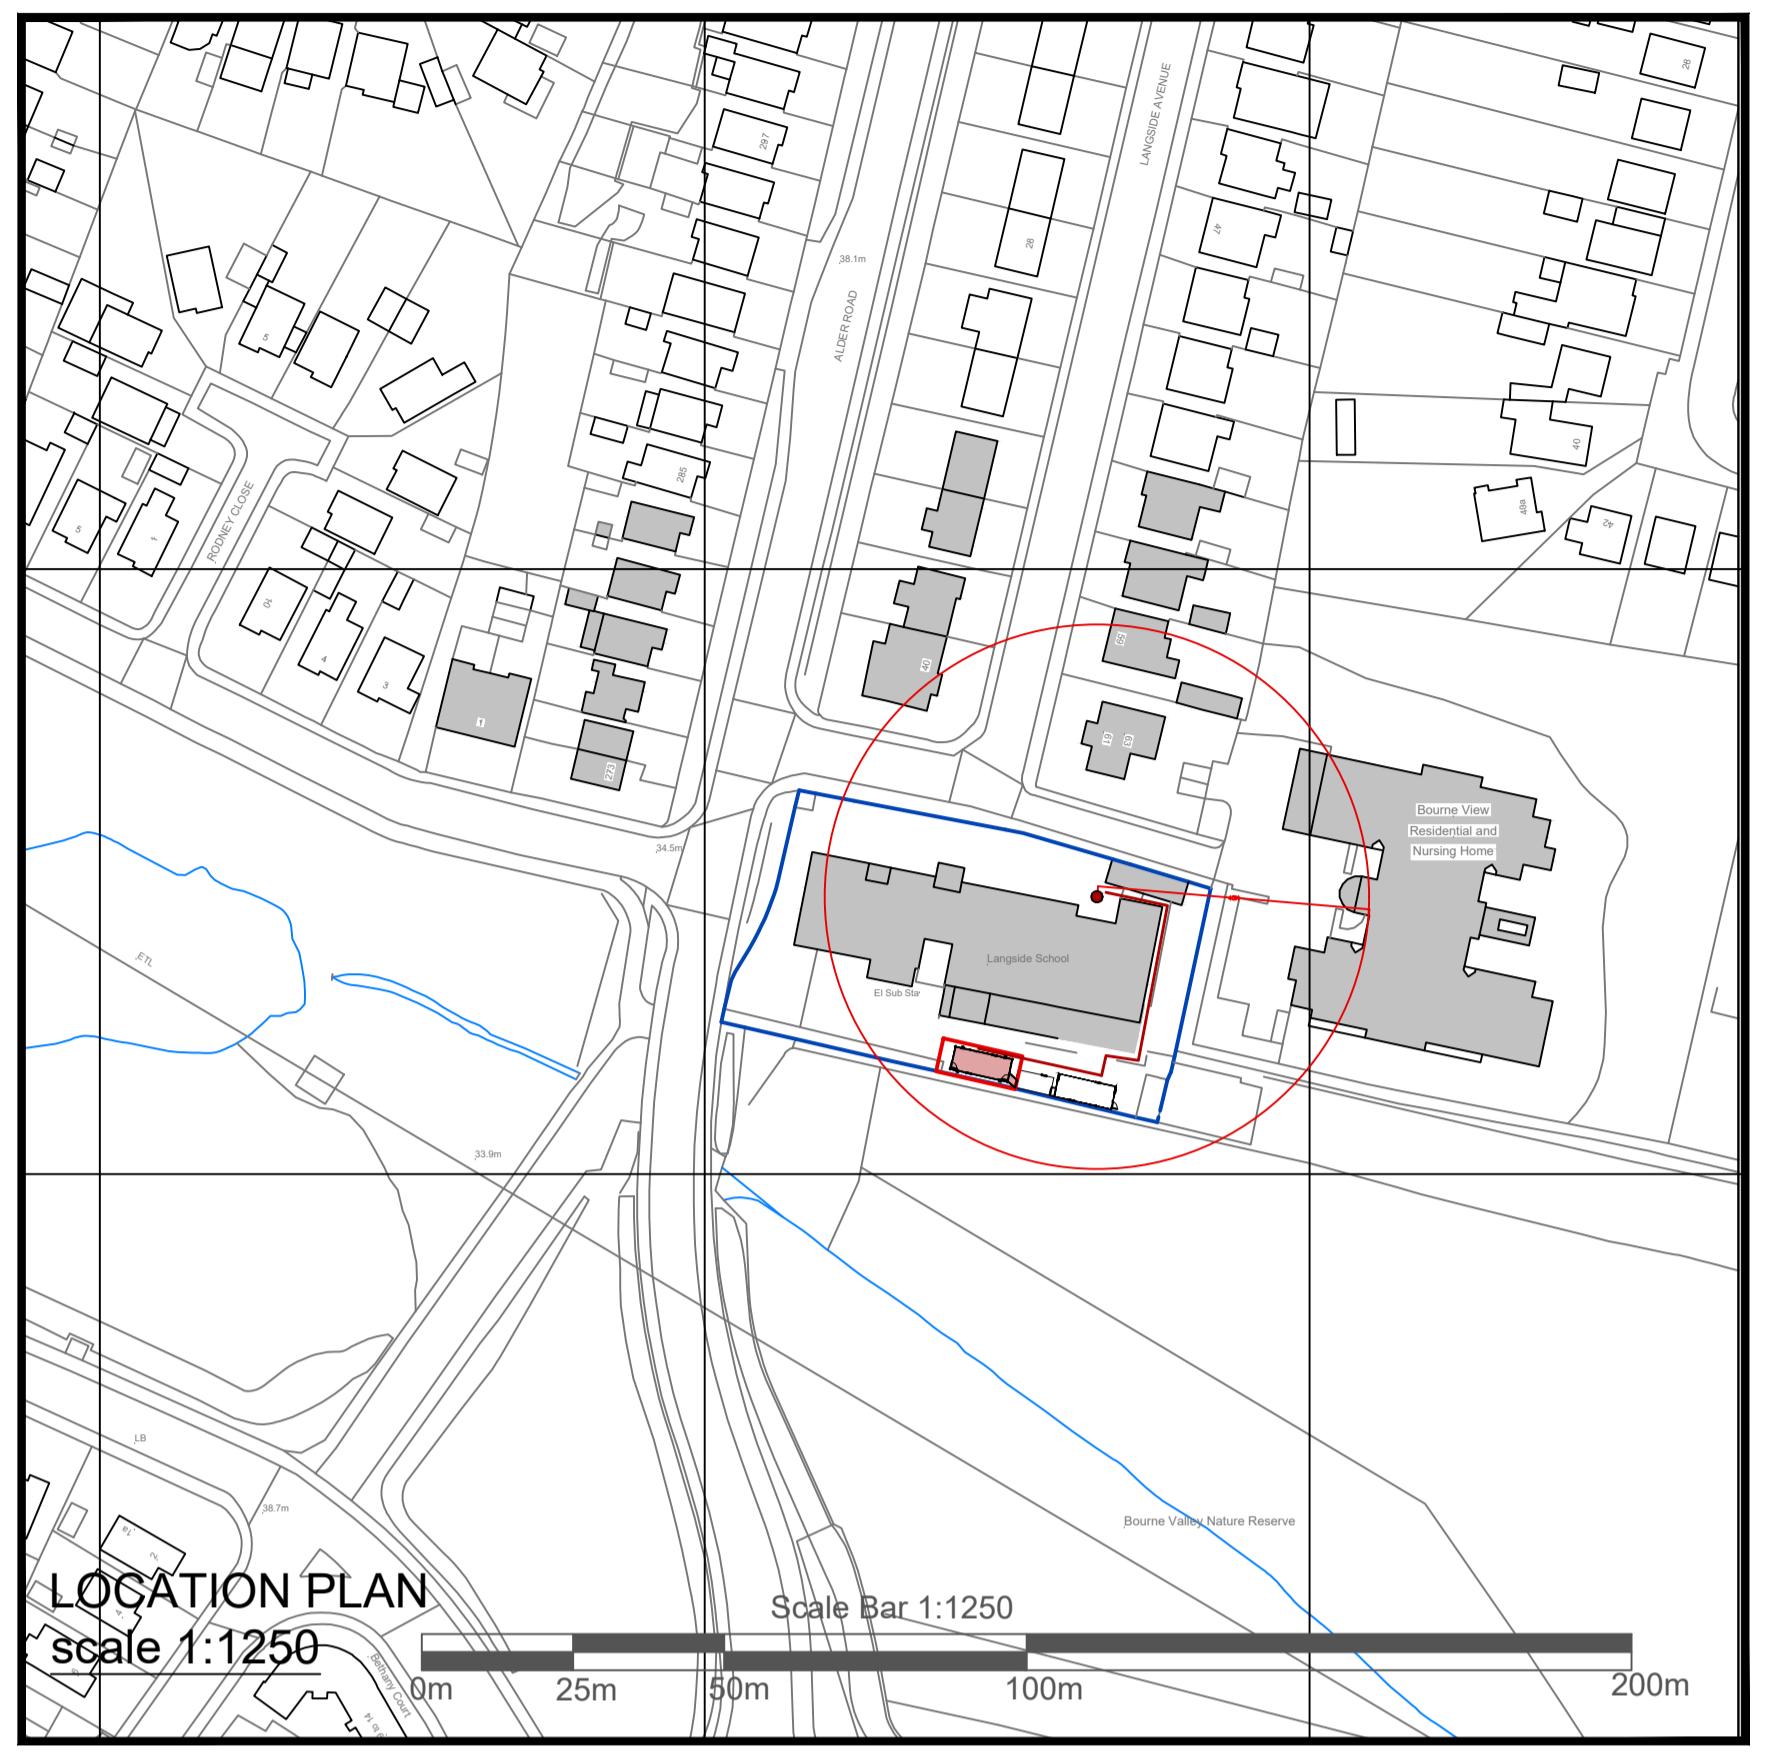

Proposed location of single storey Portakabin Building.

© Crown Copyright 2006
 Reproduction in whole or in part is prohibited without the prior permission of Ordnance Survey.

Title
Proposed Location & Block Plan

Langside School
 Langside Avenue
 Poole
 BH12 5BN

Date: 12th March 2024

Scale : 1:200 & 1:1250 @ A1

Drawing Number
 LS420059498E NM Rev A

NOTES:
 - Site plan is based on existing Ordnance Survey information
 - Responsibility is not accepted for errors made by others in scaling from this drawing. Contractors must check all dimensions on site. Discrepancies must be reported to the drawing owner before proceeding.

KEY:
 - Application Boundary
 - Area owned by client but not in application

Rev.	Date	Notes

Portakabin Limited 2000
 This drawing is the property of Portakabin Limited, it must not be copied or reproduced or divulged to anyone without written permission.