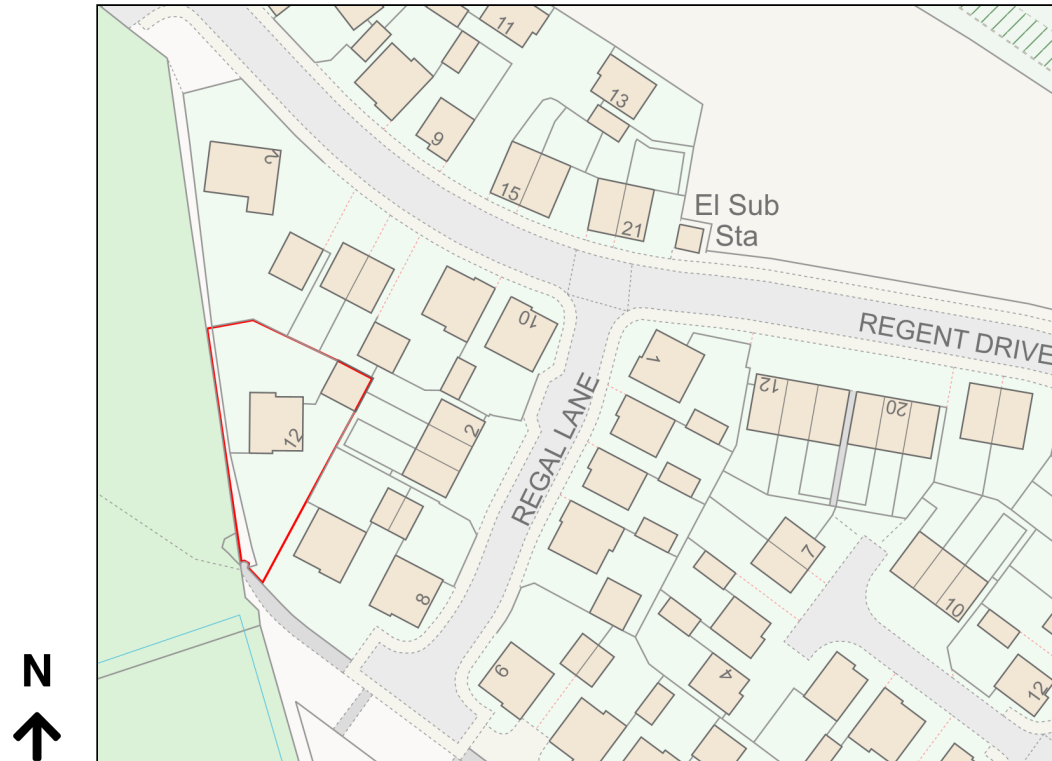

Location Plan

Site Address: 12, Regal Lane, Long Hanborough, OX29 8FZ

Date Produced: 31-Mar-2024

Scale: 1:1250 @A4

Planning Portal Reference: PP-12940852v1