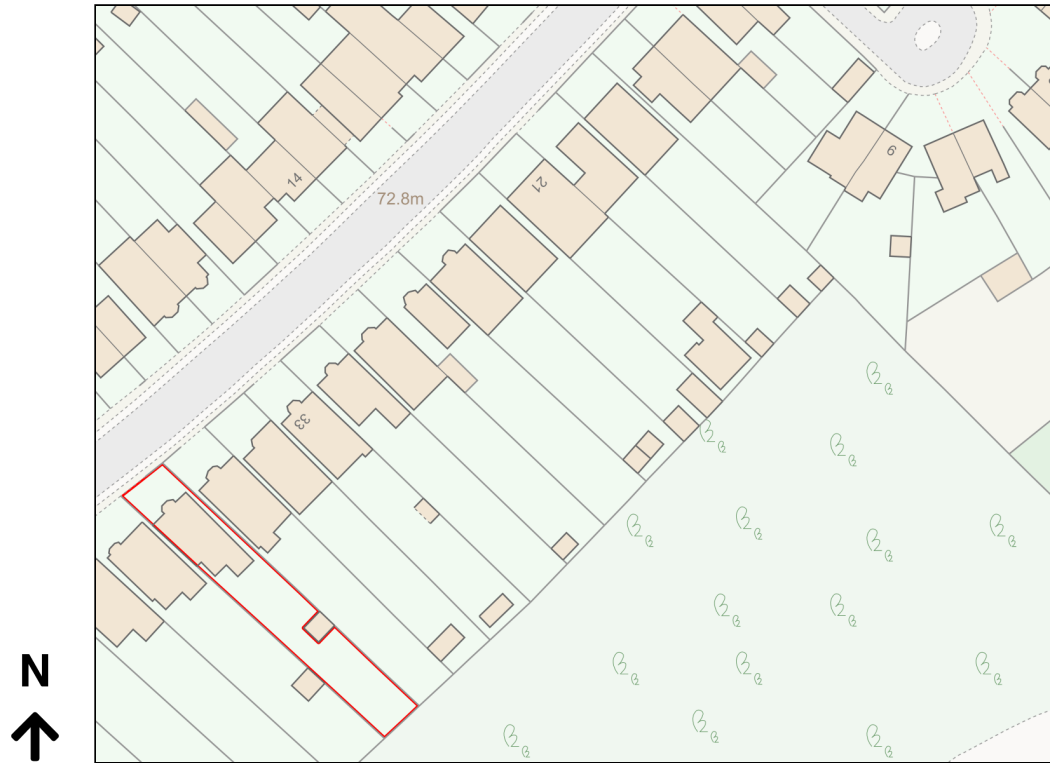

Location Plan

Site Address: 39, Frankland Road, Croxley Green, WD3 3AS

Date Produced: 09-Apr-2024

Scale: 1:1250 @A4

Planning Portal Reference: PP-12965868v1