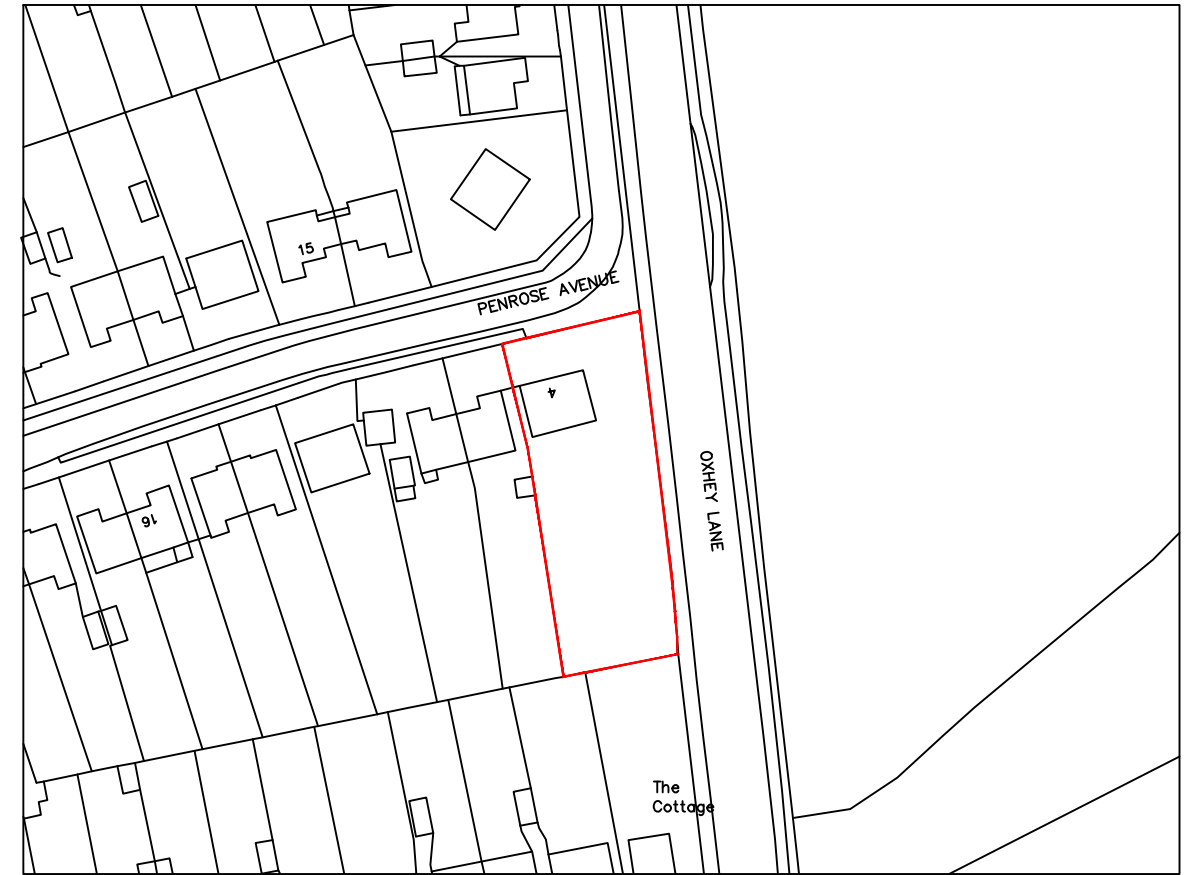

SCALE 1:500
METRES

SITE BLOCK PLAN

SCALE 1:1250
METRES

LOCATION MAP

CLIENT 	SITE 4 Penrose Ave, Watford WD19 5AD	Date: 11.04.2024	
DRAWING NO: 20232185.3PA109	DRAWING TITLE OS MAP, LOCATION MAP	Scale @ A3: AS SHOWN	
		Revision: P03	