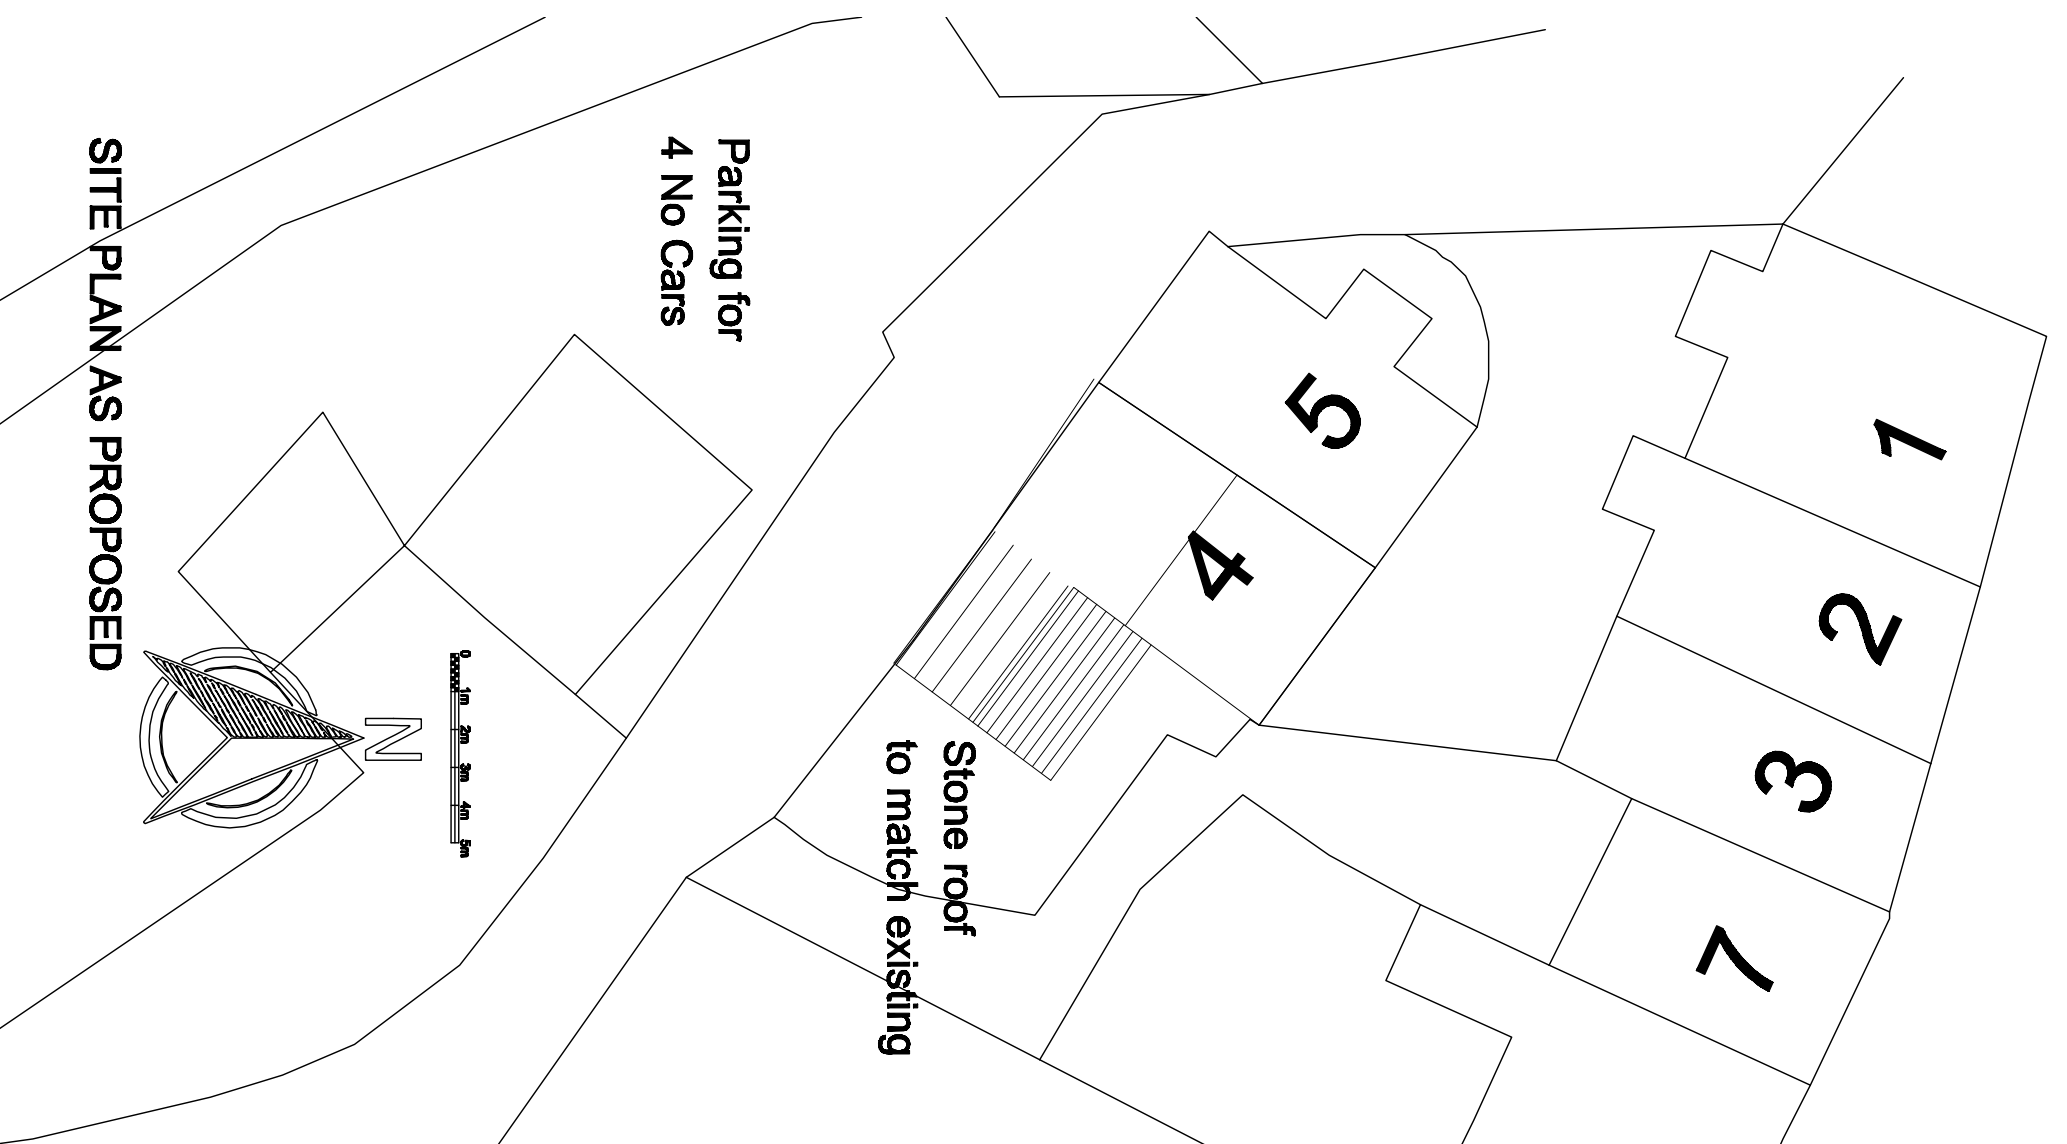

SITE PLAN AS EXISTING

SITE PLAN AS PROPOSED

Drawn By

PLANZ
K. MYHRE

Drawing number

2024-07-004

revision

Scale

1:200 @ A3

Mob : 07712 409024
Email : planz@kiforma.com