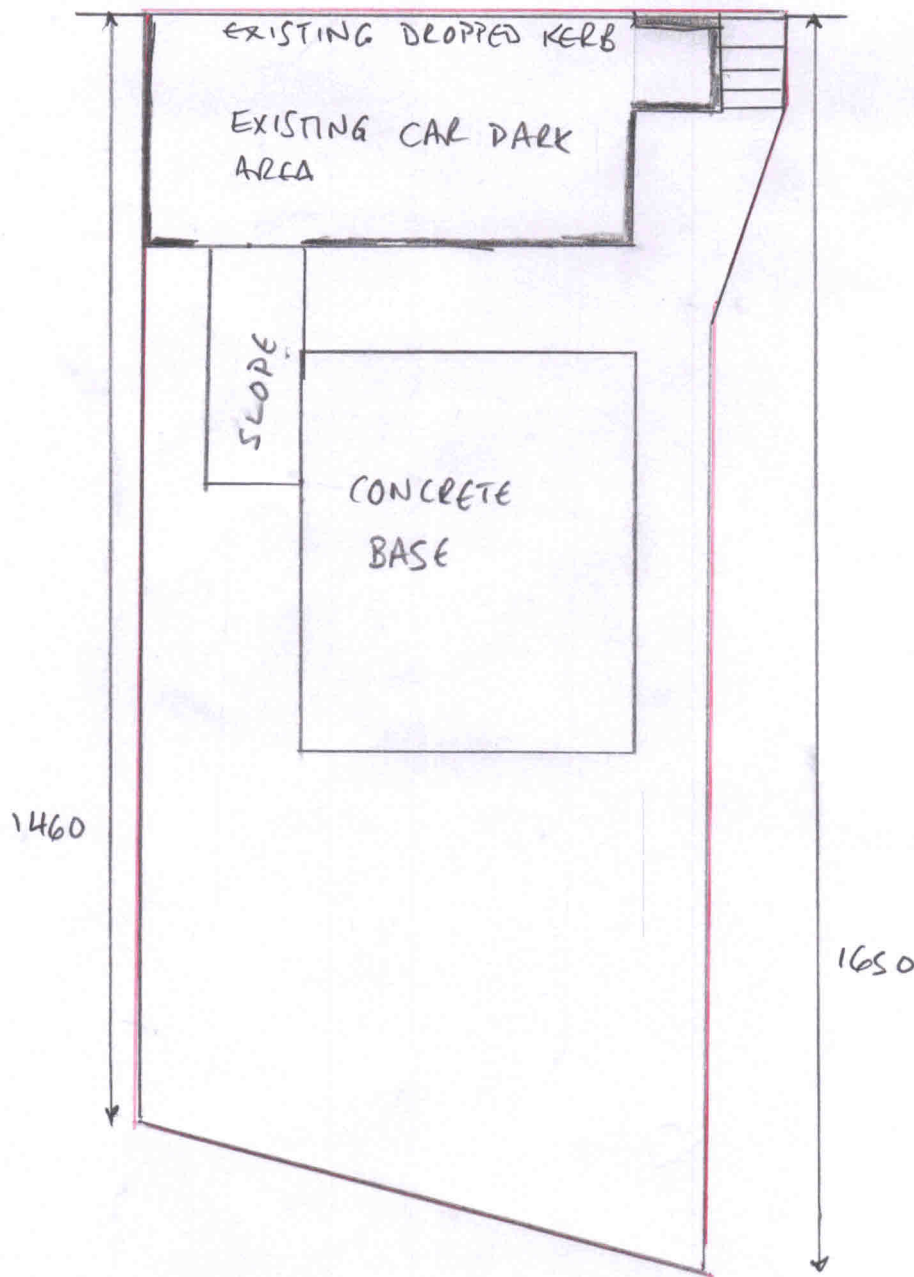

SITE PLAN

PLAN OF EXISTING GARDEN LAYOUT  
FOR FLAT D, CHURCH HOUSE, CASTLE STREET

JOHNSHAVEN DD10062

CASTLE STREET

REF:

APP/2024/0612

SCALE 1:100

ALL MEASUREMENTS IN CM