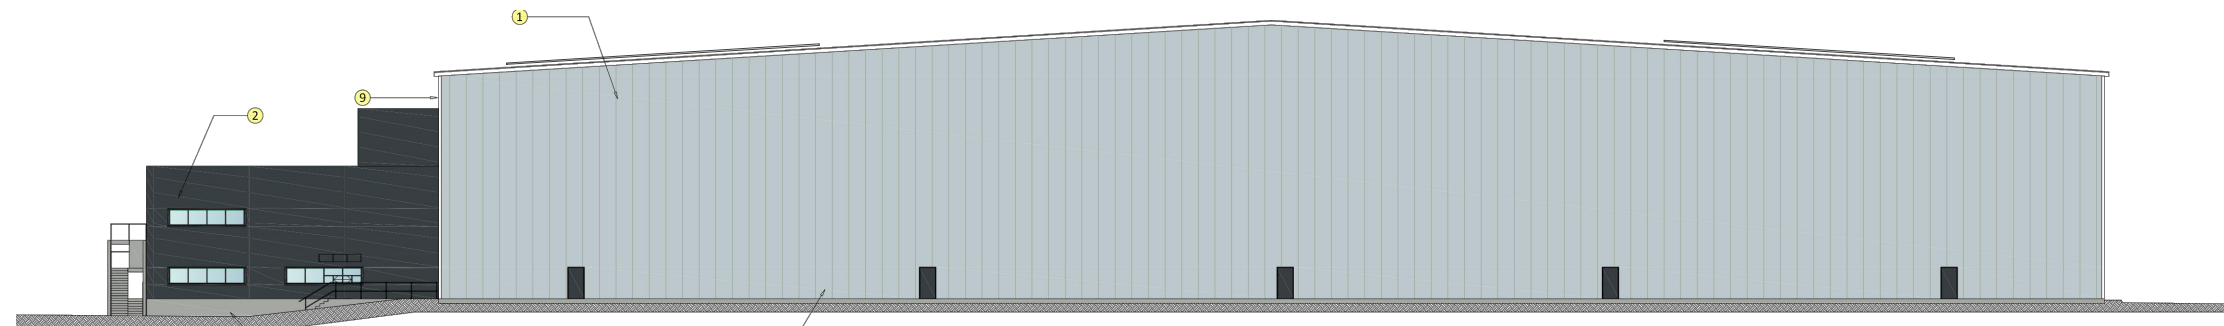

North East Elevation

North West Elevation

South East Elevation

South West Elevation

Client: Farmfoods Limited
 Project: 7 Greens Road
 Blairlinn
 Cumbernauld
 Glasgow
 G67 2TU

Title: Existing Elevations - Distribution Warehouse

Scale: 1:500 @ A3
 Date: March 2024

Dwg. No: 24_157.01 - 10
 Rev: