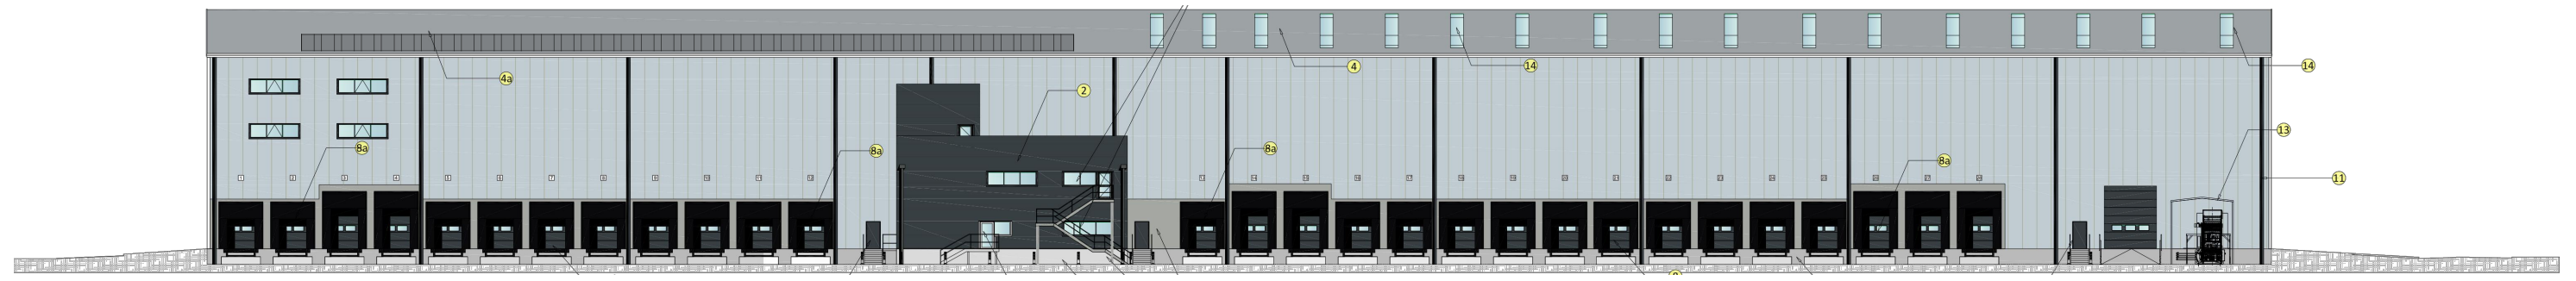

North East Elevation

North West Elevation

South East Elevation

South West Elevation

Client: Farmfoods Limited
 Project: 7 Greens Road
 Blairlinn
 Cumbernauld
 Glasgow
 G67 2TU

Title: Existing Elevations - Distribution Warehouse

Scale: 1:500 @ A3
 Date: March 2024

Dwg. No: 24_157.01 - 10
 Rev: