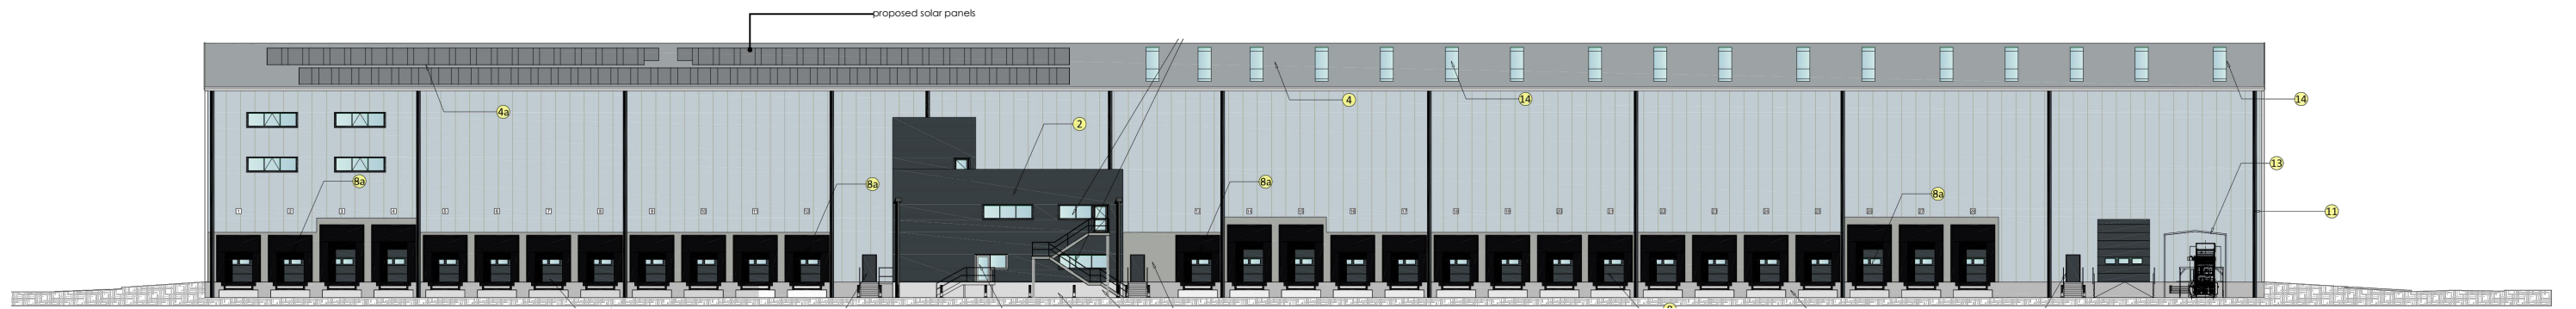

North East Elevation

North West Elevation

South East Elevation

South West Elevation

Client: Farmfoods Limited
 Project: 7 Greens Road
 Blairlinn
 Cumbernauld
 Glasgow
 G67 2TU

Title:
 Proposed Elevations - Distribution Warehouse

Scale: 1:500 @ A3
 Date: March 2024

Dwg. No: 24_157.01 - 11
 Rev: