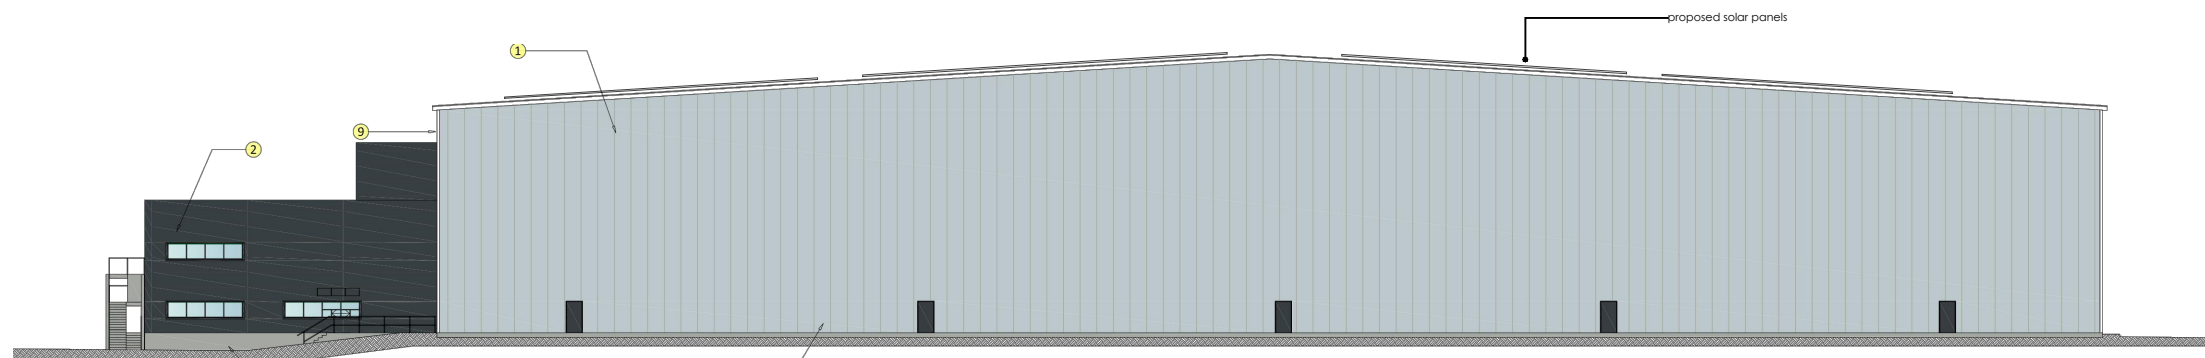

North East Elevation

North West Elevation

South East Elevation

South West Elevation

Client: Farmfoods Limited
 Project: 7 Greens Road
 Blairlinn
 Cumbernauld
 Glasgow
 G67 2TU

Title:
 Proposed Elevations - Distribution Warehouse

Scale: 1:500 @ A3
 Date: March 2024

Dwg. No: 24_157.01 - 11
 Rev: