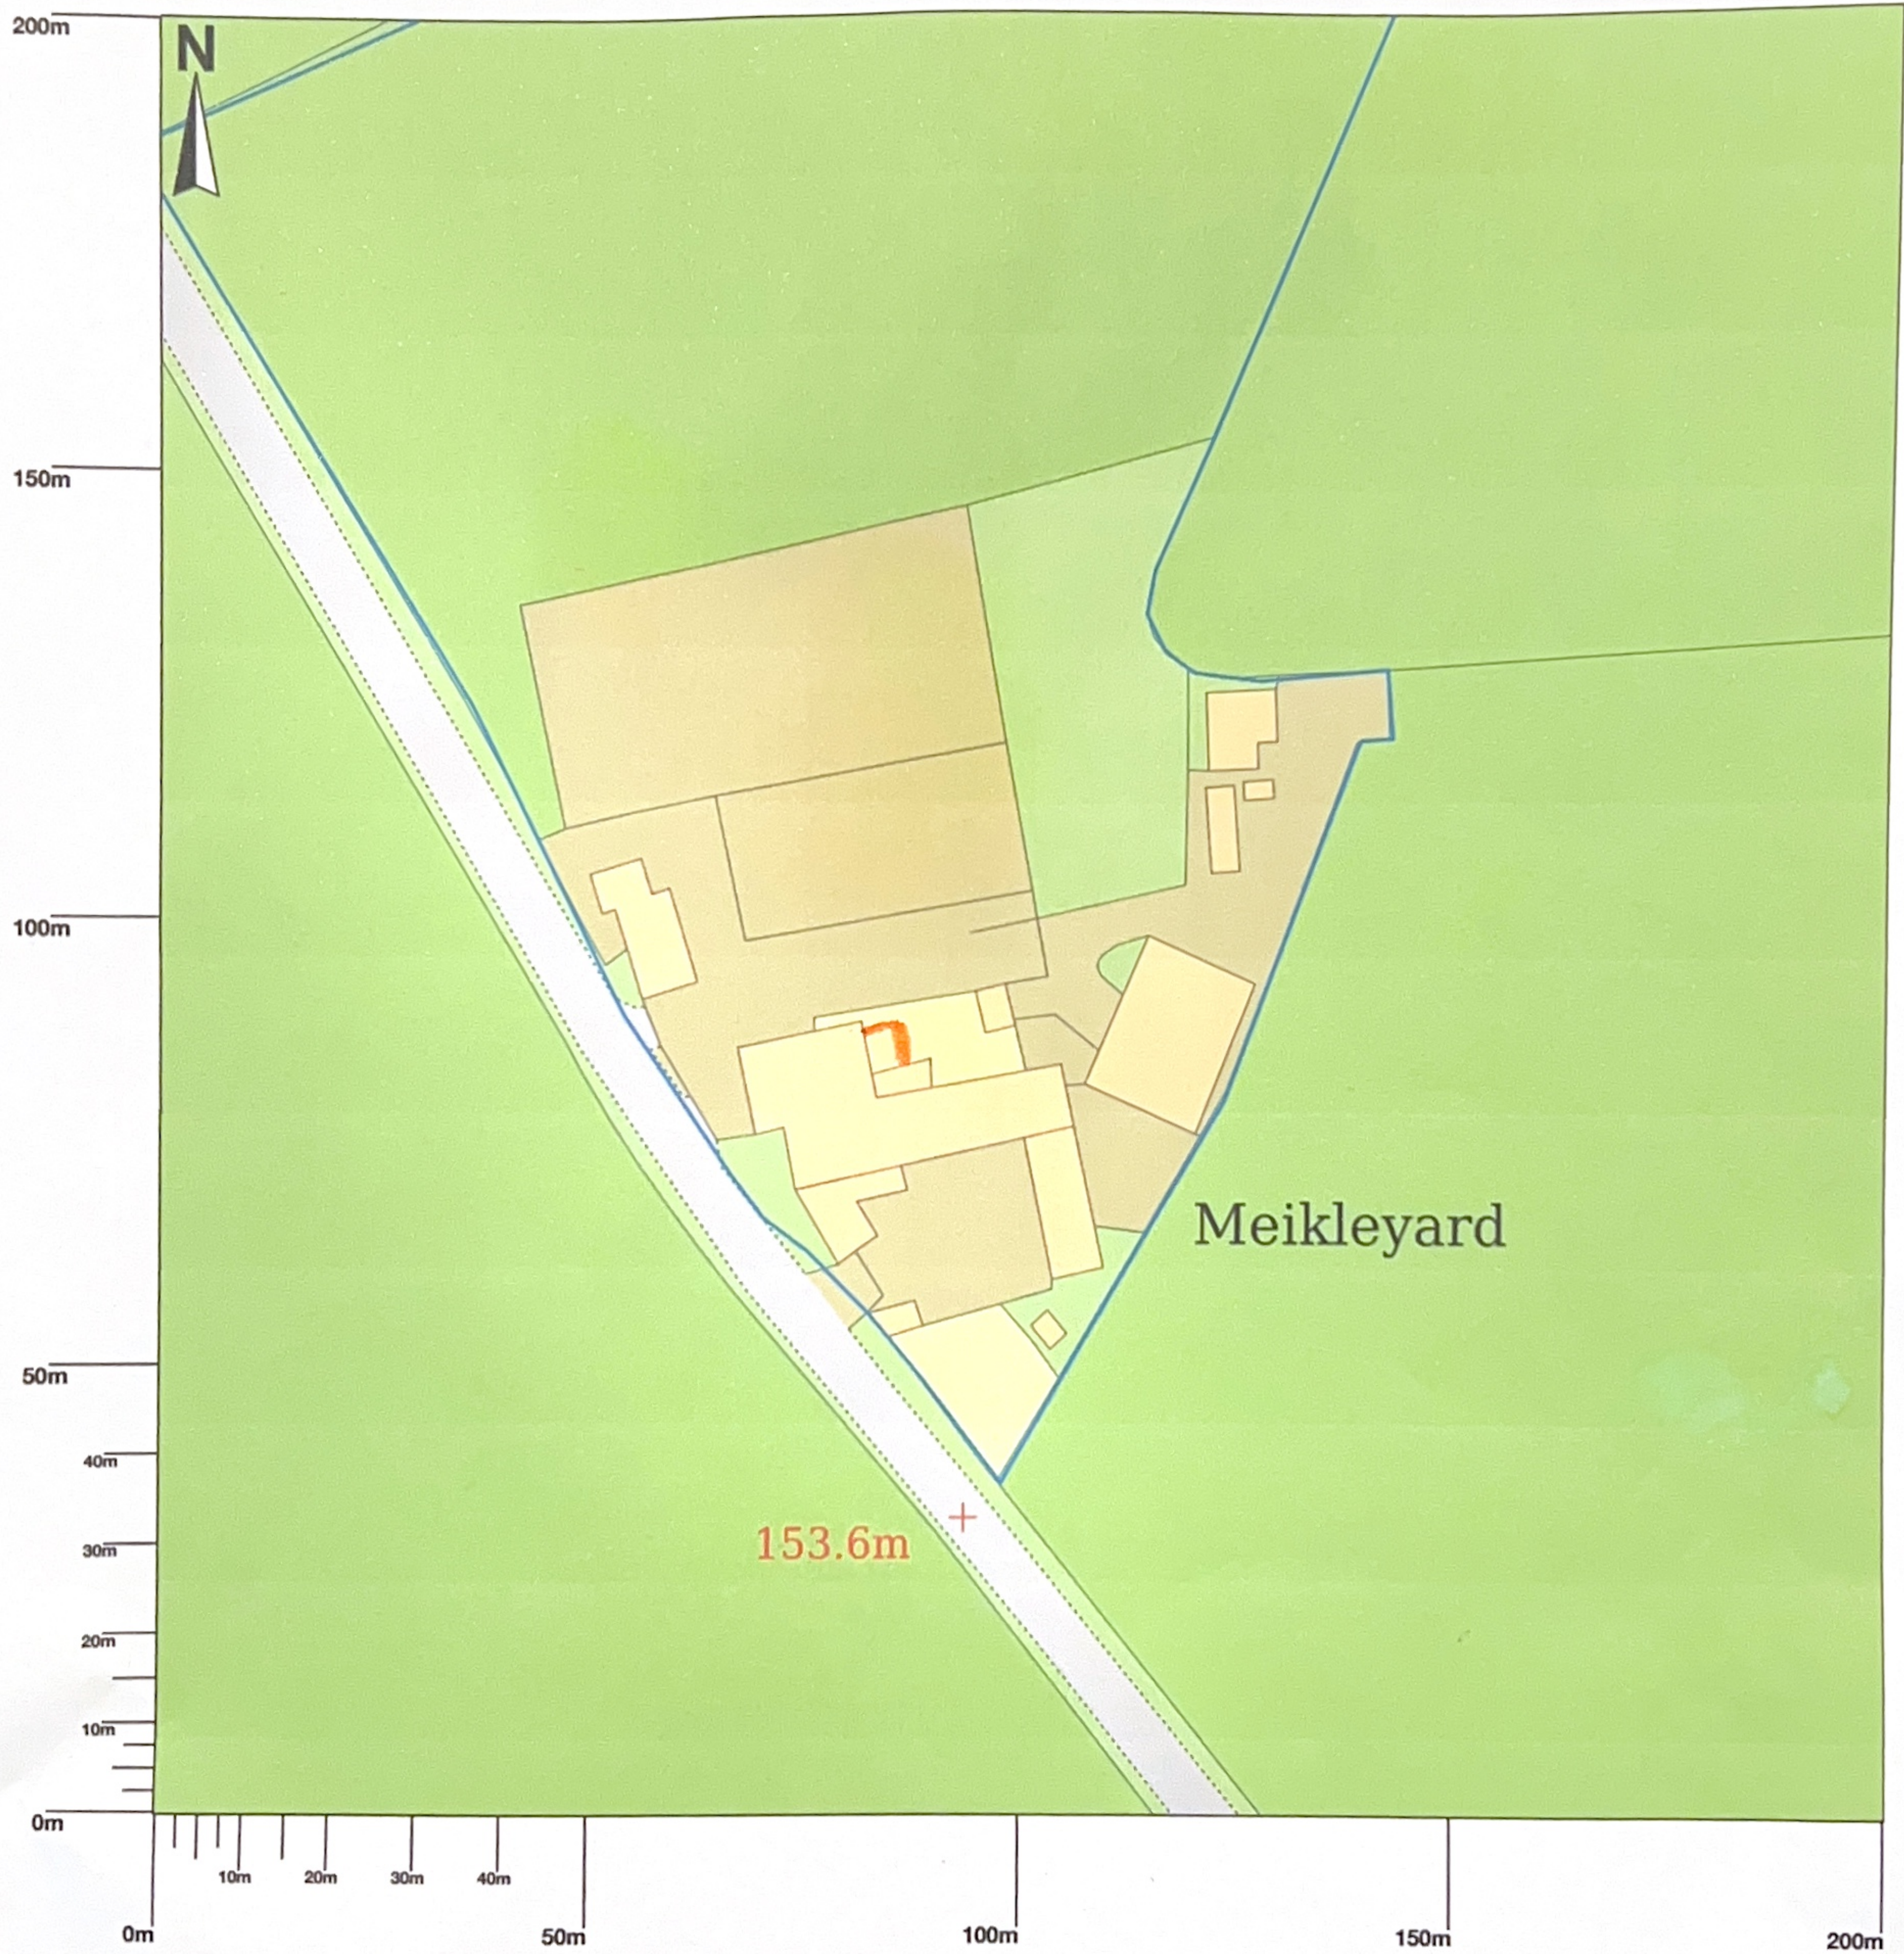

**UK
Planning
Maps**

Meikleyard Farm, Galston, KA4 8NN

© Crown copyright and database rights 2023 OS 100054135. Map area bounded by: 251388,632283 251588,632483. Produced on 10 October 2023 from the OS National Geographic Database. Supplied by UKPlanningMaps.com. Unique plan reference: p4e/uk/1012044/1365309