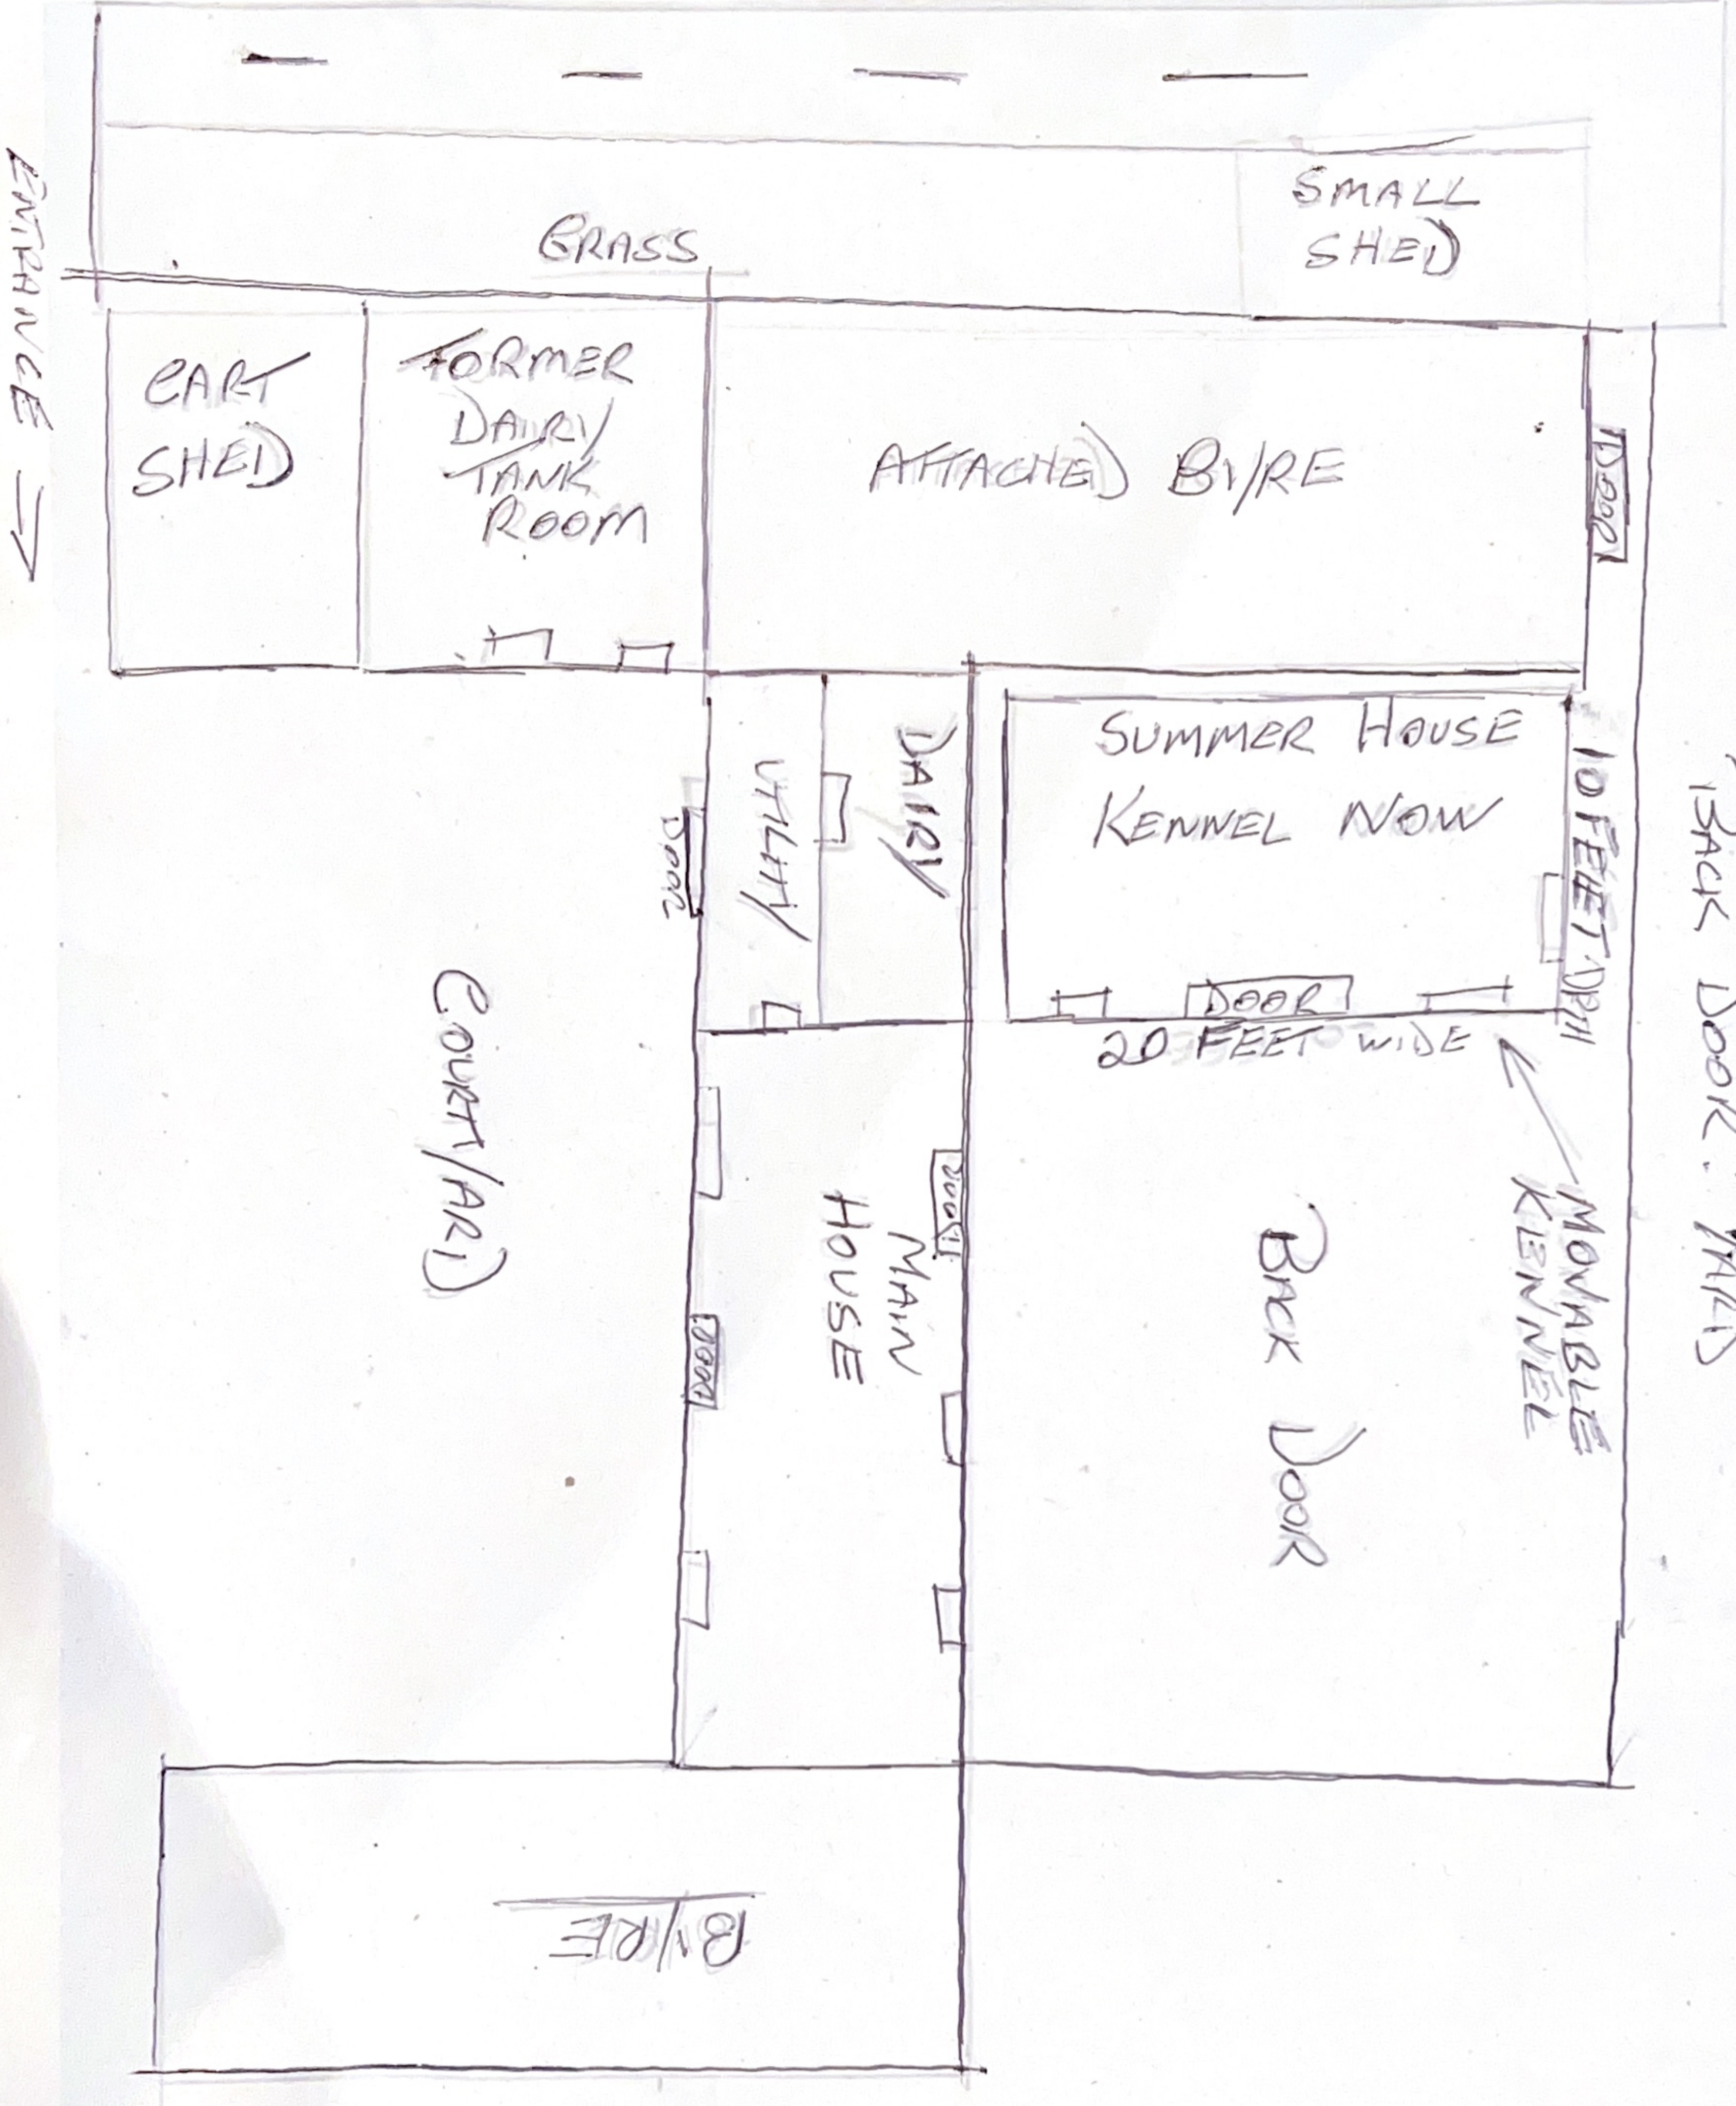

BACK DOOR: YARD

ENTRANCE →

GRASS

SMALL SHED

CART SHED

FORMER DAIRY TANK ROOM

ATTACHED BYRE

DOOR

COURT/YARD

DAIRY

UTILITY

DOOR

SUMMER HOUSE KENNEL NOW

10 FEET DEEP DOOR

20 FEET WIDE

MOVABLE KENNEL

BACK DOOR

MAIN HOUSE

DOOR

DOOR

DOOR

BYRE