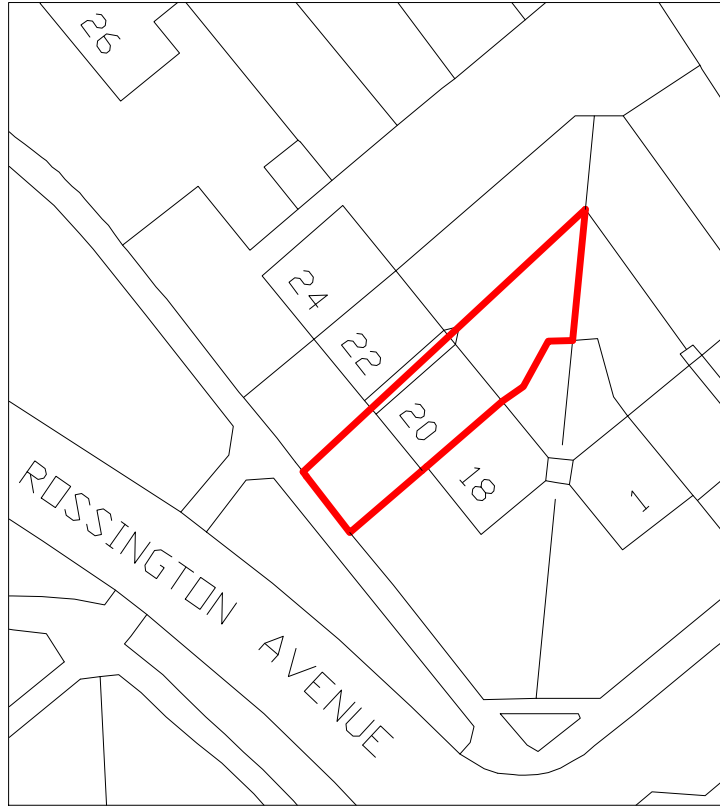

**Location Plan**  
Scale 1:1250

**Block Plan**  
Scale 1:500

	<b>Project:</b> 20 Rossington Avenue, Borehamwood, WD6 4JY	<b>Title:</b> Block plan Location plan	<b>Scale:</b> 1:500/1250 @ A4 <b>Date:</b> January 2024 <b>Drawing No.:</b> 130/04/JG			
	239 Western Road, Southall, Middx, UB2 5HS Tel: 020 8571 1369 info@multicreation.co.uk		<b>Revision</b> <table border="1"> <tr> <td> </td> <td> </td> <td> </td> <td> </td> </tr> </table>			