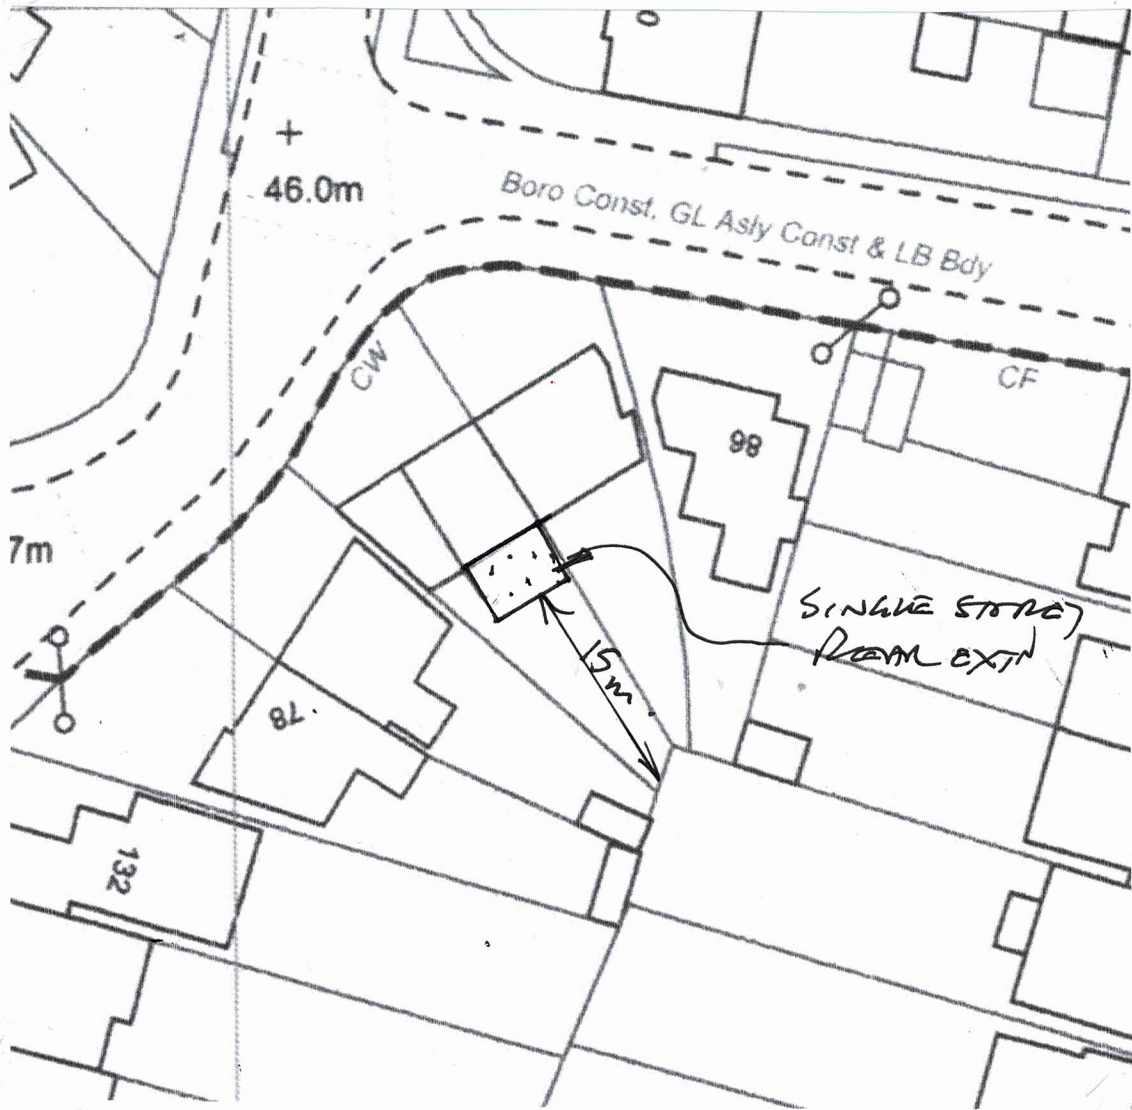

**WOODSTOCK DESIGN LTD**

**Block Plan for  
82 Sparrow Farm Road, Stoneleigh KT17 2LR**

Scale bar 1:500 on A4 paper