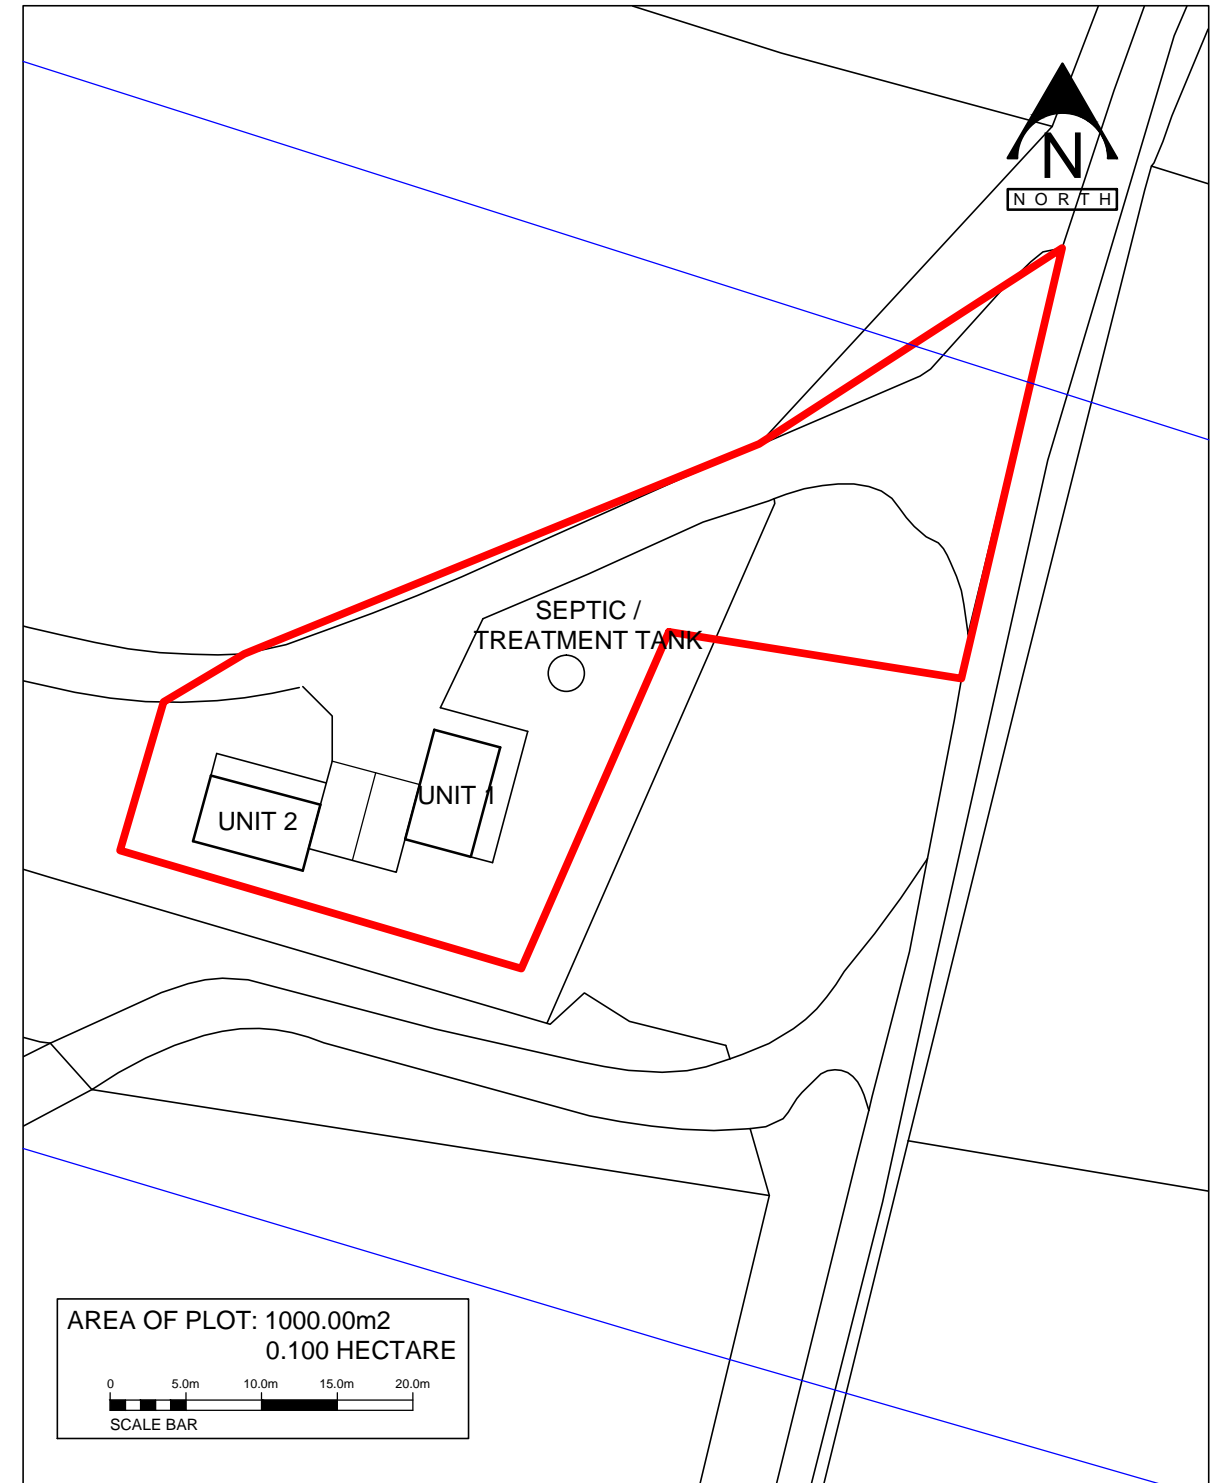

**LOCATION PLAN**  
SCALE 1:1250

**SITE PLAN**

GRID REF: 140230, 848330

SCALE 1:500

**MEARNS PERT**

**PROPOSED STL UNITS AT  
GLENBERNISDALE, SKEABOST BRIDGE  
ISLE OF SKYE, IV51 9NP**

DATE: 14st MARCH 2024

SCALE : 1:500 & 1:2500 (A3)