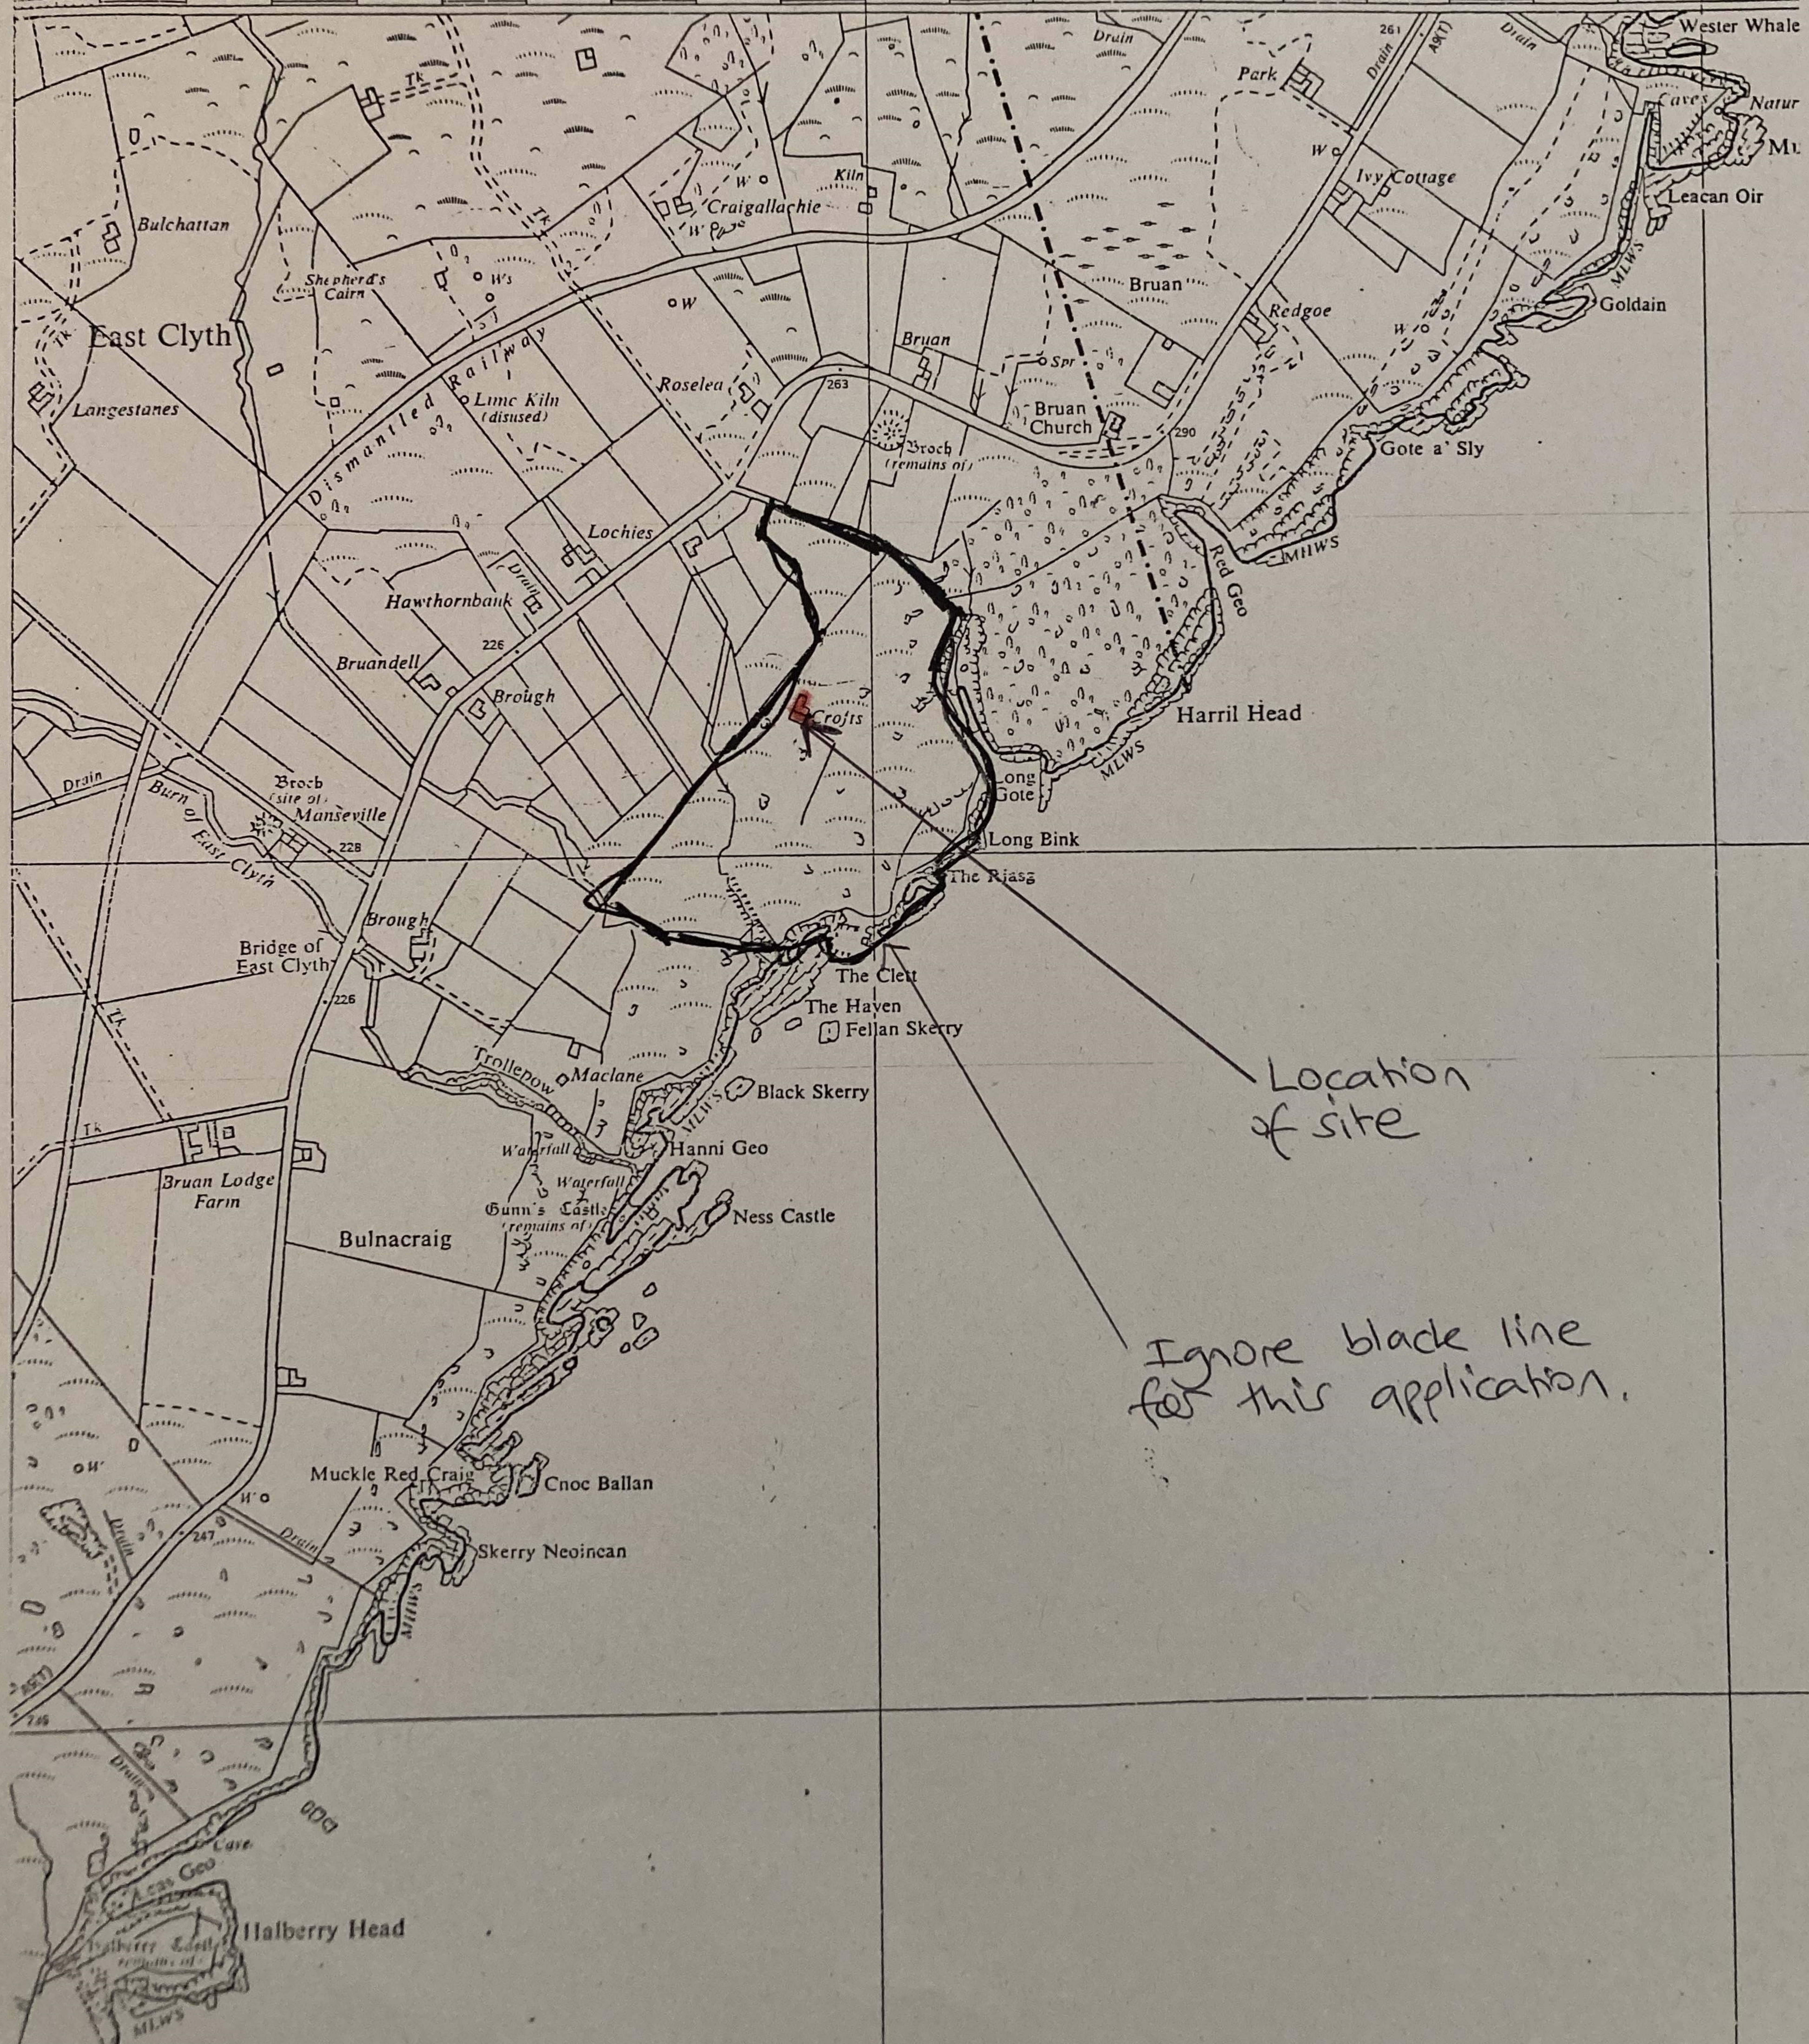

ND 33 NW

HEIGHTS IN FEET

SCALE
1:25000

OR
Scale

370000
10 Metres
CAITHNESS
LONG 3° 11' W
31
EASTERN DISTRICT WICK CP
80
10 Wick 7 1/2 Miles
32

Location of site

Ignore black line for this application.