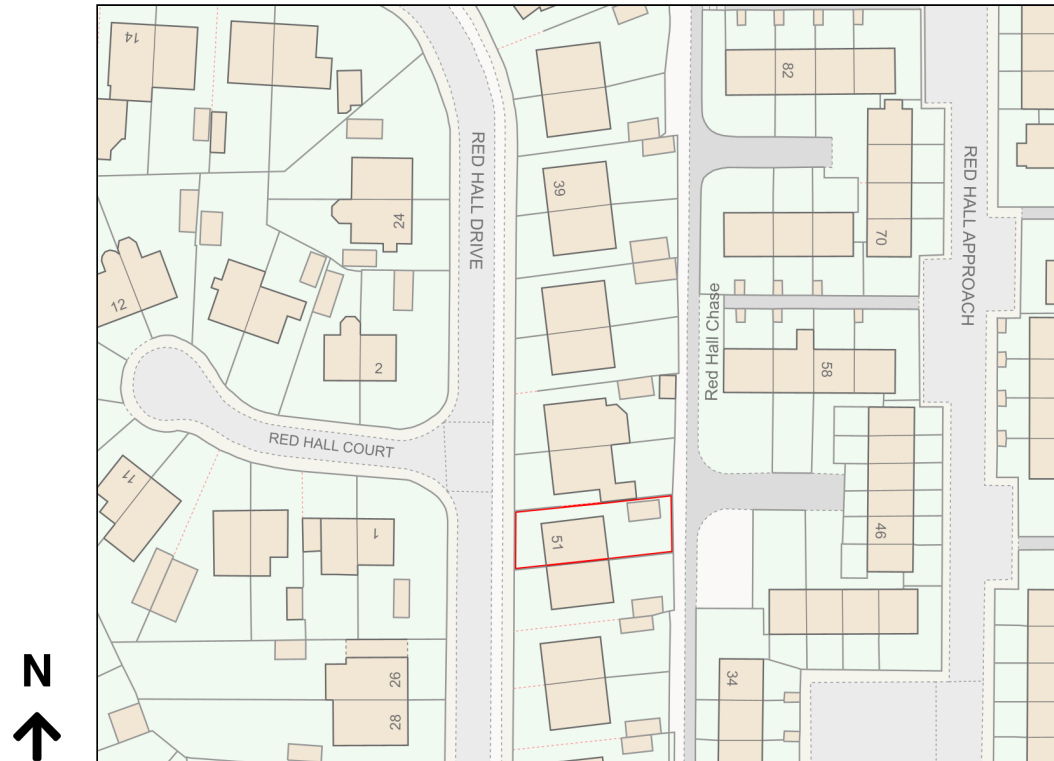

Location Plan

Site Address: 51, Red Hall Drive, Whinmoor, Leeds, LS14 1EJ

Date Produced: 15-Apr-2024

Scale: 1:1250 @A4

Planning Portal Reference: PP-12975251v1