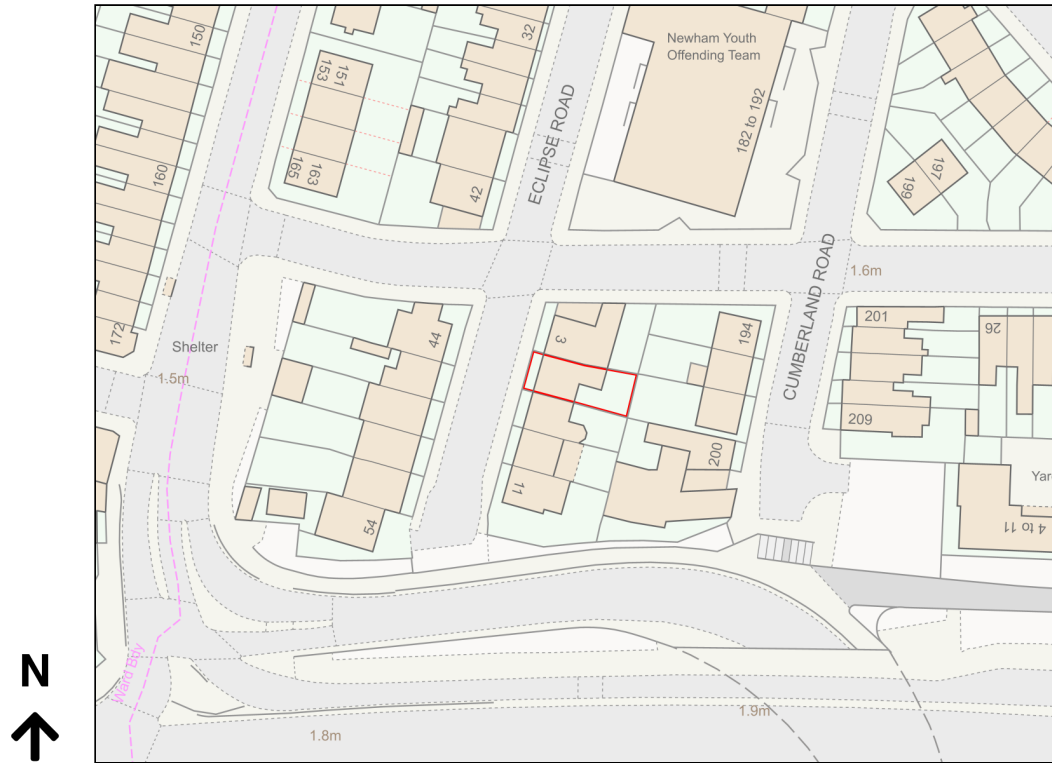

# Location Plan

Site Address: 5, Eclipse Road, Plaistow, London, E13 8LX

Date Produced: 19-Apr-2024

Scale: 1:1250 @A4

Planning Portal Reference: PP-12995334v1