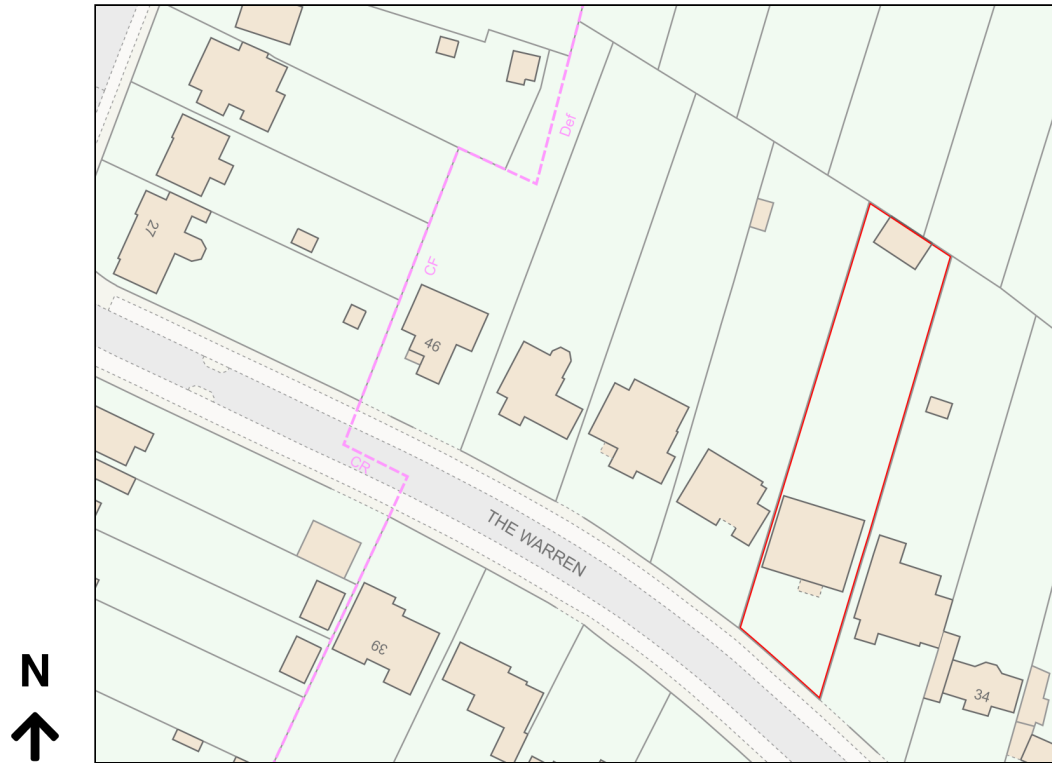

Location Plan

Site Address: 38, The Warren, Carshalton, SM5 4EH

Date Produced: 22-Apr-2024

Scale: 1:1250 @A4

Planning Portal Reference: PP-12734719v1