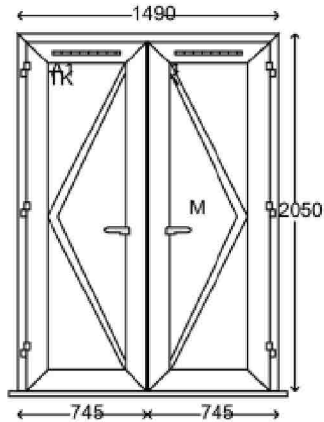

8

Linair Sculpt French Door O/A Sizes 1490mm x 2080mm (Style 1)

Total

36.41 kg : 80.26 lb

Specification		Chk			Chk
Frame (Head)	LSW016 77mm Sculpt Large Frame	[ ]	Frame (Cill)	LSW011 57mm Low PVCu Thresh.	[ ]
Frame (Left jamb)	LSW016 77mm Sculpt Large Frame	[ ]	Frame (Right jamb)	LSW016 77mm Sculpt Large Frame	[ ]
Threshold	LAN272 T-Broken Low Thresh Sil	[ ]	Cill	LSL150 150mm Cill	[ ]
Drainage	Concealed/Base	[ ]	Add-on (Head)	No add-on	[ ]
Add-on (Cill)	No add-on	[ ]	Add-on (Left jamb)	No add-on	[ ]
Add-on (Right jamb)	No add-on	[ ]	Ventilator (Sash)	4000 Night Vent	[ ]
Colour	White Foil	[ ]	Sash colour	White Foil	[ ]
Handle	2x Chrome Lever/Lever Handles	[ ]	Restrictor	Door Restrictor	[ ]
Door hinge	SFS White 9016	[ ]	Cylinder	AVPC Std 5050 Nickel K/Alike	[ ]
Door lock	Kubu Door Lock	[ ]	Master leaf	Right leaf	[ ]
Door hinge quantity	3 hinges per sash	[ ]	Open in/out	Open out	[ ]

Glazing Details & Apertures

4-20-4 Clear Tuff/Low E Tuff : 20mm Thermal Spacer
A1 - (506 x 1797) F1 - (506 x 1797)

Argon Gas Filled

Glass Loose