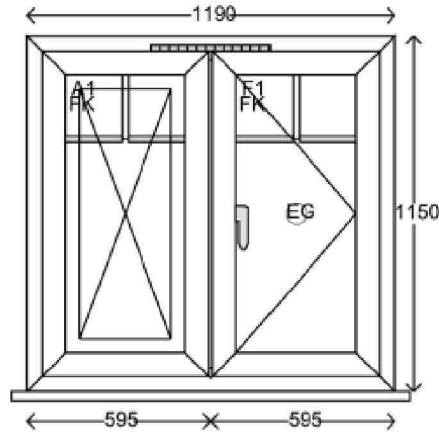

7

Linear Sculpt Flush Sash O/A Sizes 1190mm x 1180mm (Style FF [Rev])

Total

15.57 kg : 34.32 lb

Specification		Chk		Chk	
Frame (Head)	LSW016 77mm Sculpt Large Frame	[ ]	Frame (Cill)	LSW016 77mm Sculpt Large Frame	[ ]
Frame (Left jamb)	LSW016 77mm Sculpt Large Frame	[ ]	Frame (Right jamb)	LSW016 77mm Sculpt Large Frame	[ ]
Mock sash horn	No mock sash horn	[ ]	Mullion	LSW021/022 67mm T/Z Section	[ ]
Cill	LSL150 150mm Cill	[ ]	Drainage	Concealed/Base	[ ]
Add-on (Head)	No add-on	[ ]	Add-on (Cill)	No add-on	[ ]
Add-on (Left jamb)	No add-on	[ ]	Add-on (Right jamb)	No add-on	[ ]
Ventilator (Head)	4000 Night Vent	[ ]	Colour	White Foil	[ ]
Sash colour	White Foil	[ ]	Handle	Chrome Casement Handle	[ ]
Friction stay	Egress Easy Clean Stays	[ ]	Open in/out	Open out	[ ]

Glazing Details & Apertures

4-20-4 Clear/Low E : 20mm Thermal Spacer 4207 Plant On Bar Back to Back Spacer White Std Join Argon Gas Filled
A1 - (418 x 930) F1 - (418 x 930)